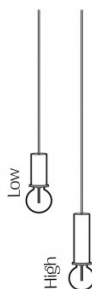

ferm LIVING Collect Pendant - Hoop

LA5084

SOURCE: <https://www.davidvillagelighting.co.uk/product/ferm-LIVING-Collect-Pendant---Hoop/18460>

PRODUCT DESCRIPTION

ferm LIVING Collect Pendant - Hoop

With a seemingly infinite range of expressions, ferm LIVING's innovative and interchangeable lighting system allows you to create customised and contemporary looks in each and every room. Offered in a fully compatible series of multiple shapes and colours, COLLECT Lighting gives you the freedom to create beautiful lighting solutions. Simply select your chosen lampshade and pair with the series' decorative brass ring and one of two socket pendants.

The socket pendant comes complete with a decorative brass ring, canopy ceiling mount and 3M fabric-covered electrical cord.

PRODUCT SPECIFICATION

1. **Light Source:** 1 x max 25W E27 (excluded)
   OR
   1 x max 13W LED E27 (excluded)
2. **IP Code:** 20
3. **Dimming:** Dimmable via mains phase dimming.
4. **Dimensions:** Low socket - H 10.2 x W 6 x D 6 cm
   High socket - H 17 x W 6 x D 6 cm
   Hoop Shade - Ø 20 x H 7 cm

Step 1
Select socket size

Step 2
Select socket colour

Step 3
Select shade colour

For all sales and technical enquiries, please contact:

+44 (0)114 263 4266

info@davidvillagelighting.co.uk

www.davidvillagelighting.co.uk