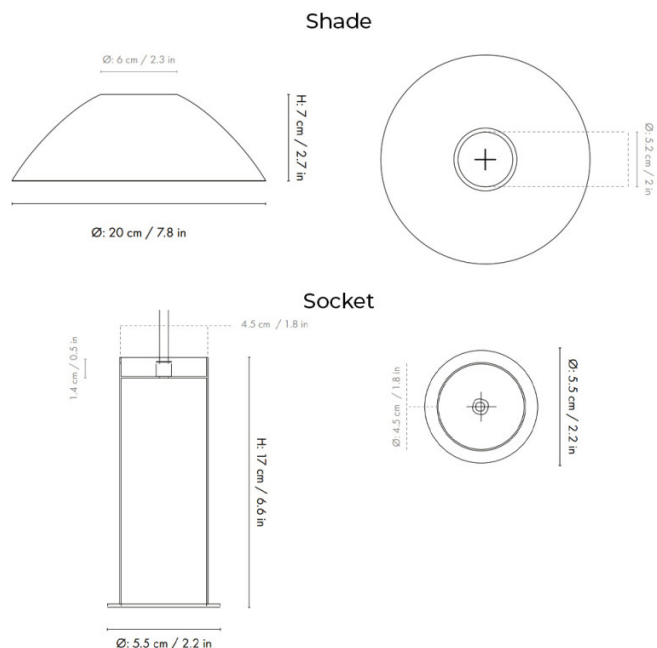

Ideal for use as a statement piece above dining areas or in entryways, the high socket version provides a more elongated silhouette that enhances the presence of the fixture. Its included 3-metre fabric-covered cord ensures flexibility in installation, while the dimmable function allows you to adjust the lighting to match the mood of your space.

Please note, this product is also available in a [High Socket](#) version and a [Brass Shade](#) version.

PRODUCT SPECIFICATION

Light Source: 1 x Max 13W LED E27 (Excluded)

IP Code: 20

Dimming: Dimmable via mains phase dimming.

Dimensions: Socket Height: 17cm
Socket: Ø5.5cm
Shade Height: 7cm
Shade: Ø20cm

Cable Length: 300 cm

For all sales and technical enquiries, please contact:

+44 (0)114 263 4266

info@davidvillagelighting.co.uk