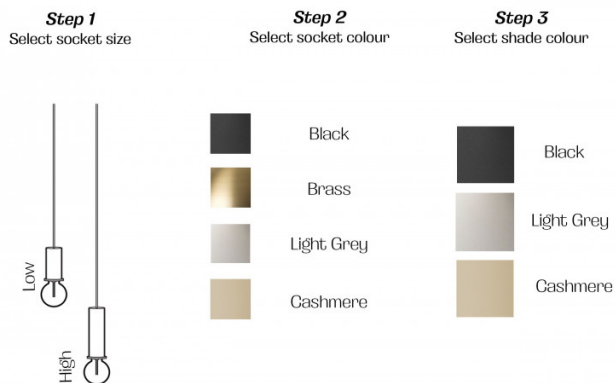

Ferm Living Collect Pendant - Hoop

LA5084

SOURCE: <https://www.davidvillagelighting.co.uk/product/Ferm-Living-Collect-Pendant---Hoop/18460>

PRODUCT DESCRIPTION

Ferm Living Collect Pendant - Hoop

With a seemingly infinite range of expressions, Ferm Living's innovative and interchangeable lighting system allows you to create customised and contemporary looks in each and every room. Offered in a fully compatible series of multiple shapes and colours, COLLECT Lighting gives you the freedom to create beautiful lighting solutions. Simply select your chosen lampshade and pair with the series' decorative brass ring and one of two socket pendants.

The socket pendant comes complete with a decorative brass ring, canopy ceiling mount and 3M fabric-covered electrical cord.

PRODUCT SPECIFICATION

- Light Source:** 1 x max 25W E27 (excluded)
OR
1 x max 13W LED E27 (excluded)
- IP Code:** 20
- Dimming:** Dimmable via mains phase dimming.
- Dimensions:** Low socket - H 10.2 x W 6 x D 6 cm
High socket - H 17 x W 6 x D 6 cm
Hoop Shade - Ø 20 x H 7 cm