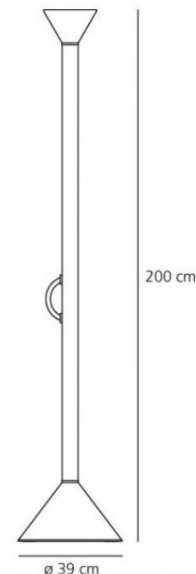

Artemide

Artemide Callimaco LED Floor Lamp

LA5082

SOURCE: <https://www.davidvillagelighting.co.uk/product/Artemide-Callimaco-LED-Floor-Lamp/18456>

PRODUCT DESCRIPTION

Designer: Ettore Sottsass

Callimaco LED by Artemide

Ettore Sottsass designed Callimaco in the early 80s for Artemide, and has since then been retouched to include integrated LED. Among the most iconic designs of Artemide, the lamp takes its name from Callimaco (or Callimachus; Greek: ??????????) who was a poet, scholar and critic at the Library in Alexandria during the 4th century BC. Ettore was a royalty in Italian design of the 20th century and the founder of the Memphis collection.

Callimaco is a fusion of contrast lighting and industrial design, composed of various shapes and colours. The lamp lacks all unnecessary parts and strips down to pure functionality. Callimaco lamp comes with an integrated touch dimmer on the stem, allowing you to dim the light. A small polished chrome handle, at the middle of the lamp, is the finishing touch to the simplicity of the design.

PRODUCT SPECIFICATION

- Light Source:** 45W, 2700K, 3225 lumens
- IP Code:** 20
- Dimming:** Integrated touch dimmer included on product.
- Dimensions:** 200 cm height
Ø 39 cm base

For all sales and technical enquiries, please contact: