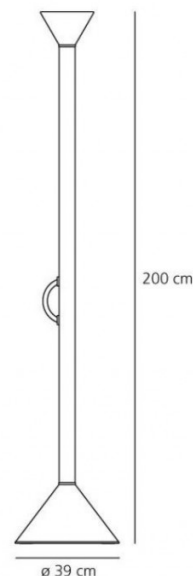

Artemide

Artemide Callimaco LED Floor Lamp

LA5082

SOURCE: <https://www.davidvillagelighting.co.uk/product/Artemide-Callimaco-LED-Floor-Lamp/18456>

PRODUCT DESCRIPTION

Designer: Ettore Sottsass

Callimaco LED by Artemide

Ettore Sottsass designed Callimaco in the early 80s for Artemide, and has since then been retouched to include integrated LED. Among the most iconic designs of Artemide, the lamps takes its name from Callimaco (or Callimachus; Greek: ??????????) who was a poet, scholar and critic at the Library in Alexandria during the 4th century BC. Ettore was a royalty in Italian design of the 20th century and the founder of the Memphis collection.

Callimaco is a fusion of contrast lighting and industrial design, composed of various shapes and colours. The lamp lacks all unnecessary parts and strips down to pure functionality. Callimaco lamp comes with an integrated touch dimmer on the stem, allowing you to dim the light. A small polished chrome handle, at the middle of the lamp, is the finishing touch to the simplicity of the design.

PRODUCT SPECIFICATION

- Light Source:** 45W, 2700K, 3225 lumens
- IP Code:** 20
- Dimming:** Integrated touch dimmer included on product.
- Dimensions:** 200 cm height
Ø 39 cm base

For all sales and technical enquiries, please contact: