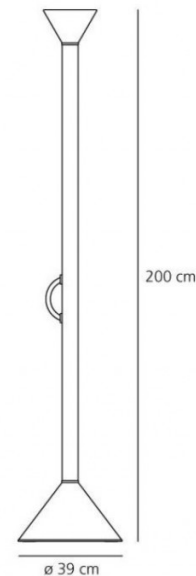

Artemide

Artemide Callimaco LED Floor Lamp

LA5082

SOURCE: <https://www.davidvillagelighting.co.uk/product/Artemide-Callimaco-LED-Floor-Lamp/18456>

PRODUCT DESCRIPTION

Designer: Ettore Sottsass

Callimaco LED by Artemide

Ettore Sottsass designed Callimaco in the early 80s for Artemide, and has since then been retouched to include integrated LED. Among the most iconic designs of Artemide, the lamps takes its name from Callimaco (or Callimachus; Greek: ??????????) who was a poet, scholar and critic at the Library in Alexandria during the 4th century BC. Ettore was a royalty in Italian design of the 20th century and the founder of the Memphis collection.

Callimaco is a fusion of contrast lighting and industrial design, composed of various shapes and colours. The lamp lacks all unnecessary parts and strips down to pure functionality. Callimaco lamp comes with an integrated touch dimmer on the stem, allowing you to dim the light. A small polished chrome handle, at the middle of the lamp, is the finishing touch to the simplicity of the design.

PRODUCT SPECIFICATION

- Light Source:** 45W, 2700K, 3225 lumens
- IP Code:** 20
- Dimming:** Integrated touch dimmer included on product.
- Dimensions:** 200 cm height
Ø 39 cm base

For all sales and technical enquiries, please contact: