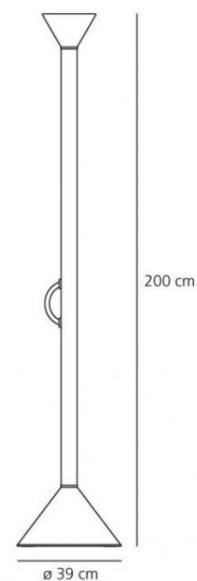

Artemide

Artemide Callimaco LED Floor Lamp

LA5082

SOURCE: <https://www.davidvillagelighting.co.uk/product/Artemide-Callimaco-LED-Floor-Lamp/18456>

PRODUCT DESCRIPTION

Designer: Ettore Sottsass

Callimaco LED by Artemide

Until June 1st, each order of the Artemide Callimaco Floor Lamp will include a free exclusive Artemide tote bag - while stocks last!

Ettore Sottsass designed Callimaco in the early 80s for Artemide and has since then been retouched to include integrated LED. Among the most iconic designs of Artemide, the lamp takes its name from Callimaco (or Callimachus; Greek: ??????????), who was a poet, scholar and critic at the Library in Alexandria during the 4th century BC. Ettore was a royalty in Italian design of the 20th century and the founder of the Memphis collection.

Callimaco is a fusion of contrast lighting and industrial design, composed of various shapes and colours. The lamp lacks all unnecessary parts and strips down to pure functionality. Callimaco lamp comes with an integrated touch dimmer on the stem, allowing you to dim the light. A small polished chrome handle, at the middle of the lamp, is the finishing touch to the simplicity of the design.

PRODUCT SPECIFICATION

- Light Source:** 45W, 2700K, 3225 lumens
- IP Code:** 20
- Dimming:** Integrated touch dimmer included on product.
- Dimensions:** 200 cm height
Ø 39 cm base

For all sales and technical enquiries, please contact: