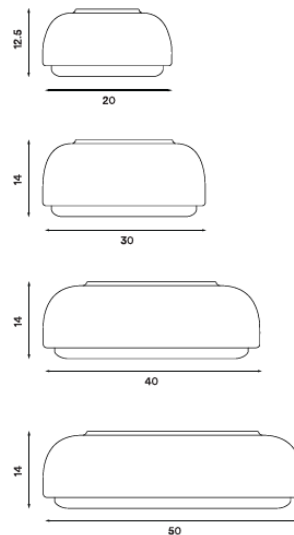

PRODUCT SPECIFICATION

Light Source: **Extra Small**- 2X Max 7W, E27 LED (Excluded)
Small - 2X Max 13W, E27 LED (Excluded)
Medium - 3X Max 13W, E27 LED (Excluded)
Large - 4X Max 13W, E27 LED (Excluded)

IP Code: 44

Dimming: Dimmable via mains phase dimming

Dimensions: **Extra Small**
 Shade: Ø 20cm
 Depth: 12.5cm
Small
 Shade: Ø 30cm
 Depth: 14cm
Medium
 Shade: Ø 40cm
 Depth: 14cm
Large
 Shade: Ø 50cm
 Depth: 14cm