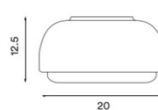

PRODUCT SPECIFICATION

Light Source: **Extra Small:** 2 x Max 7W, E27 LED (Excluded)
Small: 2 x Max 13W, E27 LED (Excluded)
Medium: 3 x Max 13W, E27 LED (Excluded)
Large: 4 x Max 13W, E27 LED (Excluded)

IP Code: 44

Dimming: Dimmable via mains phase dimming.

Dimensions: Extra Small:
Shade: Ø 20cm
Depth: 12.5cm

Small:
Shade: Ø 30cm
Depth: 14cm

Medium:
Shade: Ø 40cm
Depth: 14cm

Large:
Shade: Ø 50cm
Depth: 14cm

Extra Small