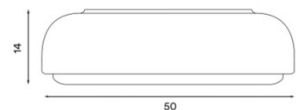

Northern

Northern Over Me Ceiling / Wall Light

LA5069/S

SOURCE: <https://www.davidvillagelighting.co.uk/product/Northern-Over-Me-Ceiling-Wall-Light/18431>

PRODUCT DESCRIPTION

Designer: Morten & Jonas

Northern Over Me Ceiling / Wall Light

Northern Over Me Ceiling/Wall Light is a stylish flush-mounted light designed by Scandinavian design duo Morten & Jonas. The design is an excellent example of Nordic lighting solutions, with a minimalistic profile that is as artistic as it is practical. The luminaire comprises of a smooth metal frame and a glowing glass disc, that casts diffused light from all sides. Its minimalist appearance and ability to attach to various surfaces compliments a wide range of contemporary interiors.

Over Me Ceiling/Wall Light is subtle enough to blend in with the ceiling yet striking enough to create a focal point when installed on a wall. Made in four sizes and four neutral finishes, Over Me will blend seamlessly into any interior whether domestic or commercial. This light is suitable for almost any room and is rated IP44 - certified for wet areas. The slim profile makes it an excellent choice for areas where conventional light fixtures won't fit.

PRODUCT SPECIFICATION

Light Source: **Extra Small:** 2 x Max 7W, E27 LED (Excluded)
Small: 2 x Max 13W, E27 LED (Excluded)
Medium: 3 x Max 13W, E27 LED (Excluded)
Large: 4 x Max 13W, E27 LED (Excluded)

IP Code: 44

Dimming: Dimmable via mains phase dimming.

Dimensions: Extra Small:
Shade: Ø 20cm
Depth: 12.5cm

Small:
Shade: Ø 30cm
Depth: 14cm

Medium:
Shade: Ø 40cm
Depth: 14cm

Large:
Shade: Ø 50cm
Depth: 14cm

Large