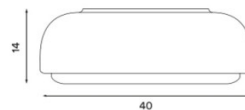

Northern

Northern Over Me Ceiling / Wall Light

LA5069/S

SOURCE: <https://www.davidvillagelighting.co.uk/product/Northern-Over-Me-Ceiling-Wall-Light/18431>

PRODUCT DESCRIPTION

Designer: Morten & Jonas

Northern Over Me Ceiling / Wall Light

Northern Over Me Ceiling/Wall Light is a stylish flush-mounted light designed by Scandinavian design duo Morten & Jonas. The design is an excellent example of Nordic lighting solutions, with a minimalistic profile that is as artistic as it is practical. The luminaire comprises of a smooth metal frame and a glowing glass disc, that casts diffused light from all sides. Its minimalist appearance and ability to attach to various surfaces compliments a wide range of contemporary interiors.

Over Me Ceiling/Wall Light is subtle enough to blend in with the ceiling yet striking enough to create a focal point when installed on a wall. Made in four sizes and four neutral finishes, Over Me will blend seamlessly into any interior whether domestic or commercial. This light is suitable for almost any room and is rated IP44 - certified for wet areas. The slim profile makes it an excellent choice for areas where conventional light fixtures won't fit.

PRODUCT SPECIFICATION

Light Source: **Extra Small:** 2 x Max 7W, E27 LED (Excluded)
Small: 2 x Max 13W, E27 LED (Excluded)
Medium: 3 x Max 13W, E27 LED (Excluded)
Large: 4 x Max 13W, E27 LED (Excluded)

IP Code: 44

Dimming: Dimmable via mains phase dimming.

Dimensions: Extra Small:
Shade: Ø 20cm
Depth: 12.5cm

Small:
Shade: Ø 30cm
Depth: 14cm

Medium:
Shade: Ø 40cm
Depth: 14cm

Large:
Shade: Ø 50cm
Depth: 14cm

Medium