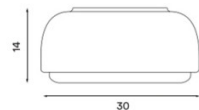

Northern

Northern Over Me Ceiling / Wall Light

LA5069/S

SOURCE: <https://www.davidvillagelighting.co.uk/product/Northern-Over-Me-Ceiling-Wall-Light/18431>

PRODUCT DESCRIPTION

Designer: Morten & Jonas

Northern Over Me Ceiling / Wall Light

Northern Over Me Ceiling/Wall Light is a stylish flush-mounted light designed by Scandinavian design duo Morten & Jonas. The design is an excellent example of Nordic lighting solutions, with a minimalistic profile that is as artistic as it is practical. The luminaire comprises of a smooth metal frame and a glowing glass disc, that casts diffused light from all sides. Its minimalist appearance and ability to attach to various surfaces compliments a wide range of contemporary interiors.

Over Me Ceiling/Wall Light is subtle enough to blend in with the ceiling yet striking enough to create a focal point when installed on a wall. Made in four sizes and four neutral finishes, Over Me will blend seamlessly into any interior whether domestic or commercial. This light is suitable for almost any room and is rated IP44 - certified for wet areas. The slim profile makes it an excellent choice for areas where conventional light fixtures won't fit.

PRODUCT SPECIFICATION

Light Source: **Extra Small:** 2 x Max 7W, E27 LED (Excluded)
Small: 2 x Max 13W, E27 LED (Excluded)
Medium: 3 x Max 13W, E27 LED (Excluded)
Large: 4 x Max 13W, E27 LED (Excluded)

IP Code: 44

Dimming: Dimmable via mains phase dimming.

Dimensions: Extra Small:
Shade: Ø 20cm
Depth: 12.5cm

Small:
Shade: Ø 30cm
Depth: 14cm

Medium:
Shade: Ø 40cm
Depth: 14cm

Large:
Shade: Ø 50cm
Depth: 14cm

Small