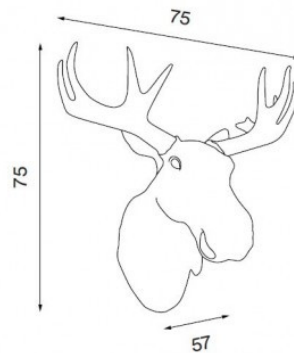

The Moo Wall Light is a delightfully kitsch sculptural piece from designers Ove Rogne and Trond Svendgard. The full-scale wall-mounted Norwegian moose head is rated IP 44, making it perfect for display indoors or outdoors. The lamp's body is made of polyresin, which diffuses light from within into a soft glow. The warm light from The Moo Wall Light creates a welcoming atmosphere as well as an eye-catching and artistic display in the room.

PRODUCT SPECIFICATION

Light Source: **Bulbs main body:** 2 x Max 7W E27 (included)
Bulbs horns: 2 x Max 5.5W E14 (included)

IP Code: 44

Dimming: In line on/off switch included on cable.

Dimensions: Height: 75cm
 Width: 75cm
 Depth: 57cm
 Cable Length: 190cm