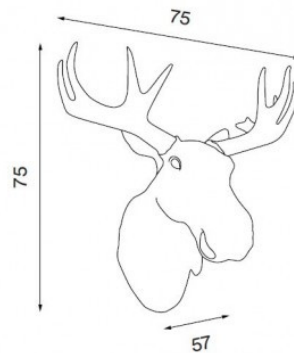

The Moo Wall Light is a delightfully kitsch sculptural piece from designers Ove Rogne and Trond Svendgard. The full-scale wall-mounted Norwegian moose head is rated IP 44, making it perfect for display indoors or outdoors. The lamp's body is made of polyresin, which diffuses light from within into a soft glow. The warm light from The Moo Wall Light creates a welcoming atmosphere as well as an eye-catching and artistic display in the room.

PRODUCT SPECIFICATION

Light Source: **Main Body:** 2 x Max 7W E27 (included)
Horns: 2 x Max 5.5W E14 (included)

IP Code: 44

Dimming: In line on/off switch included on cable.

Dimensions: Height: 75cm
 Width: 75cm
 Depth: 57cm
 Cable Length: 190cm