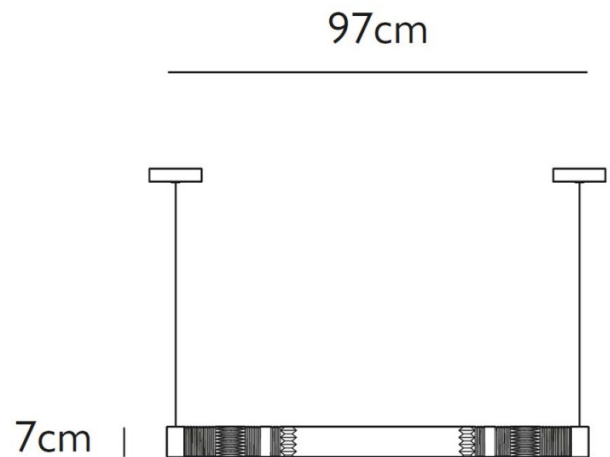

## PRODUCT SPECIFICATION

- Light Source:** 15W, 2700K, 800 Lumens
- IP Code:** 20
- Dimming:** Dimmable via Triac dimming.
- Dimensions:** Diffuser Width: 97cm  
Diffuser Height: 7cm  
Cable Length: 300cm  
Ceiling Canopy: Ø12cm