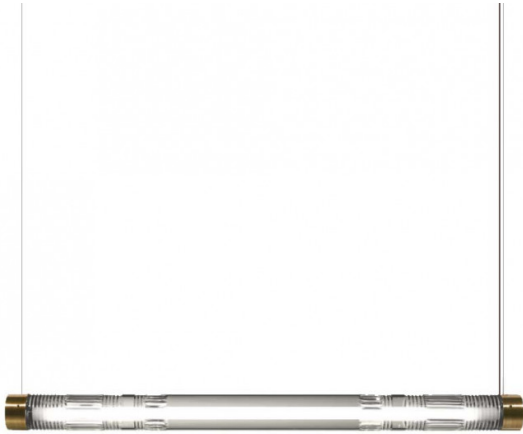

LEE BROOM

Lee Broom Crystal Tube LED Pendant

LA5056

SOURCE: <https://www.davidvillagelighting.co.uk/product/Lee-Broom-Crystal-Tube-LED-Pendant/18403>

PRODUCT DESCRIPTION

Designer: Lee Broom

Lee Broom Crystal Tube Pendant

The Lee Broom Crystal Tube LED Suspension is a modern take on the traditional fluorescent tube, it is suspended by thin tensile wire at either end and can be hung either horizontally or at an angle. This linear suspension is characterised by its hand-cut and decoratively patterned crystal diffuser, within this diffuser lays the slender LED light source.

This LED Suspension emits a functional but warm illumination, making it perfect for spaces where you require task lighting but where your focus is relaxation.

Please Note: The Lee Broom Crystal Tube LED Suspension is supplied with a separate transformer

PRODUCT SPECIFICATION

- Light Source:** 15W, 2700K, 800 Lumens
- IP Code:** 20
- Dimming:** Dimmable via Triac dimming.
- Dimensions:** Diffuser Width: 97cm
Diffuser Height: 7cm
Cable Length: 300cm
Ceiling Canopy: Ø12cm