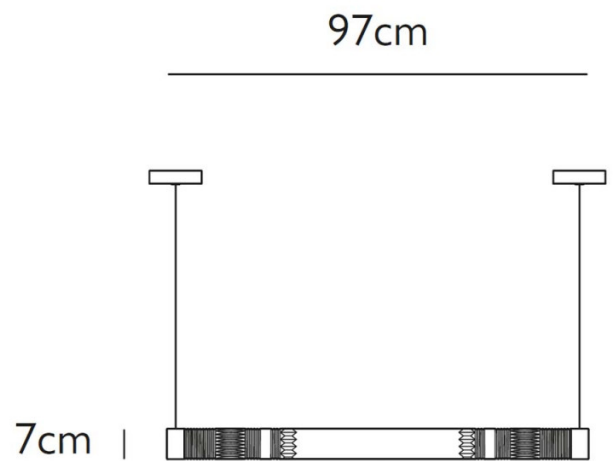

The Lee Broom Crystal Tube LED Suspension is a modern take on the traditional fluorescent tube, it is suspended by thin tensile wire at either end and can be hung either horizontally or at an angle. This linear suspension is characterised by its hand-cut and decoratively patterned crystal diffuser, within this diffuser lays the slender LED light source.

PRODUCT SPECIFICATION

- Light Source:** 15W, 2700K, 800 Lumens
- IP Code:** 20
- Dimming:** Dimmable via Triac dimming.
- Dimensions:** Diffuser Width: 97cm
Diffuser Height: 7cm
Cable Length: 300cm
Ceiling Canopy: Ø12cm