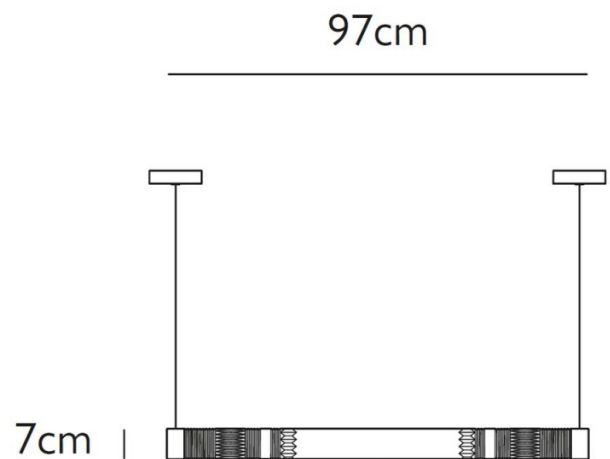

The Lee Broom Crystal Tube LED Suspension is a modern take on the traditional fluorescent tube, it is suspended by thin tensile wire at either end and can be hung either horizontally or at an angle. This linear suspension is characterised by its hand-cut and decoratively patterned crystal diffuser, within this diffuser lays the slender LED light source.

PRODUCT SPECIFICATION

- Light Source:** 15W, 2700K, 800 Lumens
- IP Code:** 20
- Dimming:** Dimmable via Triac dimming.
- Dimensions:** Diffuser Width: 97cm
Diffuser Height: 7cm
Cable Length: 300cm
Ceiling Canopy: Ø12cm