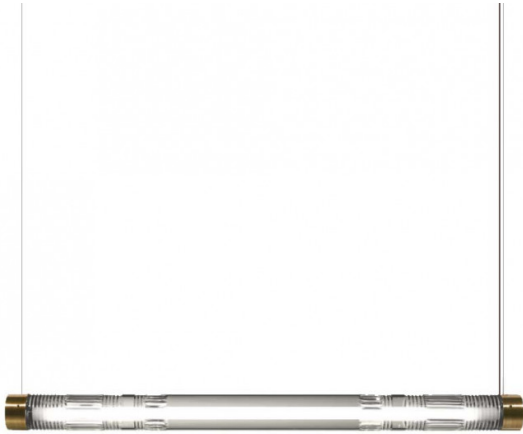

LEE BROOM

# Lee Broom Crystal Tube LED Pendant

LA5056

SOURCE: <https://www.davidvillagelighting.co.uk/product/Lee-Broom-Crystal-Tube-LED-Pendant/18403>

### Lee Broom Crystal Tube Pendant

The Lee Broom Crystal Tube LED Suspension is a modern take on the traditional fluorescent tube, it is suspended by thin tensile wire at either end and can be hung either horizontally or at an angle. This linear suspension is characterised by its hand-cut and decoratively patterned crystal diffuser, within this diffuser lays the slender LED light source.

## PRODUCT SPECIFICATION

- Light Source:** 15W, 2700K, 800 Lumens
- IP Code:** 20
- Dimming:** Dimmable via Triac dimming.
- Dimensions:** Diffuser Width: 97cm  
Diffuser Height: 7cm  
Cable Length: 300cm  
Ceiling Canopy: Ø12cm