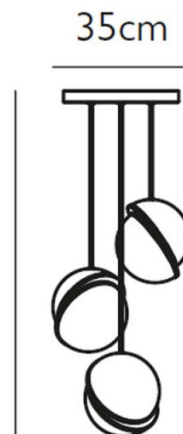

PRODUCT SPECIFICATION

- **Light Source:** 3 x Max 6.2W E27 LED (included)
- **IP Code:** 20
- **Dimming:** Dimmable via mains phase dimming.
- **Dimensions:** Diffuser Height: 22cm
  Diffuser Width: 20cm
  Cable Length: 3 x 300cm
  Ceiling Rose: Ø35cm

SUGGESTED
90cm