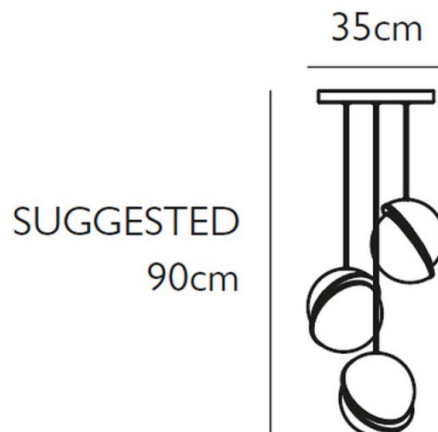

### Lee Broom Crescent Mini 3 Chandelier

The Lee Broom Crescent Mini 3 Chandelier is characterised by its three illuminated spheres, well known for their unique diffusers. The opaque acrylic sphere is sliced asymmetrically in half to reveal a crescent-shaped brushed brass fascia, appearing to be frozen in time as each pendant grants the illusion of the top half of the diffuser slipping away. Each individual Crescent pendant in this chandelier hangs elegantly at various heights from a central ceiling plate, the cables offer you easy adjustability allowing you to personalise the height to whatever suits yours and your environment's needs.

## PRODUCT SPECIFICATION

- Light Source:** 3 x Max 6.2W E27 LED (included)
- IP Code:** 20
- Dimming:** Dimmable via mains phase dimming.
- Dimensions:** Diffuser Height: 22cm  
Diffuser Width: 20cm  
Cable Length: 3 x 300cm  
Ceiling Rose: Ø35cm