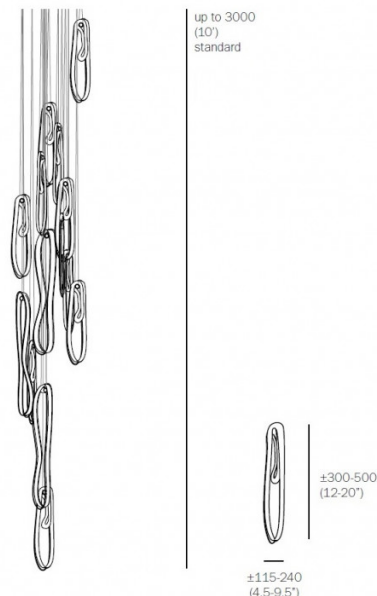

Bocci 87 Series Chandeliers

LA5053

SOURCE: <https://www.davidvillagelighting.co.uk/product/Bocci-87-Series-Chandeliers/18400>

PRODUCT DESCRIPTION

Series 87 Chandelier Lights by Bocci

The Series 87 chandelier is a beautiful and stunning light fixture that is made up of pendants from the [Bocci 87 Series](#). The lampshades are created in an interesting way, where soda water is used to trap air in a hot glass matrix which is then folded and stretched around a peg as the glass cools down.

The technique creates a unique aesthetic and with a transparent/white colour finish, the Series 87 chandelier light has an almost ethereal quality. The chandelier is made up of either 11, 14, 20, 26 or 36 pendants which are arranged on either a square, rectangular or round ceiling canopy. The light source sits in the top of the shade, which is included in the purchase, with the choice between a Xenon 10W or LED 1W light bulb. The cable lengths are non-adjustable and are arranged perfectly to provide a wonderful look and effective illumination.

PRODUCT SPECIFICATION

- Light Source:** Max 10W G4 Xenon (included)
or
Max 1W G4 LED (included)
- IP Code:** 20
- Dimming:** Dimmable using trailing edge dimming
- Dimensions:** Shade Height: 30cm-50cm
Shade Width: 11.5cm-24cm
Ceiling Canopy Height: 3.2cm
Max Cable Length: 300cm