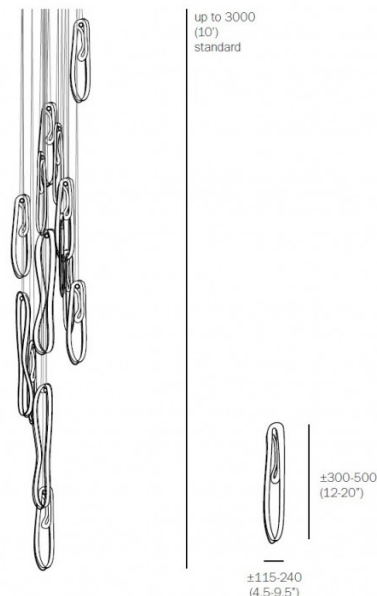

The technique creates a unique aesthetic and with a transparent/white colour finish, the Series 87 chandelier light has an almost ethereal quality. The chandelier is made up of either 11, 14, 20, 26 or 36 pendants which are arranged on either a square, rectangular or round ceiling canopy. The light source sits in the top of the shade, which is included in the purchase, with the choice between a Xenon 10W or LED 1W light bulb. The cable lengths are non-adjustable and are arranged perfectly to provide a wonderful look and effective illumination.

## PRODUCT SPECIFICATION

- Light Source:** Max 10W G4 Xenon (included)  
or  
Max 1W G4 LED (included)
- IP Code:** 20
- Dimming:** Dimmable using trailing edge dimming
- Dimensions:** Shade Height: 30cm-50cm  
Shade Width: 11.5cm-24cm  
Ceiling Canopy Height: 3.2cm  
Max Cable Length: 300cm