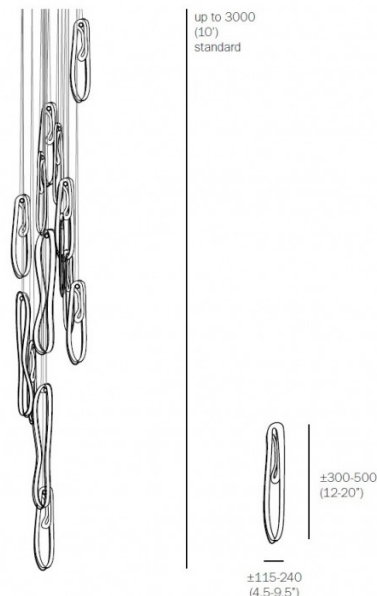

Bocci 87 Series Chandeliers

LA5053

SOURCE: <https://www.davidvillagelighting.co.uk/product/Bocci-87-Series-Chandeliers/18400>

PRODUCT DESCRIPTION

Series 87 Chandelier Lights by Bocci

The Series 87 chandelier is a beautiful and stunning light fixture that is made up of pendants from the [Bocci 87 Series](#). The lampshades are created in an interesting way, where soda water is used to trap air in a hot glass matrix which is then folded and stretched around a peg as the glass cools down.

The technique creates a unique aesthetic and with a transparent/white colour finish, the Series 87 chandelier light has an almost ethereal quality. The chandelier is made up of either 11, 14, 20, 26 or 36 pendants which are arranged on either a square, rectangular or round ceiling canopy. The light source sits in the top of the shade, which is included in the purchase, with the choice between a Xenon 10W or LED 1W light bulb. The cable lengths are non-adjustable and are arranged perfectly to provide a wonderful look and effective illumination.

PRODUCT SPECIFICATION

Light Source: Max 10W G4 Xenon (included)
or
Max 1W G4 LED (included)

IP Code: 20

Dimming: Dimmable via mains phase dimming.

Dimensions: Shade Height: 30cm-50cm
Shade Width: 11.5cm-24cm
Ceiling Canopy Height: 3.2cm
Max Cable Length: 300cm