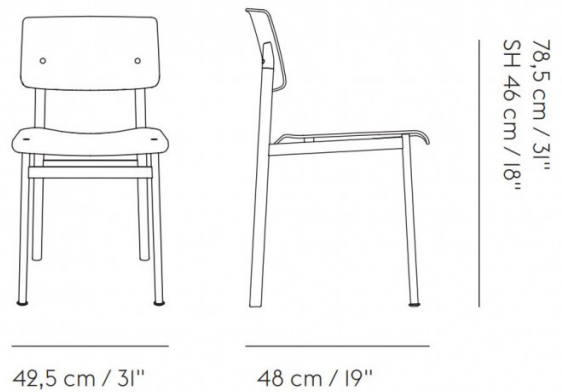

**MUUTO**

**Muuto Loft Chair**

LA5044

SOURCE: <https://www.davidvillagelighting.co.uk/product/Muuto-Loft-Chair/18390>

**PRODUCT DESCRIPTION**

**Designer:** Thomas Bentzen

**Muuto Loft Chair**

Designed by Thomas Bentzen, the Loft chair from Muuto is an honest and simple design combining durability with sophisticated elegance, embodying an industrial-inspired aesthetic. Contrasting materials of cool powder coated steel and warm, soft wood are combined creating a modern piece of furniture which adapts perfectly to its surroundings.

The Loft chair has a wide choice of veneers and leg/frame hues which enhance the chair's industrial/loft style reference for the contemporary interior. The attention to detail and feel for design makes the Loft chair suitable for a variety of uses not limited to; at home or in a canteen, restaurant, cafe or meeting room. The wooden seat is moulded to embrace the user's body, providing the utmost comfort.

**PRODUCT SPECIFICATION**

**Dimensions:** Width: 42.5cm  
Depth: 48cm  
Height: 78.5cm  
Seat Height: 46cm

**For all sales and technical enquiries, please contact:**  
+44 (0)114 263 4266  
info@davidvillagelighting.co.uk  
www.davidvillagelighting.co.uk