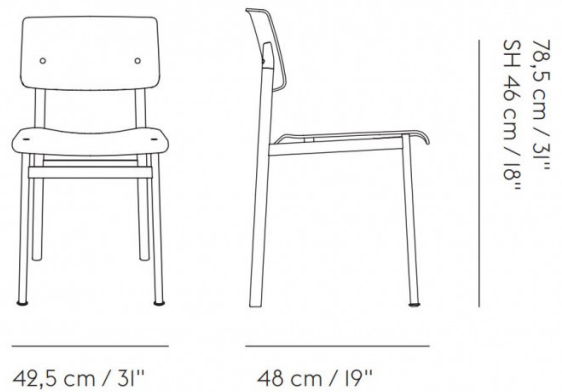

MUUTO

Muuto Loft Chair

LA5044

SOURCE: <https://www.davidvillagelighting.co.uk/product/Muuto-Loft-Chair/18390>

PRODUCT DESCRIPTION

Designer: Thomas Bentzen

Muuto Loft Chair

Designed by Thomas Bentzen, the Loft chair from Muuto is an honest and simple design combining durability with sophisticated elegance, embodying an industrial-inspired aesthetic. Contrasting materials of cool powder coated steel and warm, soft wood are combined creating a modern piece of furniture which adapts perfectly to its surroundings.

The Loft chair has a wide choice of veneers and leg/frame hues which enhance the chair's industrial/loft style reference for the contemporary interior. The attention to detail and feel for design makes the Loft chair suitable for a variety of uses not limited to; at home or in a canteen, restaurant, cafe or meeting room. The wooden seat is moulded to embrace the user's body, providing the utmost comfort.

PRODUCT SPECIFICATION

Dimensions: Width: 42.5cm
Depth: 48cm
Height: 78.5cm
Seat Height: 46cm

For all sales and technical enquiries, please contact:
+44 (0)114 263 4266
info@davidvillagelighting.co.uk
www.davidvillagelighting.co.uk