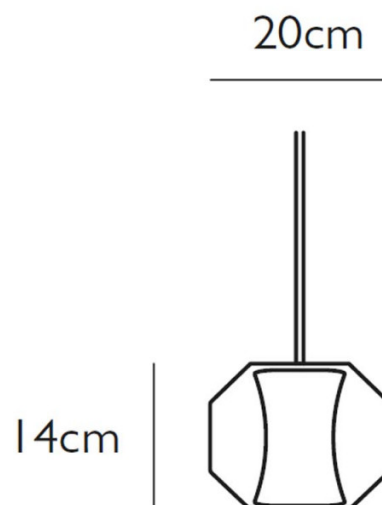

PRODUCT SPECIFICATION

Light Source: 1 x Max 25W E27 (included)

IP Code: 20

Dimming: Dimmable via mains phase dimming.

Dimensions: Height: 14cm
Cable Length: 300cm
Ceiling Rose: 12cm

For all sales and technical enquiries, please contact: