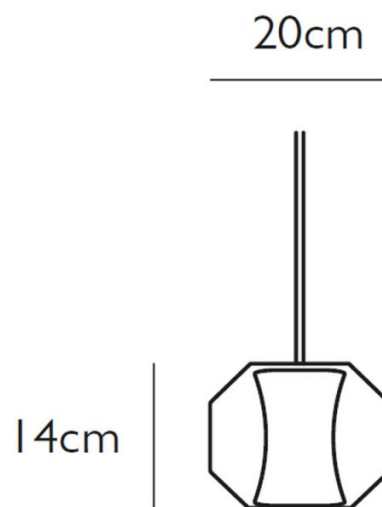

PRODUCT SPECIFICATION

Light Source: 1 x Max 25W E27 (included)

IP Code: 20

Dimming: Dimmable via mains phase dimming.

Dimensions: Height: 14cm
Cable Length: 300cm
Ceiling Rose: 12cm

For all sales and technical enquiries, please contact: