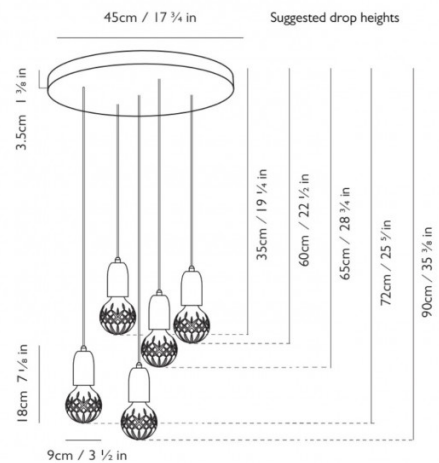

LEE BROOM

Lee Broom Crystal Bulb 5 Piece Chandelier

LA5037

SOURCE: <https://www.davidvillagelighting.co.uk/product/Lee-Broom-Crystal-Bulb-5-Piece-Chandelier/18383>

PRODUCT DESCRIPTION

Designer: Lee Broom

Crystal Bulb 5 Piece Chandelier Light by Lee Broom

The Crystal Bulb 5-piece Chandelier is made up of 5 individual pendants from the [Lee Broom Crystal Bulb Collection](#), all suspended from a matching ceiling canopy. Each pendant has a beautiful crystal bulb boasting a pattern that takes inspiration from traditional cutting craftsmanship and replicates the design of traditional whiskey glasses and decanters. The Crystal Bulb 5-piece Chandelier is available in either a chrome or brass finish with the choice of clear or frosted bulbs. The clear bulb allows for a more exposed glow, whereas the frosted bulb offers a diffused glow.

PRODUCT SPECIFICATION

Light Source: 5 x Max 2W E27 LED (included)

IP Code: 20

Dimming: Dimmable via mains phase dimming.

Dimensions: Each Pendant: Ø9cm
Pendant Height: 18cm
Ceiling Canopy: Ø45cm
Maximum Cable Length: 300cm