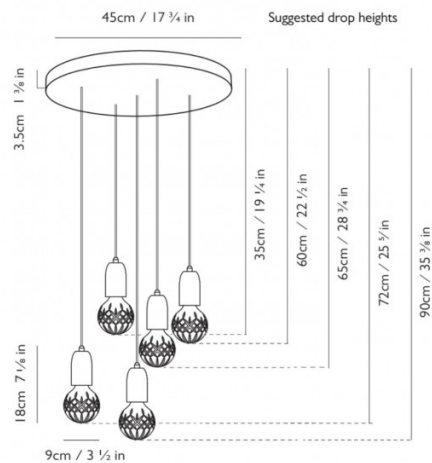

LEE BROOM

Lee Broom Crystal Bulb 5 Piece Chandelier

LA5037

SOURCE: <https://www.davidvillagelighting.co.uk/product/Lee-Broom-Crystal-Bulb-5-Piece-Chandelier/18383>

PRODUCT DESCRIPTION

Designer: Lee Broom

Crystal Bulb 5 Piece Chandelier Light by Lee Broom

The Crystal Bulb 5-piece Chandelier is made up of 5 individual pendants from the [Lee Broom Crystal Bulb Collection](#), all suspended from a matching ceiling canopy. Each pendant has a beautiful crystal bulb boasting a pattern that takes inspiration from traditional cutting craftsmanship and replicates the design of traditional whiskey glasses and decanters. The Crystal Bulb 5-piece Chandelier is available in either a chrome or brass finish with the choice of clear or frosted bulbs. The clear bulb allows for a more exposed glow, whereas the frosted bulb offers a diffused glow.

PRODUCT SPECIFICATION

Light Source: 5 x Max 2W E27 LED (included)

IP Code: 20

Dimming: Dimmable via mains phase dimming.

Dimensions: Each Pendant: Ø9cm
Pendant Height: 18cm
Ceiling Canopy: Ø45cm
Maximum Cable Length: 300cm