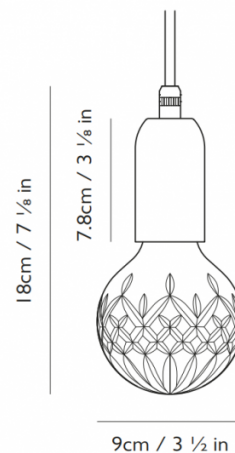

We currently have limited stock of this item in our [Clearance section](#).

Taking inspiration from the delicate craftsmanship of crystal cutting, the Lee Broom Crystal Bulb Pendant combines industrial influences with decorative qualities, transforming the everyday light bulb into a beautiful ornamental light fitting for your home. Each Crystal Bulb Pendant is handcrafted utilising traditional techniques and hand cut with a classic crystal pattern that was inspired by those found on traditional whiskey glasses and decanters.

Each pendant fitting comes with matching fabric cable and ceiling rose.

PRODUCT SPECIFICATION

Light Source:	1 x Max 2W E27 LED (included)
IP Code:	20
Dimming:	Dimmable using leading edge and trailing edge (Triac).
Dimensions:	Height: 18cm Width: 9cm Cable Length: 300cm Ceiling Plate: Ø12cm