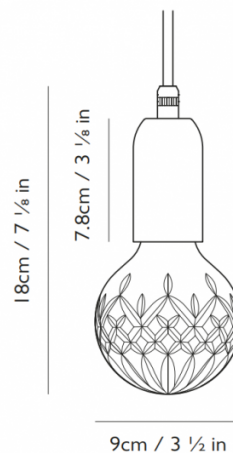

We currently have limited stock of this item in our [Clearance section](#).

Taking inspiration from the delicate craftsmanship of crystal cutting, the Lee Broom Crystal Bulb Pendant combines industrial influences with decorative qualities, transforming the everyday light bulb into a beautiful ornamental light fitting for your home. Each Crystal Bulb Pendant is handcrafted utilising traditional techniques and hand cut with a classic crystal pattern that was inspired by those found on traditional whiskey glasses and decanters.

Each pendant fitting comes with matching fabric cable and ceiling rose.

PRODUCT SPECIFICATION

Light Source:	1 x Max 2W E27 LED (included)
IP Code:	20
Dimming:	Dimmable using leading edge and trailing edge (Triac).
Dimensions:	Height: 18cm Width: 9cm Cable Length: 300cm Ceiling Plate: Ø12cm