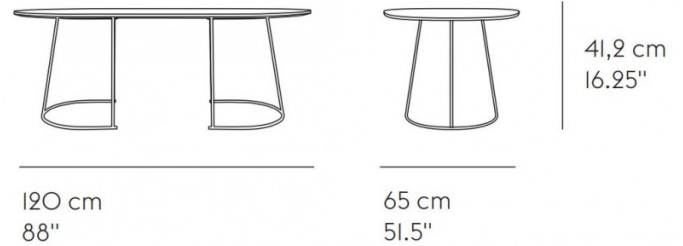

**MUUTO**

**Muuto Airy Coffee Table - Large**

LA5020/L

SOURCE: <https://www.davidvillagelighting.co.uk/product/Muuto-Airy-Coffee-Table---Large/18376>

**PRODUCT DESCRIPTION**

**Designer:** Cecilie Manz

**Muuto Airy Coffee Table - Large**

The biggest in the collection, the Muuto Airy Large Coffee Table combines a thin welded metal frame with a slim plywood tabletop - resulting in a geometric but minimalistic table. Airy creates a geometric and sophisticated silhouette that is further refined by its three simplistic finishes (Off-White, Black or Grey).

**PRODUCT SPECIFICATION**

**Dimensions:** Length: 120cm  
Width: 65cm  
Height: 41.2cm

**For all sales and technical enquiries, please contact:**

+44 (0)114 263 4266

[info@davidvillagelighting.co.uk](mailto:info@davidvillagelighting.co.uk)