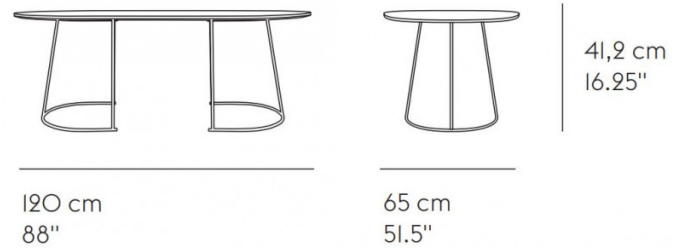

MUUTO

Muuto Airy Coffee Table - Large

LA5020/L

SOURCE: <https://www.davidvillagelighting.co.uk/product/Muuto-Airy-Coffee-Table---Large/18376>

PRODUCT DESCRIPTION

Designer: Cecilie Manz

Muuto Airy Coffee Table - Large

The biggest in the collection, the Muuto Airy Large Coffee Table combines a thin welded metal frame with a slim plywood tabletop - resulting in a geometric but minimalistic table. Airy creates a geometric and sophisticated silhouette that is further refined by its three simplistic finishes (Off-White, Black or Grey).

PRODUCT SPECIFICATION

Dimensions: Length: 120cm
Width: 65cm
Height: 41.2cm

For all sales and technical enquiries, please contact:

+44 (0)114 263 4266

info@davidvillagelighting.co.uk

www.davidvillagelighting.co.uk