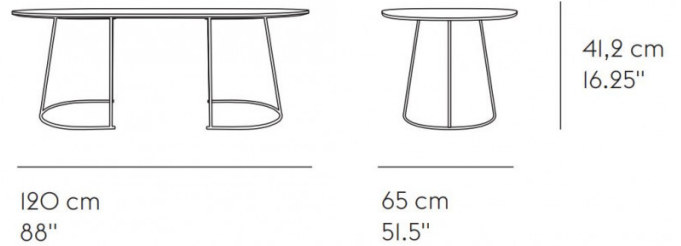

**MUUTO**

**Muuto Airy Coffee Table - Large**

LA5020/L

SOURCE: <https://www.davidvillagelighting.co.uk/product/Muuto-Airy-Coffee-Table---Large/18376>

**PRODUCT DESCRIPTION**

**Designer:** Cecilie Manz

**Muuto Airy Coffee Table - Large**

The biggest in the collection, the Muuto Airy Large Coffee Table combines a thin welded metal frame with a slim plywood tabletop - resulting in a geometric but minimalistic table. Airy creates a geometric and sophisticated silhouette that is further refined by its three simplistic finishes (Off-White, Black or Grey).

**PRODUCT SPECIFICATION**

**Dimensions:** Length: 120cm  
Width: 65cm  
Height: 41.2cm

**For all sales and technical enquiries, please contact:**

+44 (0)114 263 4266

[info@davidvillagelighting.co.uk](mailto:info@davidvillagelighting.co.uk)