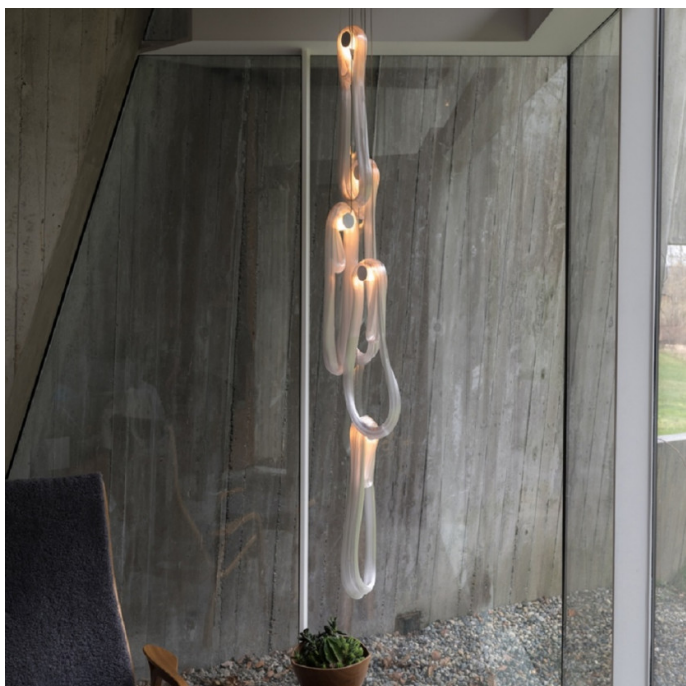

Bocci 87 Series Multi Pendants

LA5024

SOURCE: <https://www.davidvillagelighting.co.uk/product/Bocci-87-Series-Multi-Pendants/18368>

PRODUCT DESCRIPTION

87 Series Multiple Pendant Light by Bocci

The 87 Series multiple pendant is made up of 3 or 5 pendants from the [Bocci 87 Series](#), arranged on a round ceiling canopy with adjustable cables so you can personalise the height. Each lampshade is made from hot glass that is pulled and stretched around a peg which then cools to form a folded, elegant shape.

The 87 Series multi pendant lamp comes in a transparent/white finish and produces a soft yet effective glow, perfect for many settings. The magnificent aesthetic of the pendant creates a beautiful atmosphere and can be a central focal point in any room. Use in homes and professional settings for decorative and functional lighting and choose between a non-dimmable (LED 1W) or dimmable (Xenon 10W) light bulb, which is included in the purchase.

This multi pendant is also available with 7 pendants. Please [contact us](#) for more information.

Please Note: All Bocci Suspension Lights come with a white ceiling canopy as standard. Other finishes are available, please [contact us](#) for more information and pricing.

PRODUCT SPECIFICATION

- Light Source:** (3 or 5) x Max 10W G4 Xenon (included)
or
(3 or 5) x Max 1W G4 LED (included)
- IP Code:** 20
- Dimming:** Dimmable using trailing edge dimming (Xenon 10W)
or
Non-dimmable (LED 1W)
- Dimensions:** Shade Height: 30cm-50cm
Shade Width: 11.5cm-24cm
Ceiling Canopy: Ø15.2cm
Ceiling Canopy Height: 3.2cm
Max Cable Length: 300cm