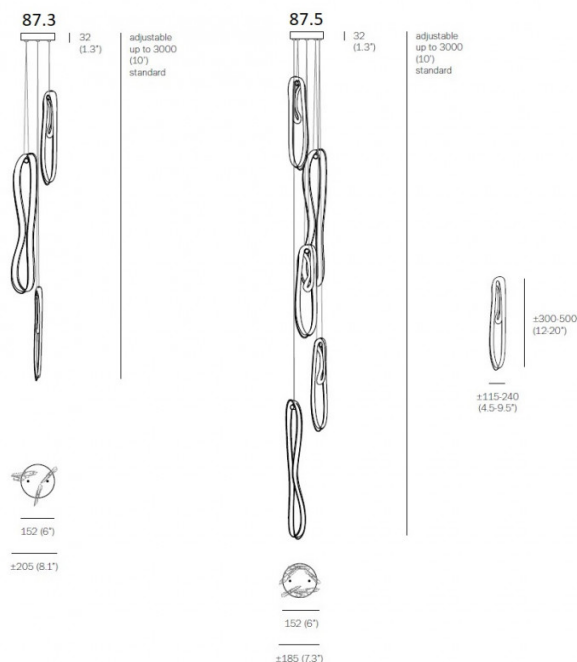

### 87 Series Multiple Pendant Light by Bocci

The 87 Series multiple pendant is made up of 3 or 5 pendants from the [Bocci 87 Series](#), arranged on a round ceiling canopy with adjustable cables so you can personalise the height. Each lampshade is made from hot glass that is pulled and stretched around a peg which then cools to form a folded, elegant shape.

**This multi pendant is also available with 7 pendants. Please [contact us](#) for more information.**

**Please Note: All Bocci Suspension Lights come with a white ceiling canopy as standard. Other finishes are available, please [contact us](#) for more information and pricing.**

## PRODUCT SPECIFICATION

**Light Source:** (3 or 5) x Max 10W G4 Xenon (included)  
or  
(3 or 5) x Max 1W G4 LED (included)

**IP Code:** 20

**Dimming:** Dimmable via mains phase dimming.

**Dimensions:** Shade Height: 30cm-50cm  
Shade Width: 11.5cm-24cm  
Ceiling Canopy: Ø15.2cm  
Ceiling Canopy Height: 3.2cm  
Max Cable Length: 300cm