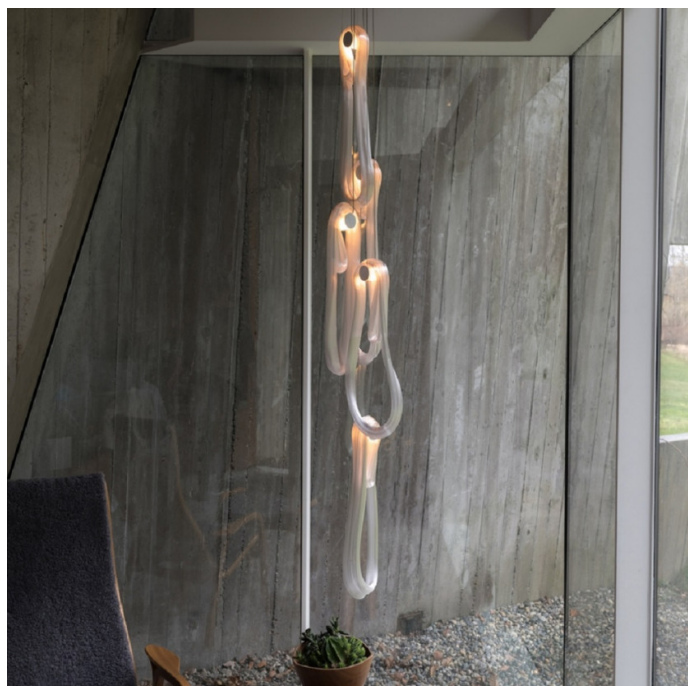

# Bocci 87 Series Multi Pendants

LA5024

SOURCE: <https://www.davidvillagelighting.co.uk/product/Bocci-87-Series-Multi-Pendants/18368>

### 87 Series Multiple Pendant Light by Bocci

The 87 Series multiple pendant is made up of 3 or 5 pendants from the [Bocci 87 Series](#), arranged on a round ceiling canopy with adjustable cables so you can personalise the height. Each lampshade is made from hot glass that is pulled and stretched around a peg which then cools to form a folded, elegant shape.

The 87 Series multi pendant lamp comes in a transparent/white finish and produces a soft yet effective glow, perfect for many settings. The magnificent aesthetic of the pendant creates a beautiful atmosphere and can be a central focal point in any room. Use in homes and professional settings for decorative and functional lighting and choose between a non-dimmable (LED 1W) or dimmable (Xenon 10W) light bulb, which is included in the purchase.

**This multi pendant is also available with 7 pendants. Please [contact us](#) for more information.**

**Please Note: All Bocci Suspension Lights come with a white ceiling canopy as standard. Other finishes are available, please [contact us](#) for more information and pricing.**