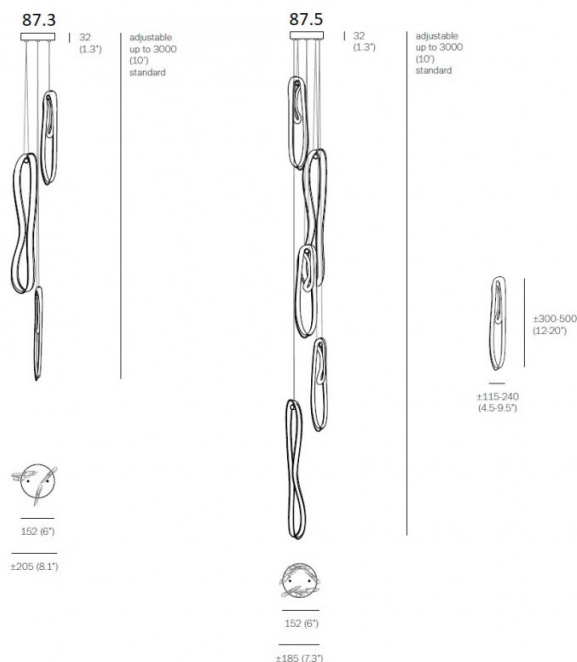

Bocci 87 Series Multi Pendants

LA5024

SOURCE: <https://www.davidvillagelighting.co.uk/product/Bocci-87-Series-Multi-Pendants/18368>

PRODUCT DESCRIPTION

87 Series Multiple Pendant Light by Bocci

The 87 Series multiple pendant is made up of 3 or 5 pendants from the [Bocci 87 Series](#), arranged on a round ceiling canopy with adjustable cables so you can personalise the height. Each lampshade is made from hot glass that is pulled and stretched around a peg which then cools to form a folded, elegant shape.

The 87 Series multi pendant lamp comes in a transparent/white finish and produces a soft yet effective glow, perfect for many settings. The magnificent aesthetic of the pendant creates a beautiful atmosphere and can be a central focal point in any room. Use in homes and professional settings for decorative and functional lighting and choose between a non-dimmable (LED 1W) or dimmable (Xenon 10W) light bulb, which is included in the purchase.

This multi pendant is also available with 7 pendants. Please [contact us](#) for more information.

Please Note: All Bocci Suspension Lights come with a white ceiling canopy as standard. Other finishes are available, please [contact us](#) for more information and pricing.

PRODUCT SPECIFICATION

- Light Source:** (3 or 5) x Max 10W G4 Xenon (included)
or
(3 or 5) x Max 1W G4 LED (included)
- IP Code:** 20
- Dimming:** Dimmable using trailing edge dimming (Xenon 10W)
or
Non-dimmable (LED 1W)
- Dimensions:** Shade Height: 30cm-50cm
Shade Width: 11.5cm-24cm
Ceiling Canopy: Ø15.2cm
Ceiling Canopy Height: 3.2cm
Max Cable Length: 300cm