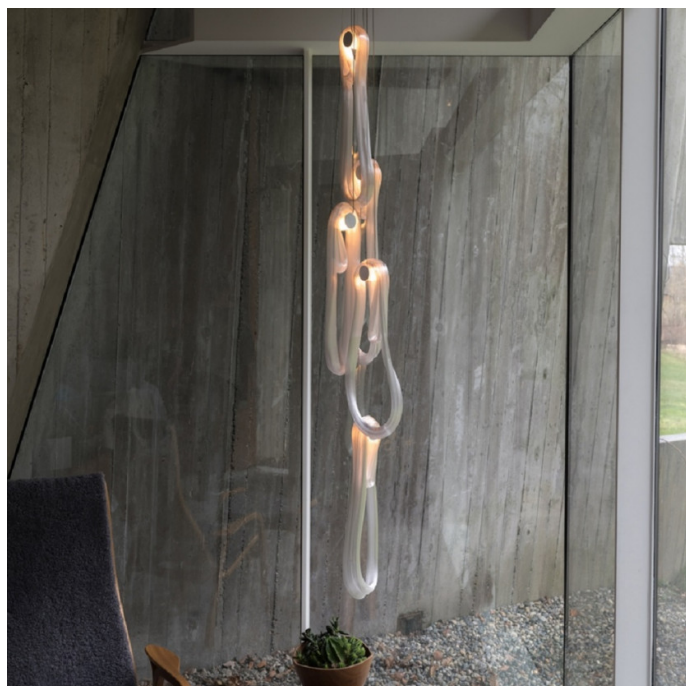

Bocci 87 Series Multi Pendants

LA5024

SOURCE: <https://www.davidvillagelighting.co.uk/product/Bocci-87-Series-Multi-Pendants/18368>

PRODUCT DESCRIPTION

87 Series Multiple Pendant Light by Bocci

The 87 Series multiple pendant is made up of 3 or 5 pendants from the [Bocci 87 Series](#), arranged on a round ceiling canopy with adjustable cables so you can personalise the height. Each lampshade is made from hot glass that is pulled and stretched around a peg which then cools to form a folded, elegant shape.

The 87 Series multi pendant lamp comes in a transparent/white finish and produces a soft yet effective glow, perfect for many settings. The magnificent aesthetic of the pendant creates a beautiful atmosphere and can be a central focal point in any room. Use in homes and professional settings for decorative and functional lighting and choose between a non-dimmable (LED 1W) or dimmable (Xenon 10W) light bulb, which is included in the purchase.

This multi pendant is also available with 7 pendants. Please [contact us](#) for more information.

Please Note: All Bocci Suspension Lights come with a white ceiling canopy as standard. Other finishes are available, please [contact us](#) for more information and pricing.

PRODUCT SPECIFICATION

- Light Source:** (3 or 5) x Max 10W G4 Xenon (included)
or
(3 or 5) x Max 1W G4 LED (included)
- IP Code:** 20
- Dimming:** Dimmable using trailing edge dimming (Xenon 10W)
or
Non-dimmable (LED 1W)
- Dimensions:** Shade Height: 30cm-50cm
Shade Width: 11.5cm-24cm
Ceiling Canopy: Ø15.2cm
Ceiling Canopy Height: 3.2cm
Max Cable Length: 300cm