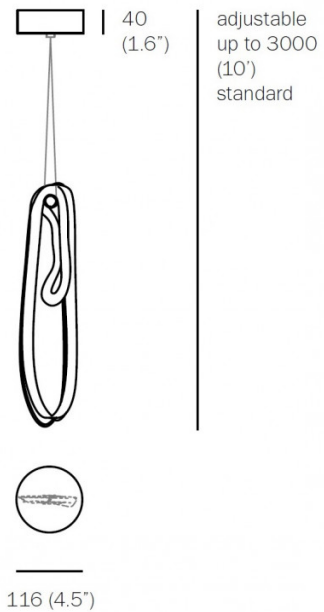

Bocci 87.1 Single Pendant

LA5022

SOURCE: <https://www.davidvillagelighting.co.uk/product/Bocci-871-Single-Pendant/18366>

PRODUCT DESCRIPTION

87 Series Single Pendant Light by Bocci

The 87.1 pendant is part of the spectacular [Bocci 87 Series](#), a range that showcases Bocci's wonderful innovations with glass in lighting design. The shade is made by putting soda water into a heated glass matrix to trap air which is then stretched and folded around pegs. The glass cools and creates this beautiful and intriguing shape that is eye-catching and mesmerising.

The 87.1 pendant lamp has a transparent/white finish with the light source sitting in the top of the lampshade. You can choose between a dimmable (Xenon 10W) or a non-dimmable (LED 1W) light bulb with them included in your purchase. This pendant light is perfect for many settings to provide an effective glow and a decorative element.

Please Note: All Bocci Suspension Lights come with a white ceiling canopy as standard. Other finishes are available, please [contact us](#) for more information and pricing.

PRODUCT SPECIFICATION

Light Source: 1 x Max 10W G4 Xenon (included)
or
1 x Max 1W G4 LED (included)

IP Code: 20

Dimming: Dimmable via mains phase dimming.

Dimensions: Ø11.6cm
Ceiling Canopy: Ø11.6cm
Ceiling Canopy Height: 4cm
Max Cable Length: 300cm

For all sales and technical enquiries, please contact: