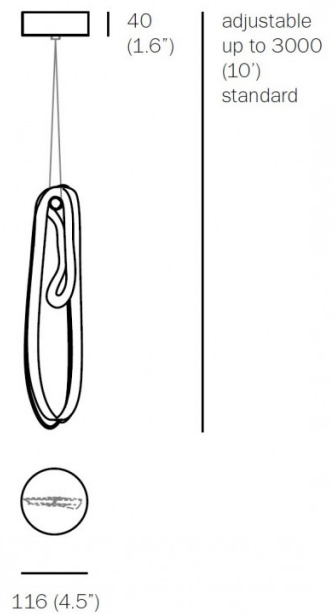

Bocci 87.1 Single Pendant

LA5022

SOURCE: <https://www.davidvillagelighting.co.uk/product/Bocci-871-Single-Pendant/18366>

PRODUCT DESCRIPTION

87 Series Single Pendant Light by Bocci

The 87.1 pendant is part of the spectacular [Bocci 87 Series](#), a range that showcases Bocci's wonderful innovations with glass in lighting design. The shade is made by putting soda water into a heated glass matrix to trap air which is then stretched and folded around pegs. The glass cools and creates this beautiful and intriguing shape that is eye-catching and mesmerising.

The 87.1 pendant lamp has a transparent/white finish with the light source sitting in the top of the lampshade. You can choose between a dimmable (Xenon 10W) or a non-dimmable (LED 1W) light bulb with them included in your purchase. This pendant light is perfect for many settings to provide an effective glow and a decorative element.

Please Note: All Bocci Suspension Lights come with a white ceiling canopy as standard. Other finishes are available, please [contact us](#) for more information and pricing.

PRODUCT SPECIFICATION

- Light Source:** 1 x Max 10W G4 Xenon (included)
or
1 x Max 1W G4 LED (included)
- IP Code:** 20
- Dimming:** Dimmable using trailing edge dimming (Xenon 10W)
or
Non-dimmable (LED 1W)
- Dimensions:** Ø11.6cm
Ceiling Canopy: Ø11.6cm
Ceiling Canopy Height: 4cm
Max Cable Length: 300cm