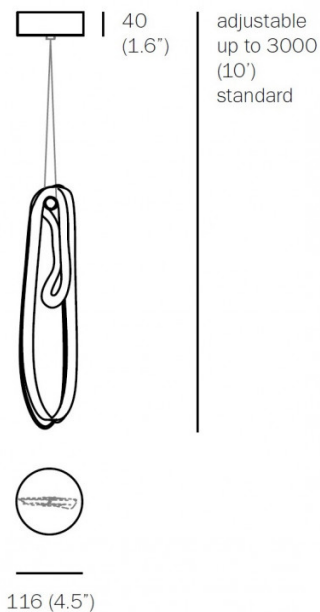

Bocci 87.1 Single Pendant

LA5022

SOURCE: <https://www.davidvillagelighting.co.uk/product/Bocci-871-Single-Pendant/18366>

PRODUCT DESCRIPTION

87 Series Single Pendant Light by Bocci

The 87.1 pendant is part of the spectacular [Bocci 87 Series](#), a range that showcases Bocci's wonderful innovations with glass in lighting design. The shade is made by putting soda water into a heated glass matrix to trap air which is then stretched and folded around pegs. The glass cools and creates this beautiful and intriguing shape that is eye-catching and mesmerising.

The 87.1 pendant lamp has a transparent/white finish with the light source sitting in the top of the lampshade. You can choose between a dimmable (Xenon 10W) or a non-dimmable (LED 1W) light bulb with them included in your purchase. This pendant light is perfect for many settings to provide an effective glow and a decorative element.

Please Note: All Bocci Suspension Lights come with a white ceiling canopy as standard. Other finishes are available, please [contact us](#) for more information and pricing.

PRODUCT SPECIFICATION

- Light Source:** 1 x Max 10W G4 Xenon (included)
or
1 x Max 1W G4 LED (included)
- IP Code:** 20
- Dimming:** Dimmable using trailing edge dimming (Xenon 10W)
or
Non-dimmable (LED 1W)
- Dimensions:** Ø11.6cm
Ceiling Canopy: Ø11.6cm
Ceiling Canopy Height: 4cm
Max Cable Length: 300cm