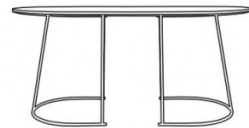

**MUUTO**

**Muuto Airy Coffee Table -  
Medium**

LA5020/M

SOURCE: <https://www.davidvillagelighting.co.uk/product/Muuto-Airy-Coffee-Table---Medium/18365>

**PRODUCT DESCRIPTION**

**Designer:** Cecilie Manz

**Muuto Airy Medium Coffee Table**

The Muuto Airy Medium Coffee Table utilises a slender welded frame which holds a thin plywood tabletop, resulting in a minimalistic and geometric silhouette. This furniture piece was designed by Cecilie Manz, with the aim of creating a table that formulates a light and airy expression through its clean lines. Airy is an excellent example of this, offering ample of tabletop space while remaining unobtrusive in your environment.

This coffee table is an excellent addition to living rooms, entryways, cafes and hotels. It is available in three finishes that can easily adapt to a range of personal styles and can be used either individually or in pairs or clusters for larger spaces.

**PRODUCT SPECIFICATION**

**Dimensions:** Length: 88cm  
Width: 51.5cm  
Height: 37.2cm

88 cm  
34.5"

51,5 cm  
20.25"

37,2 cm  
14.5"

**For all sales and technical enquiries, please contact:**

+44 (0)114 263 4266