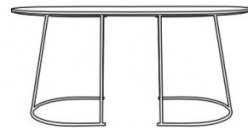

MUUTO

**Muuto Airy Coffee Table -
Medium**

LA5020/M

SOURCE: <https://www.davidvillagelighting.co.uk/product/Muuto-Airy-Coffee-Table---Medium/18365>

PRODUCT DESCRIPTION

Designer: Cecilie Manz

Muuto Airy Medium Coffee Table

The Muuto Airy Medium Coffee Table utilises a slender welded frame which holds a thin plywood tabletop, resulting in a minimalistic and geometric silhouette. This furniture piece was designed by Cecilie Manz, with the aim of creating a table that formulates a light and airy expression through its clean lines. Airy is an excellent example of this, offering ample of tabletop space while remaining unobtrusive in your environment.

This coffee table is an excellent addition to living rooms, entryways, cafes and hotels. It is available in three finishes that can easily adapt to a range of personal styles and can be used either individually or in pairs or clusters for larger spaces.

PRODUCT SPECIFICATION

Dimensions: Length: 88cm
Width: 51.5cm
Height: 37.2cm

88 cm
34.5"

51,5 cm
20.25"

37,2 cm
14.5"

For all sales and technical enquiries, please contact:

+44 (0)114 263 4266

info@davidvillagelighting.co.uk