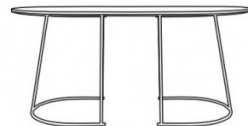

MUUTO

**Muuto Airy Coffee Table -
Medium**

LA5020/M

SOURCE: <https://www.davidvillagelighting.co.uk/product/Muuto-Airy-Coffee-Table---Medium/18365>

PRODUCT DESCRIPTION

Designer: Cecilie Manz

Muuto Airy Medium Coffee Table

The Muuto Airy Medium Coffee Table utilises a slender welded frame which holds a thin plywood tabletop, resulting in a minimalistic and geometric silhouette. This furniture piece was designed by Cecilie Manz, with the aim of creating a table that formulates a light and airy expression through its clean lines. Airy is an excellent example of this, offering ample of tabletop space while remaining unobtrusive in your environment.

This coffee table is an excellent addition to living rooms, entryways, cafes and hotels. It is available in three finishes that can easily adapt to a range of personal styles and can be used either individually or in pairs or clusters for larger spaces.

PRODUCT SPECIFICATION

Dimensions: Length: 88cm
Width: 51.5cm
Height: 37.2cm

88 cm
34.5"

51,5 cm
20.25"

37,2 cm
14.5"

For all sales and technical enquiries, please contact:

+44 (0)114 263 4266

info@davidvillagelighting.co.uk