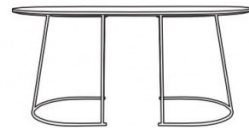

MUUTO

**Muuto Airy Coffee Table -
Medium**

LA5020/M

SOURCE: <https://www.davidvillagelighting.co.uk/product/Muuto-Airy-Coffee-Table---Medium/18365>

PRODUCT DESCRIPTION

Designer: Cecilie Manz

Muuto Airy Medium Coffee Table

The Muuto Airy Medium Coffee Table utilises a slender welded frame which holds a thin plywood tabletop, resulting in a minimalistic and geometric silhouette. This furniture piece was designed by Cecilie Manz, with the aim of creating a table that formulates a light and airy expression through its clean lines. Airy is an excellent example of this, offering ample of tabletop space while remaining unobtrusive in your environment.

This coffee table is an excellent addition to living rooms, entryways, cafes and hotels. It is available in three finishes that can easily adapt to a range of personal styles and can be used either individually or in pairs or clusters for larger spaces.

PRODUCT SPECIFICATION

Dimensions: Length: 88cm
Width: 51.5cm
Height: 37.2cm

88 cm
34.5"

51,5 cm
20.25"

37,2 cm
14.5"

For all sales and technical enquiries, please contact:

+44 (0)114 263 4266

info@davidvillagelighting.co.uk