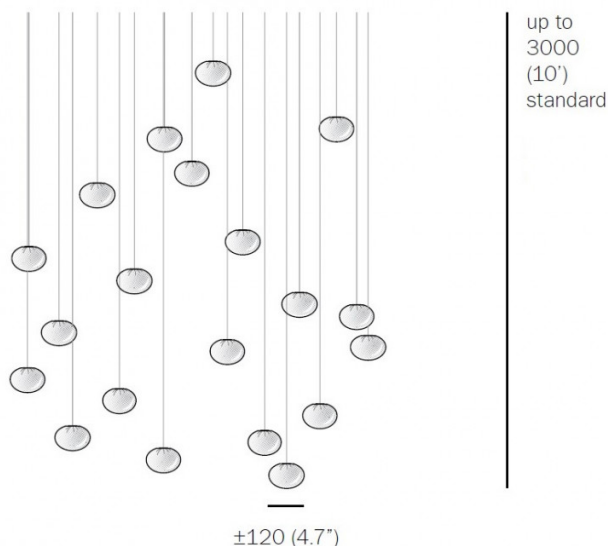

Bocci 84 Series Chandeliers

LA5021

SOURCE: <https://www.davidvillagelighting.co.uk/product/Bocci-84-Series-Chandeliers/18364>

PRODUCT DESCRIPTION

84 Series Chandelier Light by Bocci

The 84 Series chandelier is made up of 11, 14, 20, 26 or 36 individual 84 Series pendant lights that are suspended from an included ceiling canopy. Several ceiling canopies are available with the choice between a square, rectangular or round canopy which all give a unique look and aesthetic. The chandelier light is perfect for making an impact in your interior, with the rectangular chandeliers being particularly useful for hanging over tables and surfaces.

Each 84 Series pendant is unique thanks to the special technique used to create each lampshade. A white glass globe is put inside a copper mesh which is in turn plunged into clear hot glass. This causes the white glass to push through the mesh creating a pillowed effect that is inviting and alluring. The copper and white colours combine to create pink, orange and yellow hues that catch the eye. Each chandelier also comes with light bulbs included, with the choice between a Xenon 10W or and LED 1W light bulb, and the cables are non-adjustable.

PRODUCT SPECIFICATION

- Light Source:** Max 10W G4 Xenon (included)
or
Max 1W G4 LED (included)
- IP Code:** 20
- Dimming:** Dimmable via mains phase dimming.
- Dimensions:** Shade: Ø12cm
Max Cable Length: 300cm