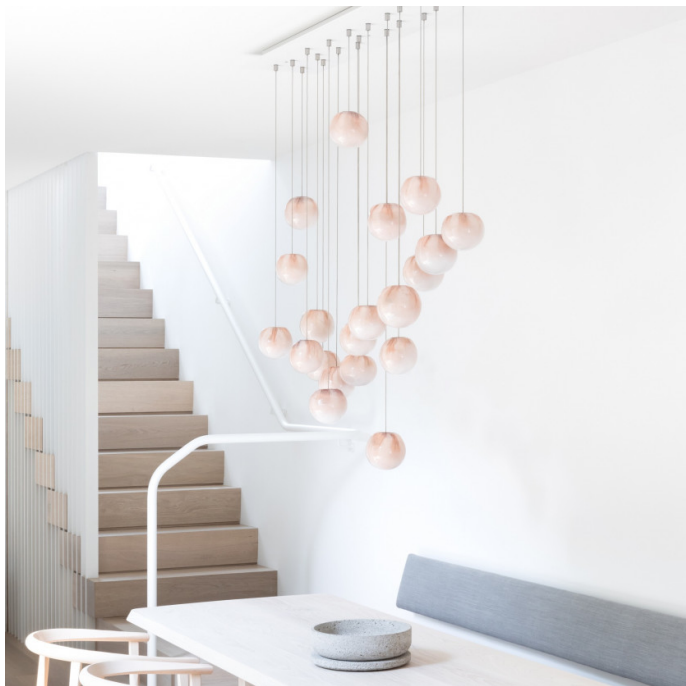

Bocci 84 Series Chandeliers

LA5021

SOURCE: <https://www.davidvillagelighting.co.uk/product/Bocci-84-Series-Chandeliers/18364>

PRODUCT DESCRIPTION

84 Series Chandelier Light by Bocci

The 84 Series chandelier is made up of 11, 14, 20, 26 or 36 individual 84 Series pendant lights that are suspended from an included ceiling canopy. Several ceiling canopies are available with the choice between a square, rectangular or round canopy which all give a unique look and aesthetic. The chandelier light is perfect for making an impact in your interior, with the rectangular chandeliers being particularly useful for hanging over tables and surfaces.

Each 84 Series pendant is unique thanks to the special technique used to create each lampshade. A white glass globe is put inside a copper mesh which is in turn plunged into clear hot glass. This causes the white glass to push through the mesh creating a pillowed effect that is inviting and alluring. The copper and white colours combine to create pink, orange and yellow hues that catch the eye. Each chandelier also comes with light bulbs included, with the choice between a Xenon 10W or and LED 1W light bulb, and the cables are non-adjustable.