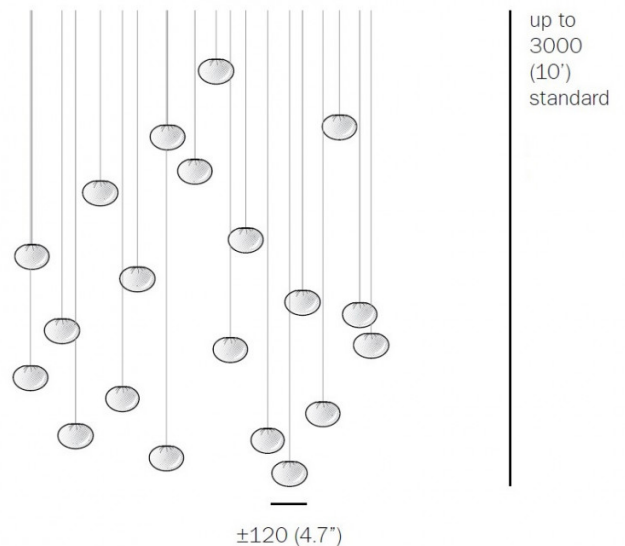

Bocci 84 Series Chandeliers

LA5021

SOURCE: <https://www.davidvillagelighting.co.uk/product/Bocci-84-Series-Chandeliers/18364>

PRODUCT DESCRIPTION

84 Series Chandelier Light by Bocci

The 84 Series chandelier is made up of 11, 14, 20, 26 or 36 individual 84 Series pendant lights that are suspended from an included ceiling canopy. Several ceiling canopies are available with the choice between a square, rectangular or round canopy which all give a unique look and aesthetic. The chandelier light is perfect for making an impact in your interior, with the rectangular chandeliers being particularly useful for hanging over tables and surfaces.

Each 84 Series pendant is unique thanks to the special technique used to create each lampshade. A white glass globe is put inside a copper mesh which is in turn plunged into clear hot glass. This causes the white glass to push through the mesh creating a pillowed effect that is inviting and alluring. The copper and white colours combine to create pink, orange and yellow hues that catch the eye. Each chandelier also comes with light bulbs included, with the choice between a Xenon 10W or and LED 1W light bulb, and the cables are non-adjustable.

PRODUCT SPECIFICATION

- Light Source:** Max 10W G4 Xenon (included)
or
Max 1W G4 LED (included)
- IP Code:** 20
- Dimming:** Dimmable using trailing edge dimming.
- Dimensions:** Shade: Ø12cm
Max Cable Length: 300cm