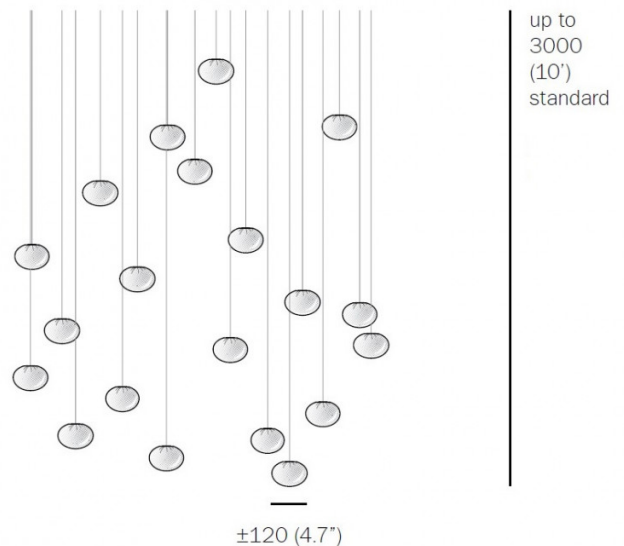

Bocci 84 Series Chandeliers

LA5021

SOURCE: <https://www.davidvillagelighting.co.uk/product/Bocci-84-Series-Chandeliers/18364>

PRODUCT DESCRIPTION

84 Series Chandelier Light by Bocci

The 84 Series chandelier is made up of 11, 14, 20, 26 or 36 individual 84 Series pendant lights that are suspended from an included ceiling canopy. Several ceiling canopies are available with the choice between a square, rectangular or round canopy which all give a unique look and aesthetic. The chandelier light is perfect for making an impact in your interior, with the rectangular chandeliers being particularly useful for hanging over tables and surfaces.

Each 84 Series pendant is unique thanks to the special technique used to create each lampshade. A white glass globe is put inside a copper mesh which is in turn plunged into clear hot glass. This causes the white glass to push through the mesh creating a pillowed effect that is inviting and alluring. The copper and white colours combine to create pink, orange and yellow hues that catch the eye. Each chandelier also comes with light bulbs included, with the choice between a Xenon 10W or and LED 1W light bulb, and the cables are non-adjustable.

PRODUCT SPECIFICATION

- Light Source:** Max 10W G4 Xenon (included)
or
Max 1W G4 LED (included)
- IP Code:** 20
- Dimming:** Dimmable using trailing edge dimming.
- Dimensions:** Shade: Ø12cm
Max Cable Length: 300cm