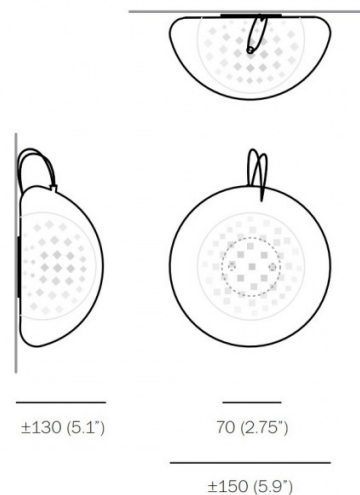

Bocci 76s Surface Light

LA4821.S

SOURCE: <https://www.davidvillagelighting.co.uk/product/Bocci-76s-Surface-Light/18349>

PRODUCT DESCRIPTION

Designer: Omer Arbel

76s Surface Light by Bocci

Suitable for application on the wall and the ceiling, the 76s surface lamp was designed by Omer Arbel as part of the [Bocci 76 Series](#). The ceiling/wall lamp has a metal mount and a glass lampshade that has layers of both white and clear glass that create a geometric pattern. The design is created by a vacuum pulling the glass layers through copper meshes that sit inbetween each layer.

An innovative and contemporary light, the 76s wall and ceiling lamp can be used in many rooms throughout domestic and commercial interiors. Whether you need to line a hallway or create an ambient glow in your lounge, this surface light will not disappoint and will create an eye-catching aesthetic in any space.

PRODUCT SPECIFICATION

Light Source: 1 x Max 1W G4 LED (included)

Dimming: Non-dimmable.

Dimensions: Ø15cm
Depth: 13cm

For all sales and technical enquiries, please contact:

+44 (0)114 263 4266

info@davidvillagelighting.co.uk