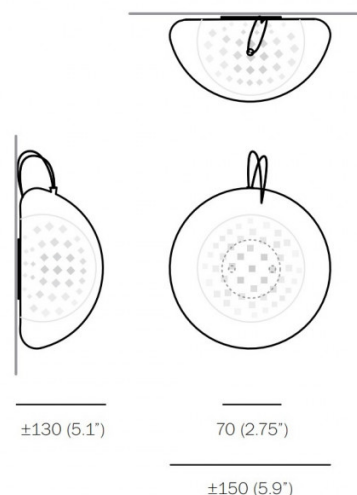

Bocci 76s Surface Light

LA4821.S

SOURCE: <https://www.davidvillagelighting.co.uk/product/Bocci-76s-Surface-Light/18349>

PRODUCT DESCRIPTION

Designer: Omer Arbel

76s Surface Light by Bocci

Suitable for application on the wall and the ceiling, the 76s surface lamp was designed by Omer Arbel as part of the [Bocci 76 Series](#). The ceiling/wall lamp has a metal mount and a glass lampshade that has layers of both white and clear glass that create a geometric pattern. The design is created by a vacuum pulling the glass layers through copper meshes that sit inbetween each layer.

PRODUCT SPECIFICATION

Light Source: 1 x Max 1W G4 LED (included)

Dimming: Non-dimmable.

Dimensions: Ø15cm
Depth: 13cm

For all sales and technical enquiries, please contact:

+44 (0)114 263 4266

info@davidvillagelighting.co.uk