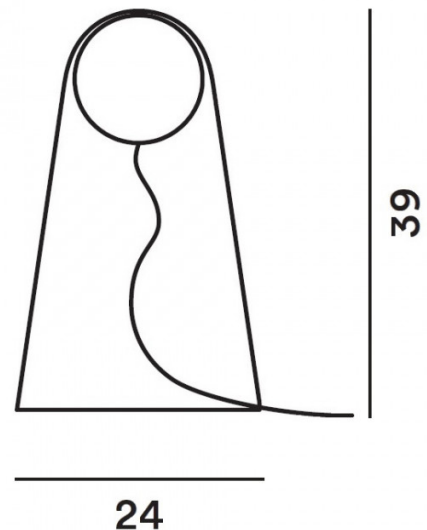

PRODUCT SPECIFICATION

Light Source: 8.5W, 2700K, 655 lumens

IP Code: 20

Dimming: In line on/off switch included on cable or
Integrated dimmer on the product

Dimensions: 24cm width
39cm height

For all sales and technical enquiries, please contact: