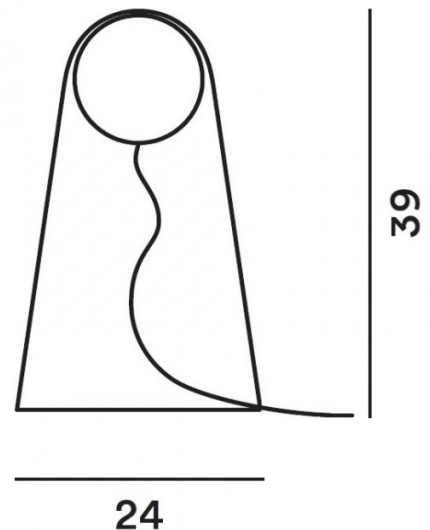

The Foscarini Satelight LED Table Lamp is part of the best-selling [Satelight Collection](#), a range designed by Eugeni Quitllet in 2017. The Table Lamp is characterised by its cone shape which holds a beautiful glass sphere on the top. This makes the globe appear as if it is floating, evoking images of the moon in the night sky.

PRODUCT SPECIFICATION

- Light Source:** 8.5W, 2700K, 655 Lumens
- IP Code:** 20
- Dimming:** **Non-Dimmable:** In-line on/off switch included on cable
Dimmable: Integrated dimmer on the product
- Dimensions:** Height: 39cm
Width: 24cm
Cable Length: 165cm