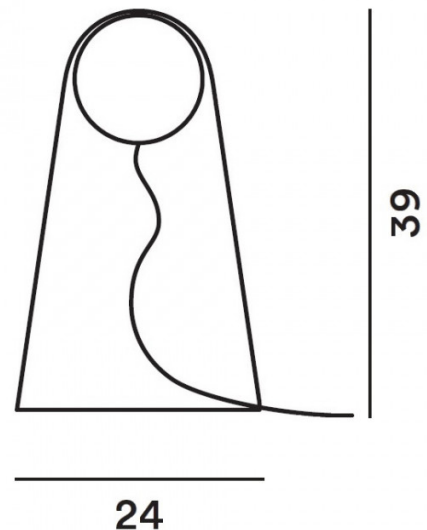

The Foscarini Satelight LED Table Lamp is part of the best-selling [Satelight Collection](#), a range designed by Eugeni Quitllet in 2017. The Table Lamp is characterised by its cone shape which holds a beautiful glass sphere on the top. This makes the globe appear as if it is floating, evoking images of the moon in the night sky.

PRODUCT SPECIFICATION

- Light Source:** 8.5W, 2700K, 655 Lumens
- IP Code:** 20
- Dimming:** **Non-Dimmable:** In-line on/off switch included on cable
Dimmable: Integrated dimmer on the product
- Dimensions:** Height: 39cm
Width: 24cm
Cable Length: 165cm