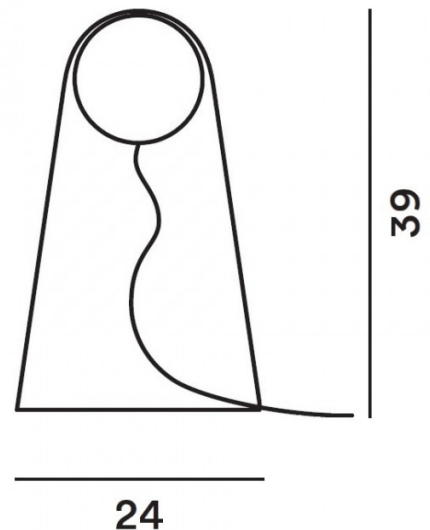

**Foscarini Satelight Table Lamp**

The Foscarini Satelight LED Table Lamp is part of the best-selling [Satelight Collection](#), a range designed by Eugeni Quitllet in 2017. The Table Lamp is characterised by its cone shape which holds a beautiful glass sphere on the top. This makes the globe appear as if it is floating, evoking images of the moon in the night sky.

**PRODUCT SPECIFICATION**

- Light Source:** 8.5W, 2700K, 655 Lumens
- IP Code:** 20
- Dimming:** **Non-Dimmable:** In-line on/off switch included on cable  
**Dimmable:** Integrated dimmer on the product
- Dimensions:** Height: 39cm  
Width: 24cm  
Cable Length: 165cm