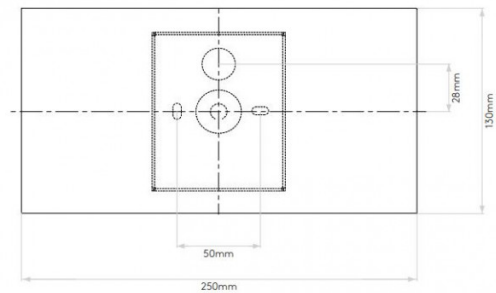

## PRODUCT SPECIFICATION

- Light Source:** 1 x Max 60W E14/SES (excluded)
- IP Code:** 20
- Dimming:** Dimmable via mains phase dimming.
- Dimensions:** Height: 13cm  
Width: 25cm  
Depth: 16cm

**For all sales and technical enquiries, please contact:**