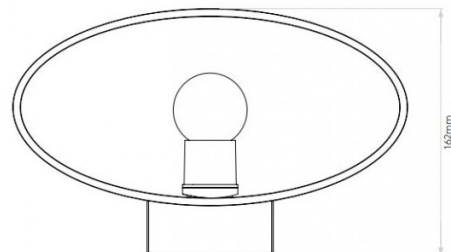

For all sales and technical enquiries, please contact:

+44 (0)114 263 4266

info@davidvillagelighting.co.uk

www.davidvillagelighting.co.uk