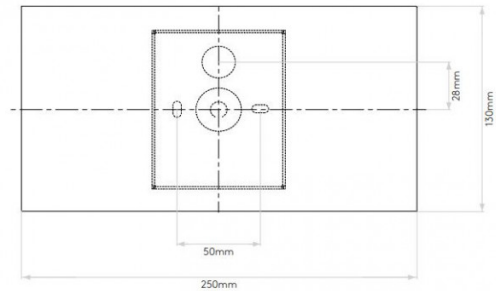

For all sales and technical enquiries, please contact:

+44 (0)114 263 4266

info@davidvillagelighting.co.uk

www.davidvillagelighting.co.uk