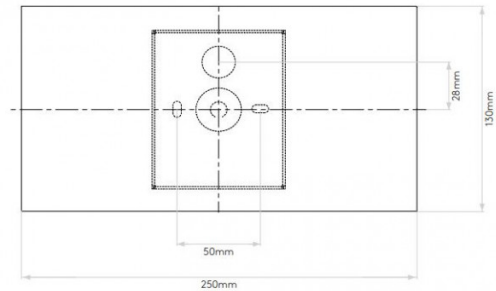

PRODUCT SPECIFICATION

- Light Source:** 1 x Max 60W E14/SES (excluded)
- IP Code:** 20
- Dimming:** Dimmable via mains phase dimming.
- Dimensions:** Height: 13cm
Width: 25cm
Depth: 16cm

For all sales and technical enquiries, please contact: