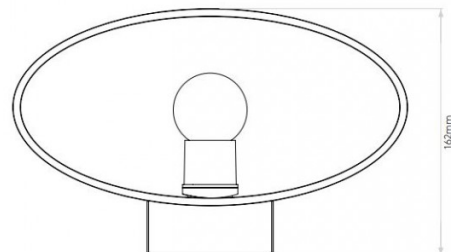

astro

Astro Tokyo Wall Light

LA5008

SOURCE: <https://www.davidvillagelighting.co.uk/product/Astro-Tokyo-Wall-Light/18330>

PRODUCT DESCRIPTION

Astro Tokyo Wall Light

An interior light, the Tokyo has a white glass diffuser curved into an oval shape. As such, Tokyo emits light both down and above and can be dimmed when used with a compatible light source.

The wall light is suitable to be installed in bathrooms (strictly zone 3), and it's also suitable for mounting on flammable material. Tokyo is complemented by polished chrome details at the base of the light.

PRODUCT SPECIFICATION

- Light Source:** 1 x Max 60W E14/SES (excluded)
- IP Code:** 20
- Dimming:** Dimmable via mains phase dimming.
- Dimensions:** Height: 13cm
Width: 25cm
Depth: 16cm

For all sales and technical enquiries, please contact: