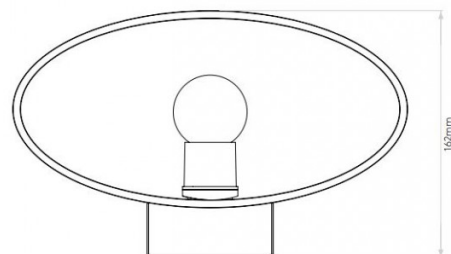

### Astro Tokyo Wall Light

An interior light, the Tokyo has a white glass diffuser curved into an oval shape. As such, Tokyo emits light both down and above and can be dimmed when used with a compatible light source.

## PRODUCT SPECIFICATION

- Light Source:** 1 x Max 60W E14/SES (excluded)
- IP Code:** 20
- Dimming:** Dimmable via mains phase dimming.
- Dimensions:** Height: 13cm  
Width: 25cm  
Depth: 16cm

**For all sales and technical enquiries, please contact:**