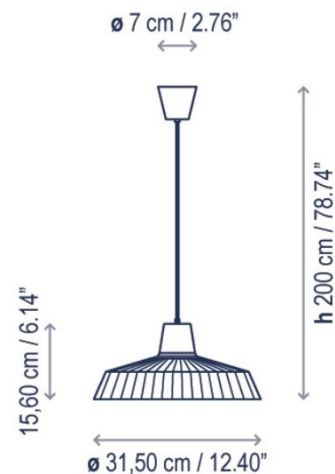

PRODUCT SPECIFICATION

- Light Source:** 8W, 2700K, 664 Lumens
IP Code: 66
Dimming: Dimmable via Triac dimming.
Dimensions: Shade: Ø31.5cm
 Shade Height: 15.6cm
 Maximum Drop: 200cm
 Ceiling Rose: Ø7cm

For all sales and technical enquiries, please contact: