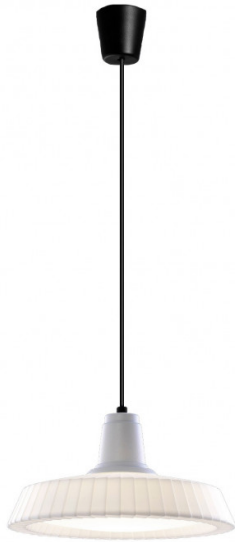

Bover Marietta Outdoor LED Pendant

LA4995

SOURCE: <https://www.davidvillagelighting.co.uk/product/Bover-Marietta-Outdoor-LED-Pendant/18303>

PRODUCT DESCRIPTION

Designer: Joana Bover

Bover Marietta LED Outdoor Pendant Light

The Marietta LED outdoor pendant is a contemporary, enveloping and decorative light designed by Joana Bover. The lampshade is made from white polyethylene, making it suitable for the outdoors and has a textured and wave-like design that is chic and stylish. The warm glow is nicely diffused and produces a downward directed light that is perfect for putting over tables in patios and terraces.

Perfect for many settings, the Marietta LED outdoor pendant light can be used in home gardens or commercial exteriors to provide needed light under the dark sky. The classic design and sleek, clean lines make this pendant universal and will stand the test of time. The pendant light also comes with an integrated LED light source making it long-lasting and environmentally friendly and is dimmable to create the atmosphere you want.

PRODUCT SPECIFICATION

- Light Source:** 8W, 2700K, 664 Lumens
- IP Code:** 66
- Dimming:** Dimmable via Triac dimming.
- Dimensions:** Shade: Ø31.5cm
Shade Height: 15.6cm
Maximum Drop: 200cm
Ceiling Rose: Ø7cm