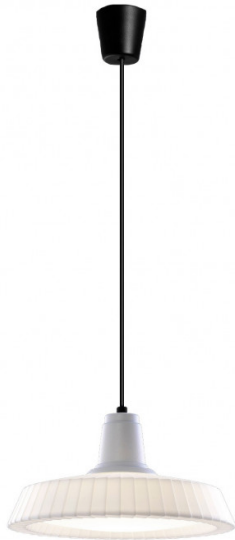

Bover Marietta Outdoor LED Pendant

LA4995

SOURCE: <https://www.davidvillagelighting.co.uk/product/Bover-Marietta-Outdoor-LED-Pendant/18303>

PRODUCT DESCRIPTION

Designer: Joana Bover

Bover Marietta LED Outdoor Pendant Light

The Marietta LED outdoor pendant is a contemporary, enveloping and decorative light designed by Joana Bover. The lampshade is made from white polyethylene, making it suitable for the outdoors and has a textured and wave-like design that is chic and stylish. The warm glow is nicely diffused and produces a downward directed light that is perfect for putting over tables in patios and terraces.

Perfect for many settings, the Marietta LED outdoor pendant light can be used in home gardens or commercial exteriors to provide needed light under the dark sky. The classic design and sleek, clean lines make this pendant universal and will stand the test of time. The pendant light also comes with an integrated LED light source making it long-lasting and environmentally friendly and is dimmable to create the atmosphere you want.

PRODUCT SPECIFICATION

- Light Source:** 8W, 2700K, 664 Lumens
IP Code: 66
Dimming: Dimmable via Triac dimming.
Dimensions: Shade: Ø31.5cm
 Shade Height: 15.6cm
 Maximum Drop: 200cm
 Ceiling Rose: Ø7cm

For all sales and technical enquiries, please contact: