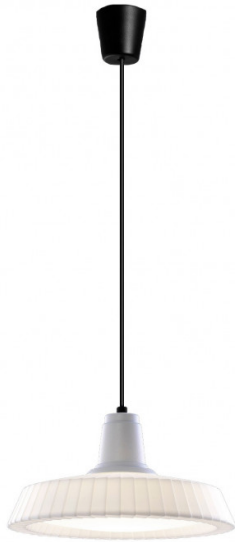

# Bover Marietta Outdoor LED Pendant

LA4995

SOURCE: <https://www.davidvillagelighting.co.uk/product/Bover-Marietta-Outdoor-LED-Pendant/18303>

## PRODUCT DESCRIPTION

**Designer:** Joana Bover

### Bover Marietta LED Outdoor Pendant Light

The Marietta LED outdoor pendant is a contemporary, enveloping and decorative light designed by Joana Bover. The lampshade is made from white polyethylene, making it suitable for the outdoors and has a textured and wave-like design that is chic and stylish. The warm glow is nicely diffused and produces a downward directed light that is perfect for putting over tables in patios and terraces.

Perfect for many settings, the Marietta LED outdoor pendant light can be used in home gardens or commercial exteriors to provide needed light under the dark sky. The classic design and sleek, clean lines make this pendant universal and will stand the test of time. The pendant light also comes with an integrated LED light source making it long-lasting and environmentally friendly and is dimmable to create the atmosphere you want.