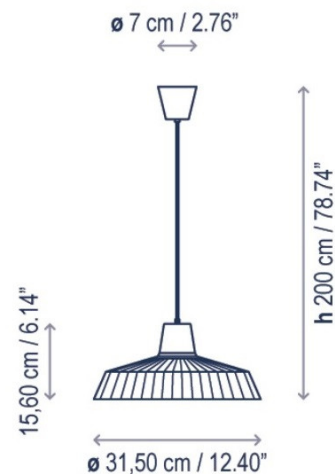

## PRODUCT SPECIFICATION

- Light Source:** 8W, 2700K, 664 Lumens
- IP Code:** 66
- Dimming:** Dimmable via Triac dimming.
- Dimensions:** Shade: Ø31.5cm  
Shade Height: 15.6cm  
Maximum Drop: 200cm  
Ceiling Rose: Ø7cm