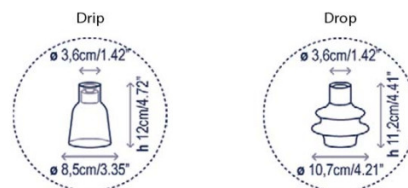

PRODUCT SPECIFICATION

Light Source: 3W, 2700K, 345 Lumens

IP Code: 20

Dimming: Non-dimmable.

Dimensions: Drip P131:
 Shade: Ø8.5cm
 Height: 131cm
 Table Height: 61.5cm
 Base: 17.5cm
 Cable Length: 200cm

Drop P131:
 Shade: Ø10.7cm
 Height: 131cm
 Table Height: 61.5cm
 Base: 17.5cm
 Cable Length: 200cm