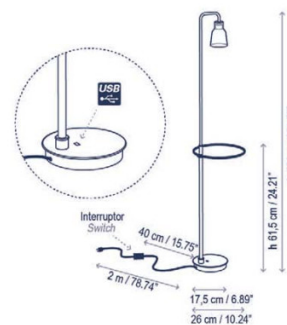

PRODUCT SPECIFICATION

Light Source: 3W, 2700K, 345 Lumens

IP Code: 20

Dimming: Non-dimmable.

Dimensions: Drip P131:
 Shade: Ø8.5cm
 Height: 131cm
 Table Height: 61.5cm
 Base: 17.5cm
 Cable Length: 200cm

Drop P131:
 Shade: Ø10.7cm
 Height: 131cm
 Table Height: 61.5cm
 Base: 17.5cm
 Cable Length: 200cm