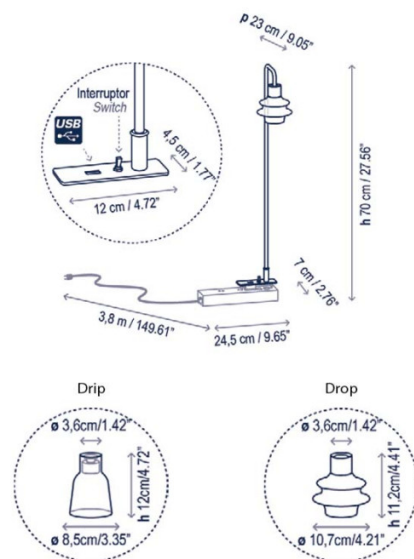

The Drip/Drop M/70 LED Table Lamp by Bover is the definition of functionality - this table lamp is fitted directly into the table, with the base taking up as little space as possible. The shade is available in two shapes, Drip or Drop, which both boast very individual personalities. The Drip shade consists of straight lines and a slender design, letting the base of the lamp take the spotlight. Drip is constructed from borosilicate glass, resulting in a bright but ambient emission of light, with the LED light source easily leaking through the glass. The Drop shade is more confident, it harbours distinctive curves and is a true eye catcher, the Drop shade is constructed from frosted glass, emitting a beautiful light that is much more diffused than with the Drip - yet still functional.

PRODUCT SPECIFICATION

Light Source: 3W, 2700K, 345 Lumens

IP Code: 20

Dimming: Non-dimmable

Dimensions: Drip M70
 Height: 70cm
 Shade: Ø8.5cm
 Depth: 23cm
 Cable Length: 380cm

Drop M70
 Height: 70cm
 Shade: Ø10.7cm
 Depth: 23cm
 Cable Length: 380cm