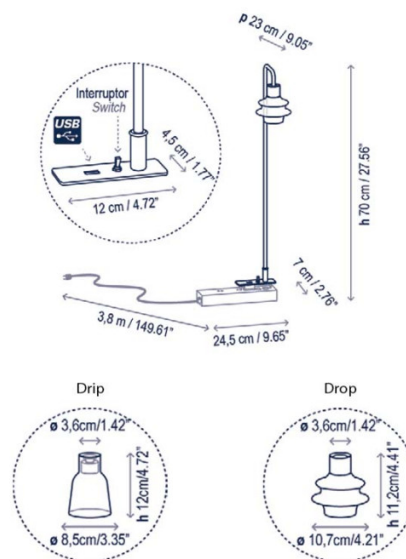

The Drip/Drop M/70 LED Table Lamp by Bover is the definition of functionality - this table lamp is fitted directly into the table, with the base taking up as little space as possible. The shade is available in two shapes, Drip or Drop, which both boast very individual personalities. The Drip shade consists of straight lines and a slender design, letting the base of the lamp take the spotlight. Drip is constructed from borosilicate glass, resulting in a bright but ambient emission of light, with the LED light source easily leaking through the glass. The Drop shade is more confident, it harbours distinctive curves and is a true eye catcher, the Drop shade is constructed from frosted glass, emitting a beautiful light that is much more diffused than with the Drip - yet still functional.

PRODUCT SPECIFICATION

Light Source: 3W, 2700K, 345 Lumens

IP Code: 20

Dimming: Non-dimmable

Dimensions: Drip M70
 Height: 70cm
 Shade: Ø8.5cm
 Depth: 23cm
 Cable Length: 380cm

Drop M70
 Height: 70cm
 Shade: Ø10.7cm
 Depth: 23cm
 Cable Length: 380cm