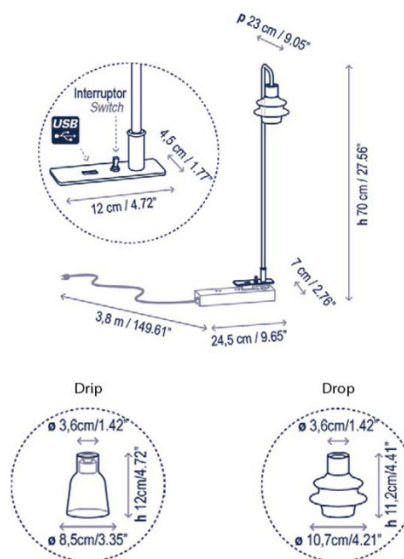

Bover Drip/Drop M/70 LED Table Lamp

LA4993

SOURCE: <https://www.davidvillagelighting.co.uk/product/Bover-DripDrop-M70-LED-Table-Lamp/18300>

PRODUCT DESCRIPTION

Designer: Christophe Mathieu

Bover Drip/Drop M/70 LED Table Lamp

The Drip/Drop M/70 LED Table Lamp by Bover is the definition of functionality - this table lamp is fitted directly into the table, with the base taking up as little space as possible. The shade is available in two shapes, Drip or Drop, which both boast very individual personalities. The Drip shade consists of straight lines and a slender design, letting the base of the lamp take the spotlight. Drip is constructed from borosilicate glass, resulting in a bright but ambient emission of light, with the LED light source easily leaking through the glass. The Drop shade is more confident, it harbours distinctive curves and is a true eye catcher, the Drop shade is constructed from frosted glass, emitting a beautiful light that is much more diffused than with the Drip - yet still functional.

Due to the lack of space the M/70 Table Lamp takes up, as well as the integrated USB port that sits on the base of the lamp, this lighting solution is perfect for both private and commercial workspaces. It is ideal for libraries, offices, cafes and coworking spaces.

PRODUCT SPECIFICATION

Light Source: 3W, 2700K, 345 Lumens

IP Code: 20

Dimming: Non-dimmable

Dimensions: Drip M70
Height: 70cm
Shade: Ø8.5cm
Depth: 23cm
Cable Length: 380cm

Drop M70
Height: 70cm
Shade: Ø10.7cm
Depth: 23cm
Cable Length: 380cm