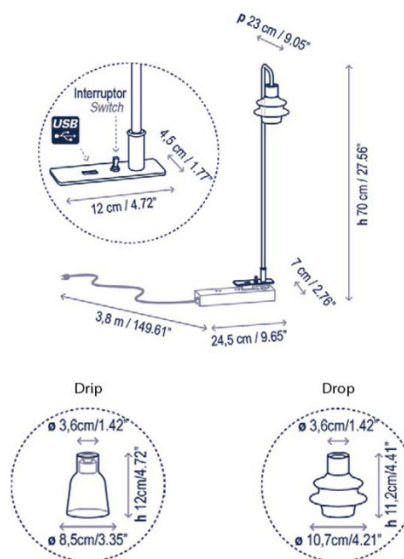

### Bover Drip/Drop M/70 LED Table Lamp

The Drip/Drop M/70 LED Table Lamp by Bover is the definition of functionality - this table lamp is fitted directly into the table, with the base taking up as little space as possible. The shade is available in two shapes, Drip or Drop, which both boast very individual personalities. The Drip shade consists of straight lines and a slender design, letting the base of the lamp take the spotlight. Drip is constructed from borosilicate glass, resulting in a bright but ambient emission of light, with the LED light source easily leaking through the glass. The Drop shade is more confident, it harbours distinctive curves and is a true eye catcher, the Drop shade is constructed from frosted glass, emitting a beautiful light that is much more diffused than with the Drip - yet still functional.

## PRODUCT SPECIFICATION

**Light Source:** 3W, 2700K, 345 Lumens

**IP Code:** 20

**Dimming:** Non-dimmable

**Dimensions: Drip M70**  
 Height: 70cm  
 Shade: Ø8.5cm  
 Depth: 23cm  
 Cable Length: 380cm

**Drop M70**  
 Height: 70cm  
 Shade: Ø10.7cm  
 Depth: 23cm  
 Cable Length: 380cm