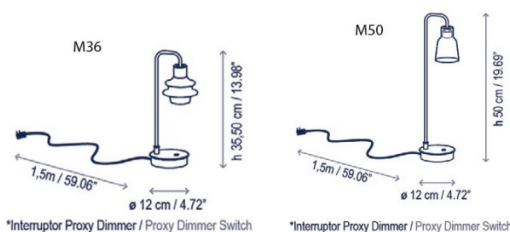

## PRODUCT SPECIFICATION

**Light Source:** 3W, 2700k, 345 Lumens

**IP Code:** 20

**Dimming:** Non-dimmable.

**Dimensions: Drip M36**  
Height: 35.5cm  
Shade: Ø8.5cm  
Base: 12cm

**Drip M50**  
Height: 50cm  
Shade: Ø8.5cm  
Base: Ø12cm

**Drop M36**  
Height: 35.5cm  
Shade: Ø10.7cm  
Base: Ø12cm

**Drop M50**  
Height: 50cm  
Shade: Ø10.7cm  
Base: Ø12cm

Cable Length: 150cm

**For all sales and technical enquiries, please contact:**

+44 (0)114 263 4266