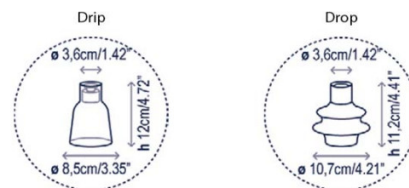

## PRODUCT SPECIFICATION

**Light Source:** 3W, 2700k, 345 Lumens

**IP Code:** 20

**Dimming:** Non-dimmable.

**Dimensions: Drip M36**  
Height: 35.5cm  
Shade: Ø8.5cm  
Base: 12cm

**Drip M50**  
Height: 50cm  
Shade: Ø8.5cm  
Base: Ø12cm

**Drop M36**  
Height: 35.5cm  
Shade: Ø10.7cm  
Base: Ø12cm

**Drop M50**  
Height: 50cm  
Shade: Ø10.7cm  
Base: Ø12cm

Cable Length: 150cm

**For all sales and technical enquiries, please contact:**

+44 (0)114 263 4266