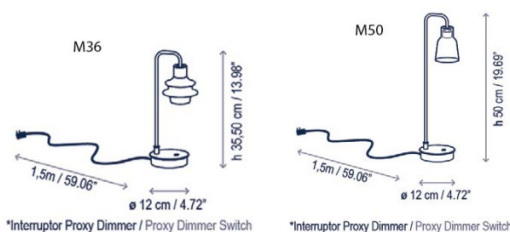

Also available with proxy dimmer switch. Please contact us for more information and prices.

PRODUCT SPECIFICATION

Light Source: 3W, 2700k, 345 Lumens

IP Code: 20

Dimming: Non-dimmable.

Dimensions: Drip M36
Height: 35.5cm
Shade: Ø8.5cm
Base: 12cm

Drip M50
Height: 50cm
Shade: Ø8.5cm
Base: Ø12cm

Drop M36
Height: 35.5cm
Shade: Ø10.7cm
Base: Ø12cm

Drop M50
Height: 50cm
Shade: Ø10.7cm
Base: Ø12cm

Cable Length: 150cm

For all sales and technical enquiries, please contact: