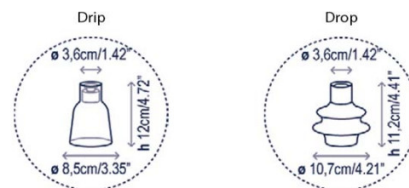

Also available with proxy dimmer switch. Please contact us for more information and prices.

PRODUCT SPECIFICATION

Light Source: 3W, 2700k, 345 Lumens

IP Code: 20

Dimming: Non-dimmable.

Dimensions: Drip M36
Height: 35.5cm
Shade: Ø8.5cm
Base: 12cm

Drip M50
Height: 50cm
Shade: Ø8.5cm
Base: Ø12cm

Drop M36
Height: 35.5cm
Shade: Ø10.7cm
Base: Ø12cm

Drop M50
Height: 50cm
Shade: Ø10.7cm
Base: Ø12cm

Cable Length: 150cm

For all sales and technical enquiries, please contact: