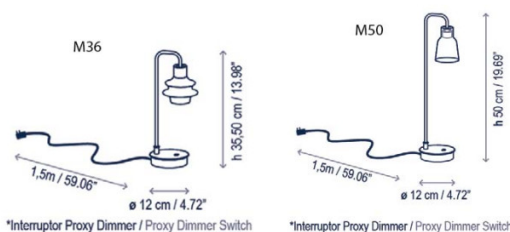

## PRODUCT SPECIFICATION

**Light Source:** 3W, 2700k, 345 Lumens

**IP Code:** 20

**Dimming:** Non-dimmable.

**Dimensions:** **Drip M36**

Height: 35.5cm  
Shade: Ø8.5cm  
Base: 12cm

**Drip M50**

Height: 50cm  
Shade: Ø8.5cm  
Base: Ø12cm

**Drop M36**

Height: 35.5cm  
Shade: Ø10.7cm  
Base: Ø12cm

**Drop M50**

Height: 50cm  
Shade: Ø10.7cm  
Base: Ø12cm

Cable Length: 150cm

**For all sales and technical enquiries, please contact:**

+44 (0)114 263 4266