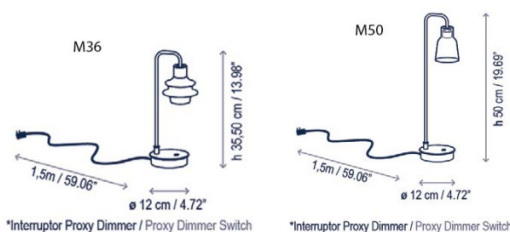

Also available with proxy dimmer switch. Please contact us for more information and prices.

PRODUCT SPECIFICATION

Light Source: 3W, 2700k, 345 Lumens

IP Code: 20

Dimming: Non-dimmable.

Dimensions: Drip M36
 Height: 35.5cm
 Shade: Ø8.5cm
 Base: 12cm

Drip M50
 Height: 50cm
 Shade: Ø8.5cm
 Base: Ø12cm

Drop M36
 Height: 35.5cm
 Shade: Ø10.7cm
 Base: Ø12cm

Drop M50
 Height: 50cm
 Shade: Ø10.7cm
 Base: Ø12cm

Cable Length: 150cm

For all sales and technical enquiries, please contact: