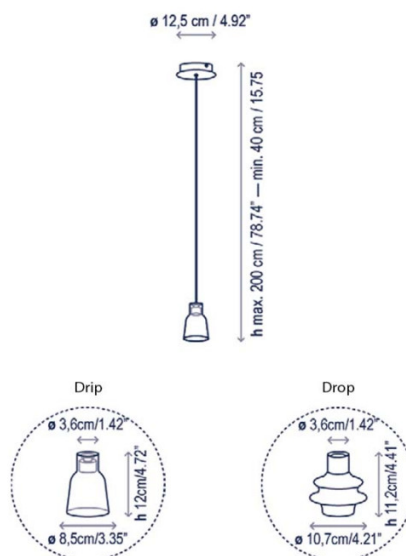

## PRODUCT SPECIFICATION

**Light Source:** 3W, 2700K, 345 Lumens

**IP Code:** 20

**Dimming:** Non-dimmable.

**Dimensions: Drip S/01:**  
Shade: Ø8.5cm  
Maximum Drop: 200cm

**Drop S/01:**  
Shade: Ø10.7cm  
Maximum Drop: 200cm