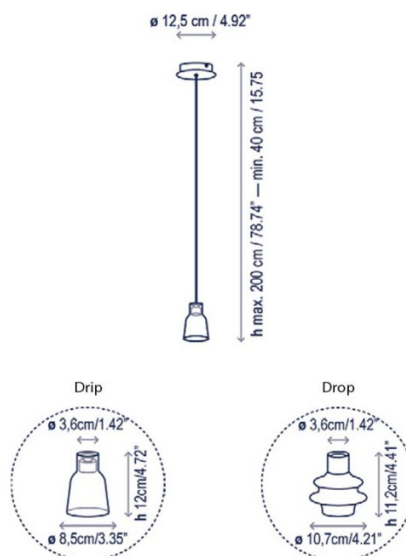

Available with 1, 6, 7, 12, 24, 36 and 48 drops. For more information please contact us.

PRODUCT SPECIFICATION

Light Source: 3W, 2700K, 345 Lumens

IP Code: 20

Dimming: Non-dimmable.

Dimensions: Drip S/01:
Shade: Ø8.5cm
Maximum Drop: 200cm

Drop S/01:
Shade: Ø10.7cm
Maximum Drop: 200cm

For all sales and technical enquiries, please contact:

+44 (0)114 263 4266

info@davidvillagelighting.co.uk

www.davidvillagelighting.co.uk