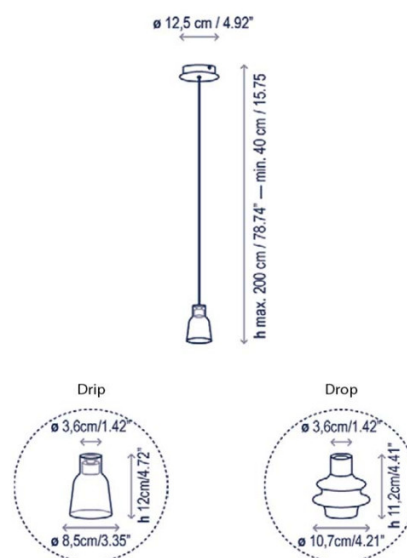

Available with 1, 6, 7, 12, 24, 36 and 48 drops. For more information please contact us.

PRODUCT SPECIFICATION

Light Source: 3W, 2700K, 345 Lumens

IP Code: 20

Dimming: Non-dimmable.

Dimensions: Drip S/01:
Shade: Ø8.5cm
Maximum Drop: 200cm

Drop S/01:
Shade: Ø10.7cm
Maximum Drop: 200cm

For all sales and technical enquiries, please contact:

+44 (0)114 263 4266

info@davidvillagelighting.co.uk

www.davidvillagelighting.co.uk