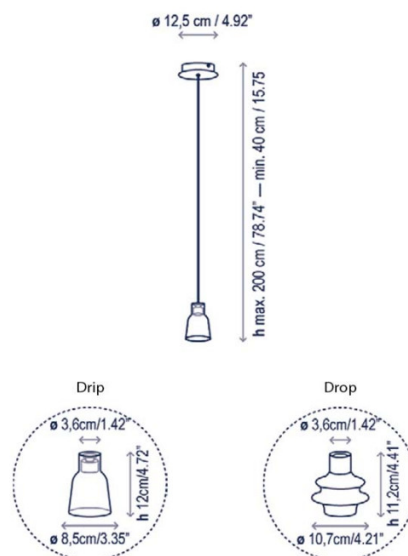

Available with 1, 6, 7, 12, 24, 36 and 48 drops. For more information please contact us.

PRODUCT SPECIFICATION

Light Source: 3W, 2700K, 345 Lumens

IP Code: 20

Dimming: Non-dimmable.

Dimensions: Drip S/01:
Shade: Ø8.5cm
Maximum Drop: 200cm

Drop S/01:
Shade: Ø10.7cm
Maximum Drop: 200cm

For all sales and technical enquiries, please contact:

+44 (0)114 263 4266

info@davidvillagelighting.co.uk

www.davidvillagelighting.co.uk