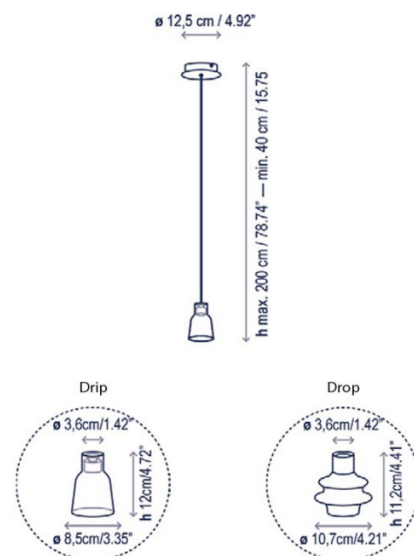

Available with 1, 6, 7, 12, 24, 36 and 48 drops. For more information please contact us.

PRODUCT SPECIFICATION

Light Source: 3W, 2700K, 345 Lumens

IP Code: 20

Dimming: Non-dimmable.

Dimensions: Drip S/01:
Shade: Ø8.5cm
Maximum Drop: 200cm

Drop S/01:
Shade: Ø10.7cm
Maximum Drop: 200cm

For all sales and technical enquiries, please contact:

+44 (0)114 263 4266

info@davidvillagelighting.co.uk

www.davidvillagelighting.co.uk