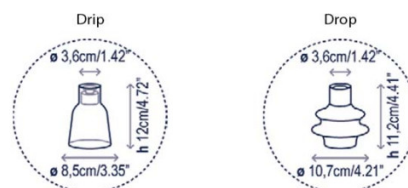

PRODUCT SPECIFICATION

Light Source: 3W, 2700K, 345 Lumens

IP Code: 20

Dimming: Non-dimmable.

Dimensions: Drip A/03
 Height: 64cm
 Shade: Ø8.5cm
 Shade Height:
 Depth: 25cm

Drop A/03
 Height: 64cm
 Shade: Ø10.7cm
 Shade Height:
 Depth: 25cm