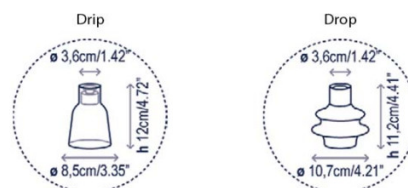

## PRODUCT SPECIFICATION

**Light Source:** 3W, 2700K, 345 Lumens

**IP Code:** 20

**Dimming:** Non-dimmable.

**Dimensions: Drip A/03**  
 Height: 64cm  
 Shade: Ø8.5cm  
 Shade Height:  
 Depth: 25cm

**Drop A/03**  
 Height: 64cm  
 Shade: Ø10.7cm  
 Shade Height:  
 Depth: 25cm