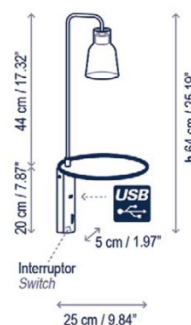

PRODUCT SPECIFICATION

Light Source: 3W, 2700K, 345 Lumens

IP Code: 20

Dimming: Non-dimmable.

Dimensions: Drip A/03
 Height: 64cm
 Shade: Ø8.5cm
 Shade Height:
 Depth: 25cm

Drop A/03
 Height: 64cm
 Shade: Ø10.7cm
 Shade Height:
 Depth: 25cm