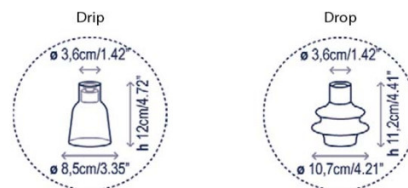

PRODUCT SPECIFICATION

Light Source: 3W, 2700K, 345 Lumens

IP Code: 20

Dimming: Non-dimmable.

Dimensions: Drip A/03
 Height: 64cm
 Shade: Ø8.5cm
 Shade Height:
 Depth: 25cm

Drop A/03
 Height: 64cm
 Shade: Ø10.7cm
 Shade Height:
 Depth: 25cm