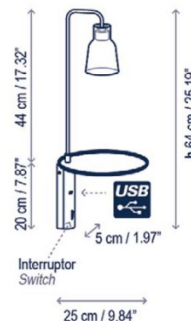

PRODUCT SPECIFICATION

Light Source: 3W, 2700K, 345 Lumens

IP Code: 20

Dimming: Non-dimmable.

Dimensions: Drip A/03
 Height: 64cm
 Shade: Ø8.5cm
 Shade Height:
 Depth: 25cm

Drop A/03
 Height: 64cm
 Shade: Ø10.7cm
 Shade Height:
 Depth: 25cm