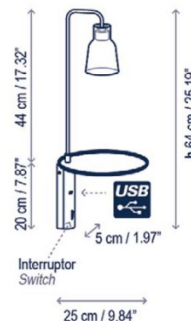

## PRODUCT SPECIFICATION

**Light Source:** 3W, 2700K, 345 Lumens

**IP Code:** 20

**Dimming:** Non-dimmable.

**Dimensions: Drip A/03**  
 Height: 64cm  
 Shade: Ø8.5cm  
 Shade Height:  
 Depth: 25cm

**Drop A/03**  
 Height: 64cm  
 Shade: Ø10.7cm  
 Shade Height:  
 Depth: 25cm