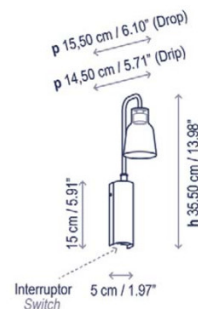

## PRODUCT SPECIFICATION

**Light Source:** 3W, 2700K, 345 Lumens

**IP Code:** 20

**Dimming:** Non-dimmable

**Dimensions:** **Drip A/02**

Height: 35.5cm  
Shade: Ø8.5cm  
Shade Height: 12cm  
Depth: 14.5cm

**Drop A/02**

Height: 35.5cm  
Shade: Ø10.7cm  
Shade Height: 11.2cm  
Depth: 15.5cm

**For all sales and technical enquiries, please contact:**

+44 (0)114 263 4266

[info@davidvillagelighting.co.uk](mailto:info@davidvillagelighting.co.uk)