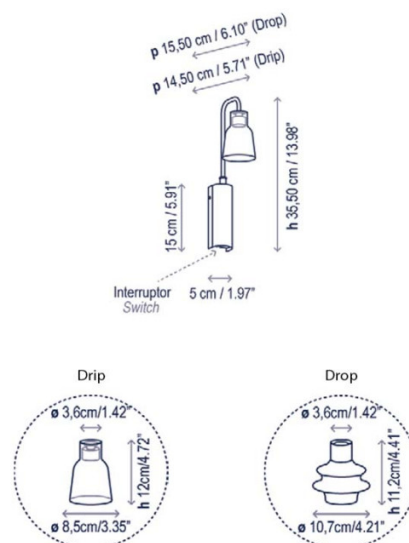

The Drip/Drop A/02 LED Wall Light is the perfect lighting solution if you are looking to save space in your room. Designed by Christophe Mathieu for Bover, this wall light emits a beautiful and functional downlight, through a borosilicate glass shade - this shade is available in two different shapes, either the Drip or the Drop. Each shade has its own personality and gives the impression of being in the presence of a completely different lamp when switched. The Drip glass shade boasts sharp yet elegant lines and is a much more minimalistic option, whereas the Drop shade prides itself on its dramatic presence. The Drop harbours defined curves and a much more playful personality.

Both shades assist in the emission of a glare free lighting solution which is perfect for next to the bed in your home or in hotels. The Drip Drop A/02 LED Wall Light can also be utilised in lounge areas as a reading lamp, in your hallway or even in a bathroom. **(Please Note: this wall light has an IP20 certification, so whilst it can be used in bathrooms please keep it a safe distance from water sources. See our information on bathroom zones [here.](#))**

PRODUCT SPECIFICATION

Light Source: 3W, 2700K, 345 Lumens

IP Code: 20

Dimming: Non-dimmable

Dimensions: **Drip A/02**

Height: 35.5cm
Shade: Ø8.5cm
Shade Height: 12cm
Depth: 14.5cm

Drop A/02

Height: 35.5cm
Shade: Ø10.7cm
Shade Height: 11.2cm
Depth: 15.5cm