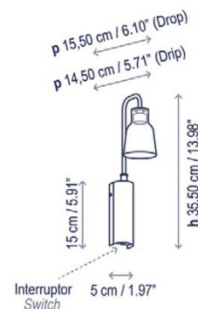

PRODUCT SPECIFICATION

Light Source: 3W, 2700K, 345 Lumens

IP Code: 20

Dimming: Non-dimmable

Dimensions: **Drip A/02**

Height: 35.5cm
Shade: Ø8.5cm
Shade Height: 12cm
Depth: 14.5cm

Drop A/02

Height: 35.5cm
Shade: Ø10.7cm
Shade Height: 11.2cm
Depth: 15.5cm