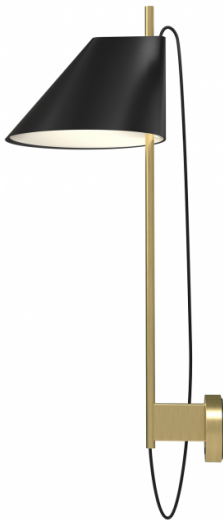

louis poulsen

Louis Poulsen Yuh LED Wall Light

LA4953

SOURCE: <https://www.davidvillagelighting.co.uk/product/Louis-Poulsen-Yuh-LED-Wall-Light/18266>

PRODUCT DESCRIPTION

Designer: GamFratesi

Louis Poulsen Yuh Wall

A lamp that is all about you. The Yuh wall light was specifically made to give you all the freedom to adjust the light as you wish: you can rotate, incline or move the diffuser up and down to adjust the lighting.

GramFratesi and Louis Poulsen collaborated for the Yuh collection. The Yuh wall light emits a direct downlight and as always is glare-free. A slim opening at the top of the diffuser illuminates the light it self and brings a warm ambience to the room.

The Yuh wall light is available in a black and white colour, with a matching colour stem or a brass stem. The dimmer and switch, located on the wall box, allow you to dim the light or even set a timer function. You can select for the light to turn off automatically at 0hrs/4hrs/8hrs. There is also a [floor](#) and [table](#) version available.