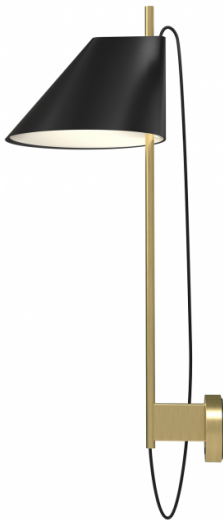

# Louis Poulsen Yuh LED Wall Light

LA4953

SOURCE: <https://www.davidvillagelighting.co.uk/product/Louis-Poulsen-Yuh-LED-Wall-Light/18266>

### Louis Poulsen Yuh Wall

A lamp that is all about you. The Yuh wall light was specifically made to give you all the freedom to adjust the light as you wish: you can rotate, incline or move the diffuser up and down to adjust the lighting.

GramFratesi and Louis Poulsen collaborated for the Yuh collection. The Yuh wall light emits a direct downlight and as always is glare-free. A slim opening at the top of the diffuser illuminates the light it self and brings a warm ambience to the room.

The Yuh wall light is available in a black and white colour, with a matching colour stem or a brass stem. The dimmer and switch, located on the wall box, allow you to dim the light or even set a timer function. You can select for the light to turn off automatically at 0hrs/4hrs/8hrs. There is also a [floor](#) and [table](#) version available.