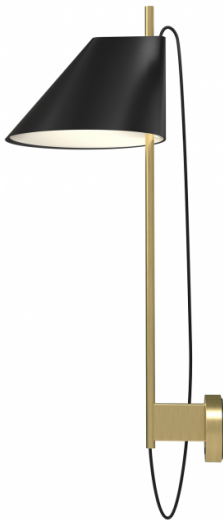

louis poulsen

Louis Poulsen Yuh LED Wall Light

LA4953

SOURCE: <https://www.davidvillagelighting.co.uk/product/Louis-Poulsen-Yuh-LED-Wall-Light/18266>

PRODUCT DESCRIPTION

Designer: GamFratesi

Louis Poulsen Yuh Wall

A lamp that is all about you. The Yuh wall light was specifically made to give you all the freedom to adjust the light as you wish: you can rotate, incline or move the diffuser up and down to adjust the lighting.

GamFratesi and Louis Poulsen collaborated for the Yuh collection. The Yuh wall light emits a direct downlight and as always is glare-free. A slim opening at the top of the diffuser illuminates the light it self and brings a warm ambience to the room.

The Yuh wall light is available in a black and white colour, with a matching colour stem or a brass stem. The dimmer and switch, located on the wall box, allow you to dim the light or even set a timer function. You can select for the light to turn off automatically at 0hrs/4hrs/8hrs. There is also a [floor](#) and [table](#) version available.