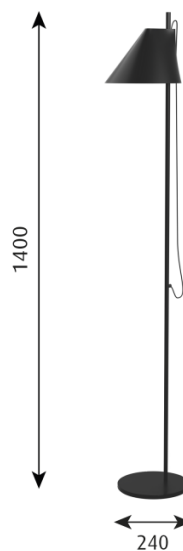

A personal floor lamp which is functional, taking up minimum space. The designers worked hard to design a light that can be moved in every way along its axis, rotate, incline or move up&down. The diffuser emits a direct downlight, glare-free, but a slim opening at the top allows for some light to escape and provide a warm ambience around it.

The Yuh floor lamp is available in an all black or all white colour, as well as in a black/brass or white/brass with a matching marble base.

The switch and dimmer is located at the top of the stem and functions also as a timer to automatically turn off the light at 0hrs/4hrs/8hrs.

## PRODUCT SPECIFICATION

**Light Source:** 10W, 2700K, 446 Lumens

**IP Code:** 20

**Dimming:** Integrated dimmer on the product.

**Dimensions:** Height: 140cm  
Base: Ø24cm

**For all sales and technical enquiries, please contact:**