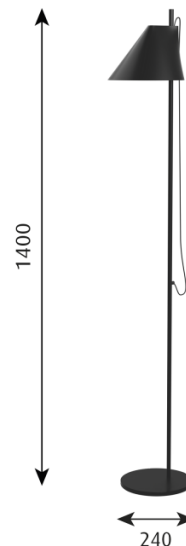

A personal floor lamp which is functional, taking up minimum space. The designers worked hard to design a light that can be moved in every way along its axis, rotate, incline or move up&down. The diffuser emits a direct downlight, glare-free, but a slim opening at the top allows for some light to escape and provide a warm ambience around it.

The Yuh floor lamp is available in an all black or all white colour, as well as in a black/brass or white/brass with a matching marble base.

The switch and dimmer is located at the top of the stem and functions also as a timer to automatically turn off the light at 0hrs/4hrs/8hrs.

PRODUCT SPECIFICATION

Light Source: 10W, 2700K, 446 Lumens

IP Code: 20

Dimming: Integrated dimmer on the product.

Dimensions: Height: 140cm
Base: Ø24cm

For all sales and technical enquiries, please contact: