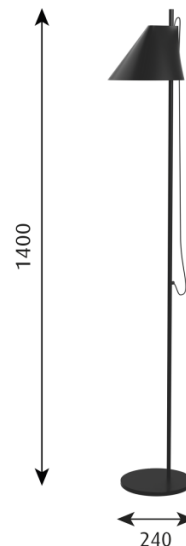

A personal floor lamp which is functional, taking up minimum space. The designers worked hard to design a light that can be moved in every way along its axis, rotate, incline or move up&down. The diffuser emits a direct downlight, glare-free, but a slim opening at the top allows for some light to escape and provide a warm ambience around it.

The Yuh floor lamp is available in an all black or all white colour, as well as in a black/brass or white/brass with a matching marble base.

The switch and dimmer is located at the top of the stem and functions also as a timer to automatically turn off the light at 0hrs/4hrs/8hrs.

PRODUCT SPECIFICATION

- Light Source:** 10W, 2700K, 446 Lumens
- IP Code:** 20
- Dimming:** Integrated dimmer on the product.
- Dimensions:** Height: 140cm
Base: Ø24cm

For all sales and technical enquiries, please contact: