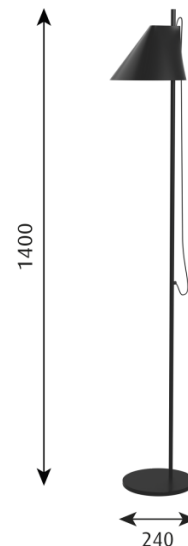

A personal floor lamp which is functional, taking up minimum space. The designers worked hard to design a light that can be moved in every way along its axis, rotate, incline or move up&down. The diffuser emits a direct downlight, glare-free, but a slim opening at the top allows for some light to escape and provide a warm ambience around it.

The Yuh floor lamp is available in an all black or all white colour, as well as in a black/brass or white/brass with a matching marble base.

The switch and dimmer is located at the top of the stem and functions also as a timer to automatically turn off the light at 0hrs/4hrs/8hrs.

PRODUCT SPECIFICATION

Light Source: 10W, 2700K, 446 Lumens

IP Code: 20

Dimming: Integrated dimmer on the product.

Dimensions: Height: 140cm
Base: Ø24cm

For all sales and technical enquiries, please contact: