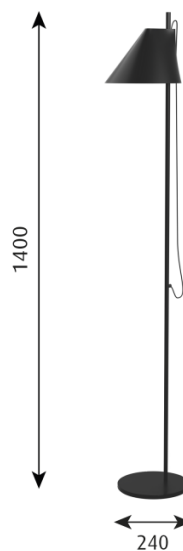

A personal floor lamp which is functional, taking up minimum space. The designers worked hard to design a light that can be moved in every way along its axis, rotate, incline or move up&down. The diffuser emits a direct downlight, glare-free, but a slim opening at the top allows for some light to escape and provide a warm ambience around it.

The Yuh floor lamp is available in an all black or all white colour, as well as in a black/brass or white/brass with a matching marble base.

The switch and dimmer is located at the top of the stem and functions also as a timer to automatically turn off the light at 0hrs/4hrs/8hrs.

PRODUCT SPECIFICATION

Light Source: 10W, 2700K, 446 Lumens

IP Code: 20

Dimming: Integrated dimmer on the product.

Dimensions: Height: 140cm
Base: Ø24cm

For all sales and technical enquiries, please contact: