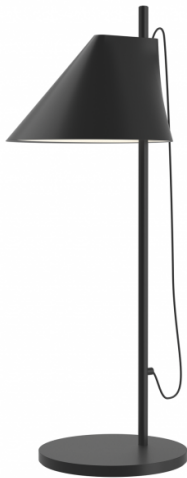

louis poulsen

Louis Poulsen Yuh LED Table Lamp

LA4951T

SOURCE: <https://www.davidvillagelighting.co.uk/product/Louis-Poulsen-Yuh-LED-Table-Lamp/18264>

PRODUCT DESCRIPTION

Designer: GamFratesi

Yuh Table Lamp by Louis Poulsen

A lamp with a background, the [Yuh collection](#) was designed by GamFratesi, a duo of architects, based on thorough research on the iconic Danish designers Poul Henningsen and inspired by Arne Jacobsen.

The Yuh takes some of its elements from the [AJ lamp](#); the geometry of the shade, the angle and the alignment with the floor give it a bit of a sculptural or even architectural component.

The Yuh is meant to be personal, its flexible so that you can adapt it whichever way you want. You can incline, rotate, rise or lower the diffuser and using a built in dimmer you can adjust the brightness to your liking. The angle of the diffuser can be adjusted to direct the light where you need it, while a slim opening at the top allows for some light to escape and illuminate the lamp it self.

The table light is available in an all black or all white finish with an aluminium base, while the white/brass or black/brass finish option come with a matching colour marble base. Dimmer and switch are located at the top part of the tube, which can also act as a timer function to turn the light off after 0hrs/4hrs/8hrs.