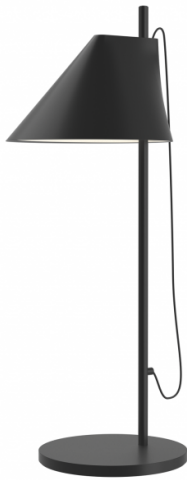

louis poulsen

Louis Poulsen Yuh LED Table Lamp

LA4951T

SOURCE: <https://www.davidvillagelighting.co.uk/product/Louis-Poulsen-Yuh-LED-Table-Lamp/18264>

PRODUCT DESCRIPTION

Designer: GamFratesi

Yuh Table Lamp by Louis Poulsen

A lamp with a background, the [Yuh collection](#) was designed by GamFratesi, a duo of architects, based on thorough research on the iconic Danish designers Poul Henningsen and inspired by Arne Jacobsen.

The Yuh takes some of its elements from the [AJ lamp](#); the geometry of the shade, the angle and the alignment with the floor give it a bit of a sculptural or even architectural component.

The Yuh is meant to be personal, its flexible so that you can adapt it whichever way you want. You can incline, rotate, rise or lower the diffuser and using a built in dimmer you can adjust the brightness to your liking. The angle of the diffuser can be adjusted to direct the light where you need it, while a slim opening at the top allows for some light to escape and illuminate the lamp it self.

The table light is available in an all black or all white finish with an aluminium base, while the white/brass or black/brass finish option come with a matching colour marble base. Dimmer and switch are located at the top part of the tube, which can also act as a timer function to turn the light off after 0hrs/4hrs/8hrs.