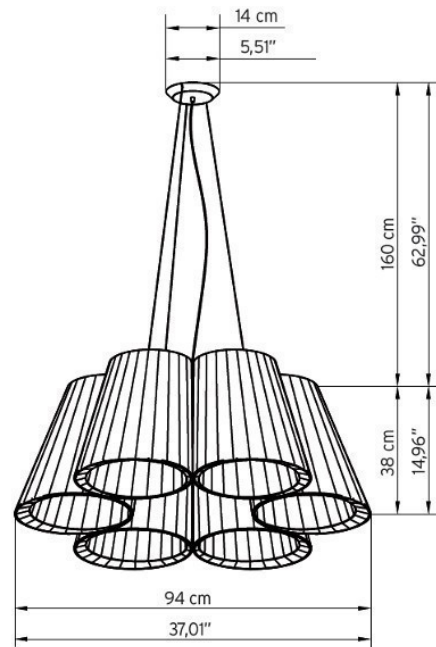

For all sales and technical enquiries, please contact:

+44 (0)114 263 4266

info@davidvillagelighting.co.uk

www.davidvillagelighting.co.uk