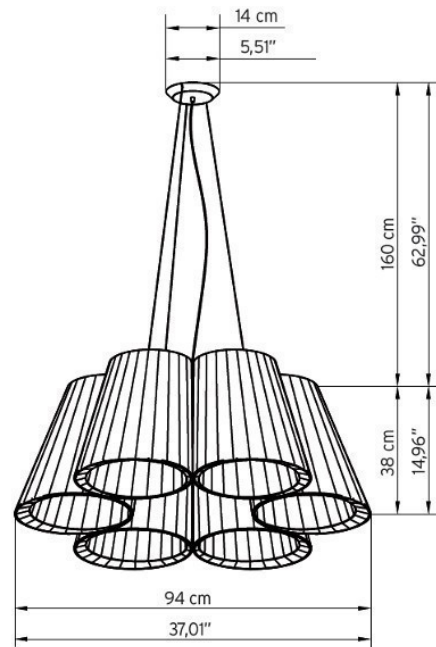

Modoluce Florinda 6 Pendant

LA4950

SOURCE: <https://www.davidvillagelighting.co.uk/product/Modoluce-Florinda-6-Pendant/18257>

PRODUCT DESCRIPTION

Modoluce Florinda 6 Suspension

Florence Suspension with 6 shades in hand folded pleated material, available in 6 colours: white, beige, fuschia, black, purple, orange or dark brown.

A timeless design, which gives a wonderful light and shadow effect.

PRODUCT SPECIFICATION

Light Source: 6 x 70W E27 + 1 x 42W E14 (excluded)

Dimming: Dimmable via mains phase dimming.

Dimensions: Ø 94cm shade
200 cm drop height
38 cm shade height