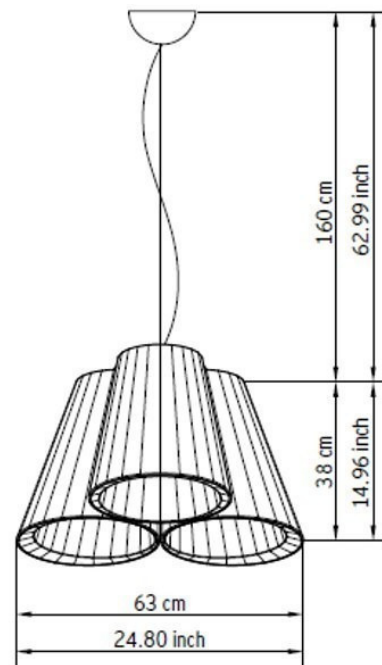

A timeless design, which gives a wonderful light and shadow effect.

Available in other colours; please contact us for details.

Lamps excluded

PRODUCT SPECIFICATION

Light Source: 3 x Max 70W E27 (excluded)

IP Code: 20

Dimming: Dimmable via mains phase dimming.

Dimensions: Shade Diameter: 63cm

For all sales and technical enquiries, please contact:

+44 (0)114 263 4266

info@davidvillagelighting.co.uk

www.davidvillagelighting.co.uk