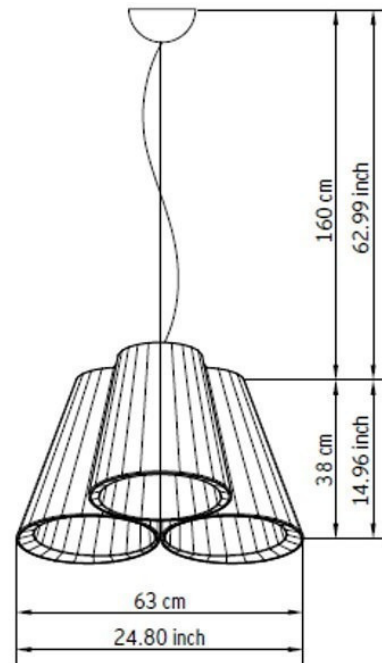

## PRODUCT SPECIFICATION

**Light Source:** 3 x Max 70W E27 (excluded)

**IP Code:** 20

**Dimming:** Dimmable via mains phase dimming.

**Dimensions:** Shade Diameter: 63cm

For all sales and technical enquiries, please contact: