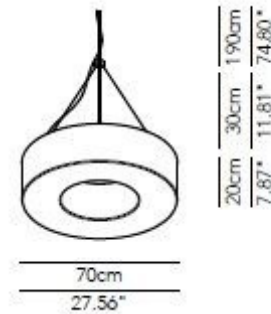

This 70cm diameter version is as a single wire suspension.

The 70cm version is also available as a 3 wire suspension, please contact us for more information.

Also available with a 100cm diameter and a 150cm diameter.

For further details on pricing, lamp options & sizes please [contact us](#).

PRODUCT SPECIFICATION

Light Source: 6 x Max 42W E27 (excluded)

IP Code: 31

For all sales and technical enquiries, please contact: