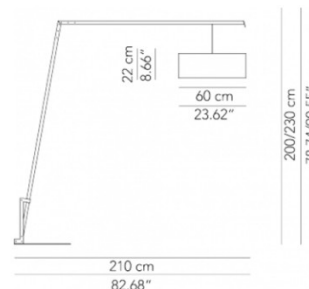

Please note, an in-line dimmer on the cable is available on request. Please [contact us](#) for more details and pricing.

PRODUCT SPECIFICATION

Light Source: 1 x Max 70W E27 (Excluded)

IP Code: 20

Dimming: In-line on/off switch included on cable.

Dimensions: Shade: Ø60cm
Shade Height: 22cm
Depth: 175-210cm
Height: 200-230cm

Cable Length: 225cm

For all sales and technical enquiries, please contact:

+44 (0)114 263 4266

info@davidvillagelighting.co.uk