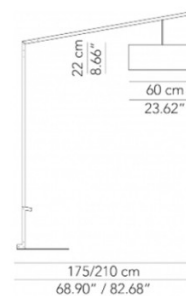

Please note, an in-line dimmer on the cable is available on request. Please [contact us](#) for more details and pricing.

PRODUCT SPECIFICATION

Light Source: 1 x Max 70W E27 (Excluded)

IP Code: 20

Dimming: In-line on/off switch included on cable.

Dimensions: Shade: Ø60cm
Shade Height: 22cm
Depth: 175-210cm
Height: 200-230cm

Cable Length: 225cm

For all sales and technical enquiries, please contact:

+44 (0)114 263 4266

info@davidvillagelighting.co.uk