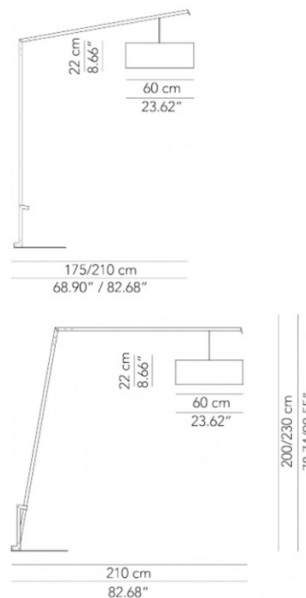

ModoLuce Angelica Floor Lamp

LA4946

SOURCE: <https://www.davidvillagelighting.co.uk/product/ModoLuce-Angelica-Floor-Lamp/18251>

PRODUCT DESCRIPTION

ModoLuce Angelica Floor Lamp

The ModoLuce Angelica Floor Lamp is a striking design that merges oversized proportions with adjustable functionality. Designed by Grasselli + Modo Luce R&D, this floor lamp features a cantilevered arm adjustable in two positions, along with a 160-degree rotational axis, offering maximum flexibility and personalised lighting. The sturdy metal structure, available in matt white or black, is complemented by a choice of cotton lampshades in coordinating finishes.

PRODUCT SPECIFICATION

Light Source: 1 x Max 70W E27 (Excluded)

IP Code: 20

Dimensions: Shade: Ø60cm
Shade Height: 22cm
Depth: 175-210cm
Height: 200-230cm

For all sales and technical enquiries, please contact: