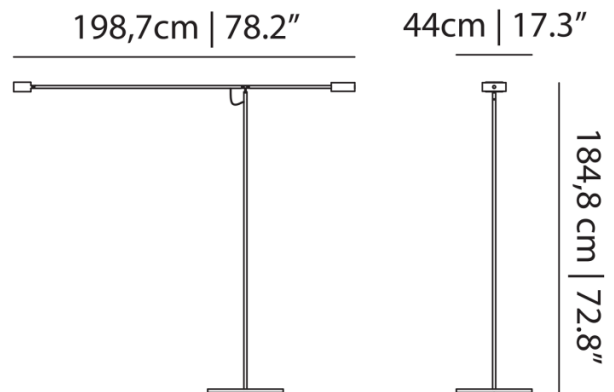

Moooi T Lamp LED Floor Lamp

LA4945

SOURCE: <https://www.davidvillagelighting.co.uk/product/Moooi-T-Lamp-LED-Floor-Lamp/18250>

PRODUCT DESCRIPTION

Designer: Marcel Wanders

T-Lamp by Moooi

T-Lamp was designed by Marcel Wanders for Dutch manufacturer, Moooi. The concept behind the lamp was based on kinetics and energy, gracefully tied together. Perhaps it is why the floor lamp reminds us of the innovative mobiles by American sculptor, Alexander Calder. T-Lamp floor lamp maintains its balance via a solid marble base and the counter weight. With a slim and streamlined silhouette, the lamp is the perfect lighting solution for any interior space. The lamp benefits from an integrated LED source, which can be dimmed, allowing you to tailor the light brightness. You can adjust the position of the light, as the horizontal stem can be tilted to a certain degree, constantly maintaining the perfect equilibrium.

PRODUCT SPECIFICATION

Light Source: 20W, 2700K, 1150 Lumens

IP Code: 20

Dimming: In line dimmer included on cable.

Dimensions: Height: 184.8cm
Width: 44cm
Length: 198.7cm
Cable Length: 350cm

For all sales and technical enquiries, please contact: