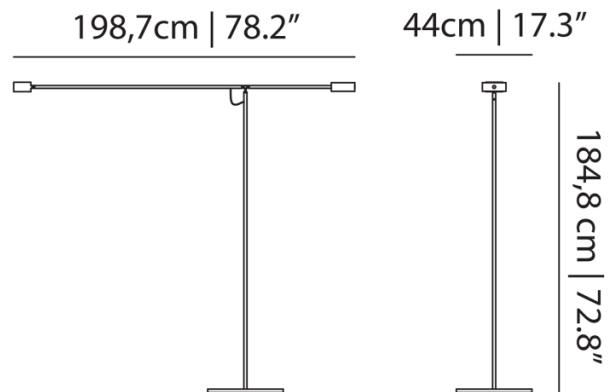

## PRODUCT SPECIFICATION

**Light Source:** 20W, 2700K, 1150 Lumens

**IP Code:** 20

**Dimming:** In line dimmer included on cable.

**Dimensions:** Height: 184.8cm  
Width: 44cm  
Length: 198.7cm  
Cable Length: 350cm