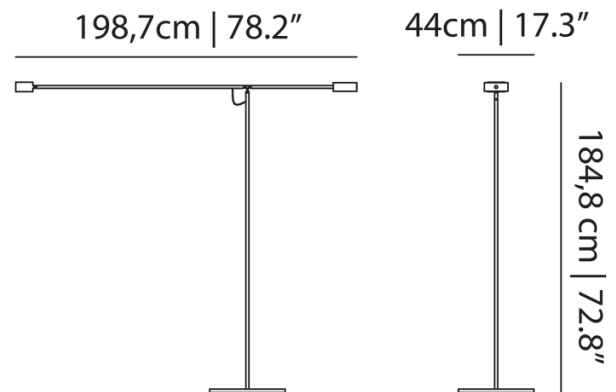

For all sales and technical enquiries, please contact:

+44 (0)114 263 4266

info@davidvillagelighting.co.uk

www.davidvillagelighting.co.uk