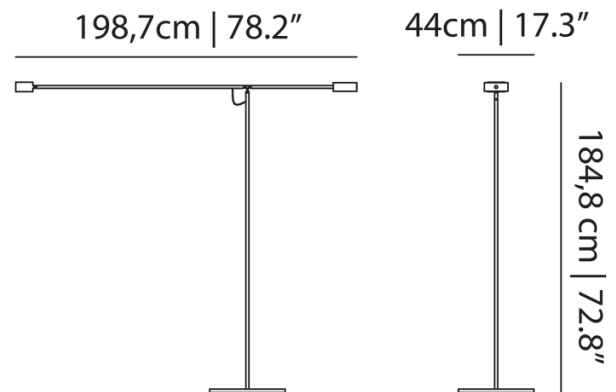

## PRODUCT SPECIFICATION

**Light Source:** 20W, 2700K, 1150 Lumens

**IP Code:** 20

**Dimming:** In line dimmer included on cable.

**Dimensions:** Height: 184.8cm  
Width: 44cm  
Length: 198.7cm  
Cable Length: 350cm