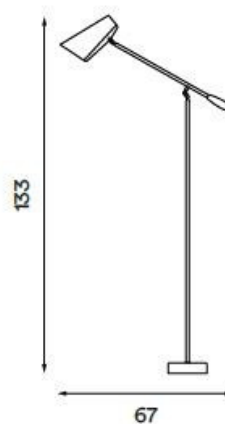

Northern Northern Birdy Floor Lamp

LA4942

SOURCE: <https://www.davidvillagelighting.co.uk/product/Northern-Birdy-Floor-Lamp/18247>

PRODUCT DESCRIPTION

Designer: Birger Dahl

Northern Birdy Floor Lamp

The Northern Birdy Floor Lamp was designed by renowned designer Birger Dahl in 1952. The series, which also includes a [table lamp](#), [short wall light](#), and [swing wall light](#), was originally produced by the Norwegian electricity company Sønnico. In 2013 Northern Lighting re-released the collection, allowing it to be available once more to interiors around the world. The modernist style of the Birdy means that despite its extensive history, it fits in with contemporary interiors today.

The Birdy Floor Lamp is available in a black, grey, white, and black/brass finish. The muted tones and minimalistic style make it a perfect lighting solution for both commercial and residential settings, blending in with a range of styles and decors. Due to its adjustable head, the Birdy Floor Lamp is ideal for functional lighting in an office or living room. The directional lighting for the shade creates bright task lighting for reading or working under. Display on its own or with other pieces from the Birdy Collection to create a consistent modernistic theme throughout your home.

PRODUCT SPECIFICATION

Light Source: 1 x Max 11W LED E27 (excluded)

IP Code: 20

Dimming: In-line on/off switch included on cable.

Dimensions: Height: 133cm
Depth: 67cm
Cable Length: 200cm

For all sales and technical enquiries, please contact: