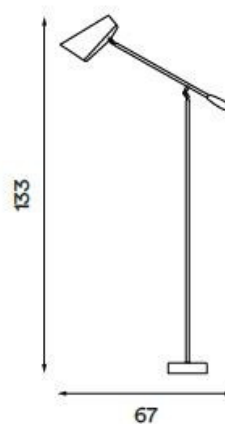

## PRODUCT SPECIFICATION

**Light Source:** 1 x Max 11W LED E27 (excluded)

**IP Code:** 20

**Dimming:** In-line on/off switch included on cable.

**Dimensions:** Height: 133cm  
Depth: 67cm  
Cable Length: 200cm