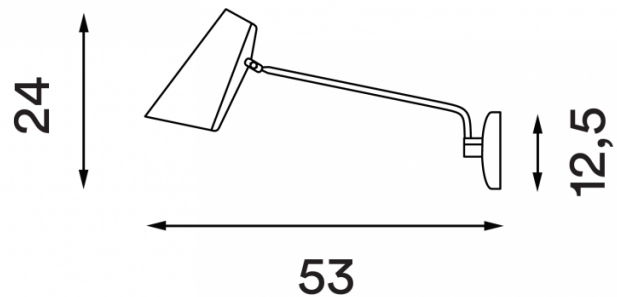

## PRODUCT SPECIFICATION

- Light Source:** 1 x Max 11W LED E27 (excluded)
- IP Code:** 20
- Dimming:** In-line on/off switch included on cable.
- Dimensions:**
  - Depth: 53cm
  - Height: 24cm
  - Wall Mount Height: 12.5cm
  - Cable Length: 200cm