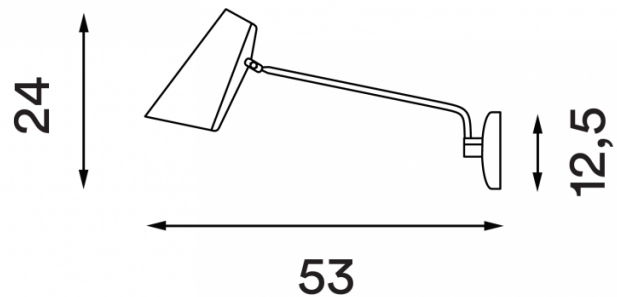

PRODUCT SPECIFICATION

- **Light Source:** 1 x Max 11W LED E27 (excluded)
- **IP Code:** 20
- **Dimming:** In-line on/off switch included on cable.
- **Dimensions:**
  - Depth: 53cm
  - Height: 24cm
  - Wall Mount Height: 12.5cm
  - Cable Length: 200cm