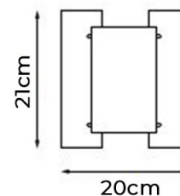

The Butterfly Wall Lamp is comprised of overlapping panels that diffuse light into a soft and evenly distributed glow. Light surrounds the shade while the openings at the top and bottom provide a direct light that illuminates the wall it sits on. Install as a single decorative piece or as multiples, lining the length of a hallway or in a cluster to create a striking visual display. This wall light is available in a wide range of colour options and a choice of perforated or solid metal, meaning it will suit a variety of interiors and personal styles.

PRODUCT SPECIFICATION

Light Source: 1 x Max 60W E27 (excluded)

IP Code: 20

Dimming: Dimmable via mains phase dimming.

Dimensions: Width: 20cm
Height: 21cm
Depth: 10cm
Cable Length: 190cm

For all sales and technical enquiries, please contact: