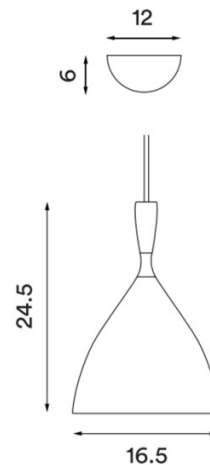

PRODUCT SPECIFICATION

Light Source: 1 x Max 60W E27 (excluded)

IP Code: 20

Dimming: Dimmable via mains phase dimming.

Dimensions: Shade: Ø16.5cm
Shade Height: 24.5cm
Ceiling Canopy: 12 x 6cm
Cable Length: 370cm