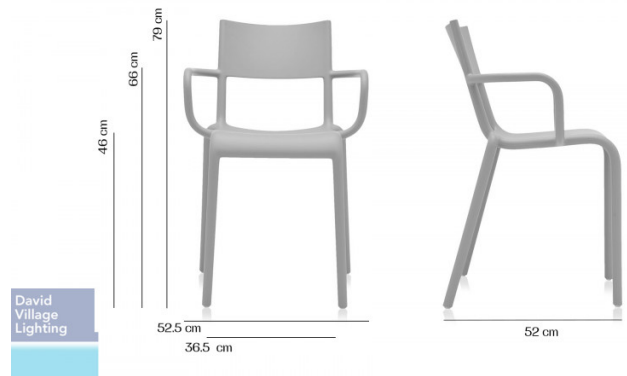

The Generic A, with a high and wide seat-back, comfortable armrests and a generally functional design is meant to be of service for the general public. The Generic A chair is available in 6 pastel colour options and can be used in both indoor and outdoor settings.

**Please note** that Generic A Chairs must be ordered in pairs.

**PRODUCT SPECIFICATION**

- Dimensions:** 52.5 cm width  
 36.5 cm seat width  
 46 cm seat height  
 66 cm armrest height  
 79 cm chair height  
 52 cm depth