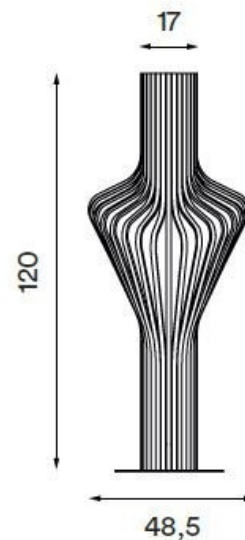

Northern Northern Diva Floor Lamp

LA4920

SOURCE: <https://www.davidvillagelighting.co.uk/product/Northern-Diva-Floor-Lamp/18207>

PRODUCT DESCRIPTION

Diva Floor Lamp by Northern

Christened with a name often given to extravagant personalities, this set of bent plywood pendant lamps has a lot to live up to. Like others who share the name, Diva takes centre stage. When suspended from the ceiling, the pendant version provides an attractive focal point while softly diffusing light over the room beneath it. The shade's spiralling shape creates a multi-directional design that can be appreciated from two different vantage points, forming two distinct versions of a single design.

The floor lamp is attached to a discreet base made of polished steel. The inner stem supports a mouth-blown glass globe with a frosted surface that softens the light. Both versions of Diva are available in laminated oak or walnut, materials chosen for their ability to create sweeping, sculptural shapes that remain durable and strong. Made from 32 individual strips of wood, the lamp is handmade using the tools and techniques of traditional Norwegian laminated wood craftsmanship. Whether illuminated at night or seen in the cold light of day, Diva promises to make its presence felt.

PRODUCT SPECIFICATION

Light Source: 1 x Max 40W G9 (excluded)

IP Code: 20

Dimming: In line dimmer included on cable.

Dimensions: Height: 120cm
Width: 48.5cm
Cable Length: 200cm

For all sales and technical enquiries, please contact: