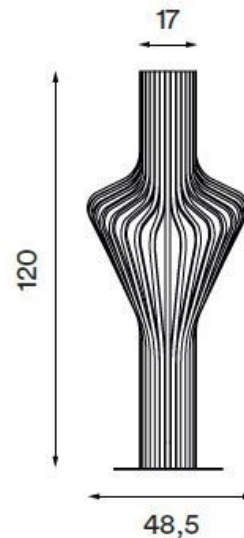

Northern Northern Diva Floor Lamp

LA4920

SOURCE: <https://www.davidvillagelighting.co.uk/product/Northern-Diva-Floor-Lamp/18207>

PRODUCT DESCRIPTION

Diva Floor Lamp by Northern

Christened with a name often given to extravagant personalities, this set of bent plywood pendant lamps has a lot to live up to. Like others who share the name, Diva takes centre stage. When suspended from the ceiling, the pendant version provides an attractive focal point while softly diffusing light over the room beneath it. The shade's spiralling shape creates a multi-directional design that can be appreciated from two different vantage points, forming two distinct versions of a single design.

The floor lamp is attached to a discreet base made of polished steel. The inner stem supports a mouth-blown glass globe with a frosted surface that softens the light. Both versions of Diva are available in laminated oak or walnut, materials chosen for their ability to create sweeping, sculptural shapes that remain durable and strong. Made from 32 individual strips of wood, the lamp is handmade using the tools and techniques of traditional Norwegian laminated wood craftsmanship. Whether illuminated at night or seen in the cold light of day, Diva promises to make its presence felt.

PRODUCT SPECIFICATION

Light Source: 1 x Max 40W G9 (excluded)

IP Code: 20

Dimming: In line dimmer included on cable.

Dimensions: Height: 120cm
Width: 48.5cm
Cable Length: 200cm

For all sales and technical enquiries, please contact: