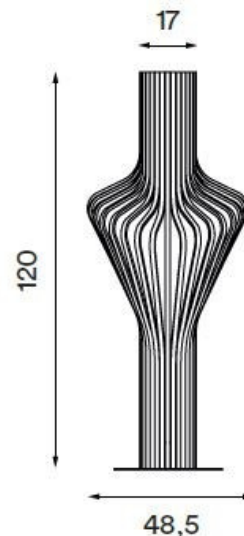

### Northern Diva Floor Lamp

The Diva Floor Lamp was designed by Peter Natedal & Thomas Kalvatn Egset for Northern. As the name suggests, this floor lamp is designed to be center-stage in any interior, catching the eye of those nearby. Its curved, sweeping silhouette is created using 32 individual oak strips, handmade with traditional Norwegian tools and techniques. Peter Natedal & Thomas Kalvatn Egset chose oak as the material for this shade due to its ability to be shaped into organic curves while remaining durable and strong. The shade's spiraling shape means that the appearance of the lamp changes depending on its audience's point of view, forming multiple versions of a single design.

The Diva Floor Lamp is attached to a discreet polished steel base. The frame supports a mouth-blown, frosted glass globe that diffuses light into a gentle glow that surrounds the shade. The warm and ambient light is perfect for creating a welcoming ambiance in any interior. Display in a lounge or living room, on its own, or alongside the [Diva Pendant](#) to create a striking display that is bound to make its presence felt.

## PRODUCT SPECIFICATION

**Light Source:** 1 x Max 40W G9 (excluded)

**IP Code:** 20

**Dimming:** In-line dimmer included on cable.

**Dimensions:** Height: 120cm  
Width: 48.5cm  
Cable Length: 200cm

**For all sales and technical enquiries, please contact:**