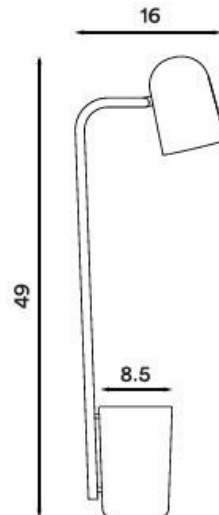

Cable : Black or white (white body only)

PRODUCT SPECIFICATION

Light Source: 1 x Max 6W LED GU10 (excluded)

IP Code: 20

Dimming: In line on/off switch on cable.

Dimensions: Shade: Ø10cm
Height: 49cm
Depth: 16cm
Base: Ø3.5cm
Cable Length: 200cm