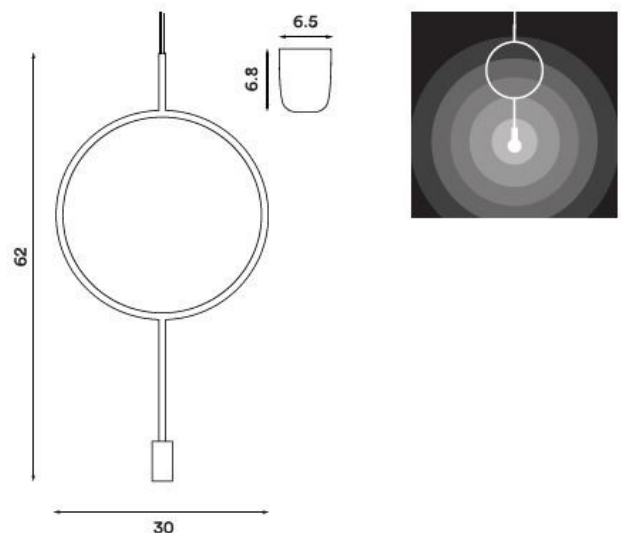

Northern Northern Circle Pendant

LA4913

SOURCE: <https://www.davidvillagelighting.co.uk/product/Northern-Circle-Pendant/18200>

PRODUCT DESCRIPTION

Circle Pendant by Northern

With the circle as its starting point, this eye-catching pendant lamp uses simple graphic lines to create its signature round shape. Circle is a minimalist design that breaks away from traditional chandeliers to make a contemporary statement. A single light can be installed on its own to create a focal point, or be combined with several others to create unique compositions. Though simple in style, each detail has been thoughtfully considered to create a thoroughly versatile and sculptural light. With its graphic shape and creative potential, Circle is as original as it is beautiful.

PRODUCT SPECIFICATION

- Light Source:** 1 x Max 40W E14 (excluded)
- IP Code:** 20
- Dimming:** Dimmable via mains phase dimming.
- Dimensions:** Height: 62cm
Width: 30cm
Ceiling Rose: 6.5cm x 6.8cm
Cable Length: 370cm