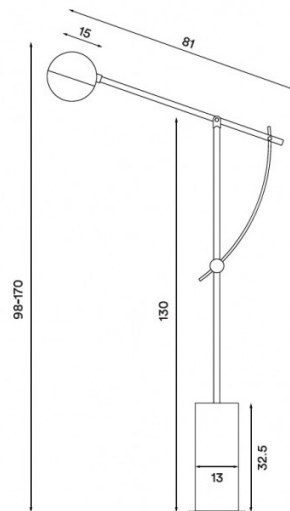

Northern Northern Balancer Floor Lamp

LA4911

SOURCE: <https://www.davidvillagelighting.co.uk/product/Northern-Balancer-Floor-Lamp/18198>

PRODUCT DESCRIPTION

Designer: Yuue

Northern Balancer Floor Lamp

The Northern Balancer Floor Lamp was designed by design duo Yuue. The heavy base of The Balancer acts as an anchor for the lamp with the shade as the counterbalance; conveying the inspiration behind the lamp's name. The Balancer Floor Lamp features a sleek, geometric profile. The frame is manufactured using black, powder-coated steel which acts as a striking contrast against the light that emanates from the diffuser. The frosted, globe-shaped diffuser filters light into a glare-free glow that surrounds the lamp.

PRODUCT SPECIFICATION

Light Source: 1 x Max 60W E27 (excluded)

IP Code: 20

Dimming: In line dimmer included on cable.

Dimensions: Height: 98-170cm
 Arm Length: 81cm
 Shade: Ø15cm
 Base: Ø32.5cm
 Base Width: 13cm
 Base Height: 32.5cm
 Cable Length: 200cm