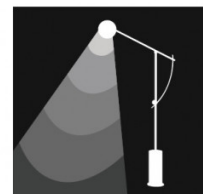

Northern Northern Balancer Floor Lamp

LA4911

SOURCE: <https://www.davidvillagelighting.co.uk/product/Northern-Balancer-Floor-Lamp/18198>

PRODUCT DESCRIPTION

Designer: Yuue

Northern Balancer Floor Lamp

The Northern Balancer Floor Lamp was designed by design duo Yuue. The heavy base of The Balancer acts as an anchor for the lamp with the shade as the counterbalance; conveying the inspiration behind the lamp's name. The Balancer Floor Lamp features a sleek, geometric profile. The frame is manufactured using black, powder-coated steel which acts as a striking contrast against the light that emanates from the diffuser. The frosted, globe-shaped diffuser filters light into a glare-free glow that surrounds the lamp.

Interactivity is at the heart of the Balancer Floor Lamp. The shade can be focused upwards to illuminate your surroundings, or downwards to create an ambient light in your interior. The light from the Balancer is both diffused and direct, creating a balance of atmosphere and ambient lighting. The Balancer is also available as a [Wall Light](#), which can be displayed with the floor lamp to create a contemporary display throughout your home. Perfect for adding ambient lighting in bedrooms, hallways, or communal spaces.

PRODUCT SPECIFICATION

- Light Source:** 1 x Max 60W E27 (excluded)
- IP Code:** 20
- Dimming:** In-line dimmer included on cable.
- Dimensions:**
 - Height: 98-170cm
 - Arm Length: 81cm
 - Shade: Ø15cm
 - Base: Ø32.5cm
 - Base Width: 13cm
 - Base Height: 32.5cm
 - Cable Length: 200cm