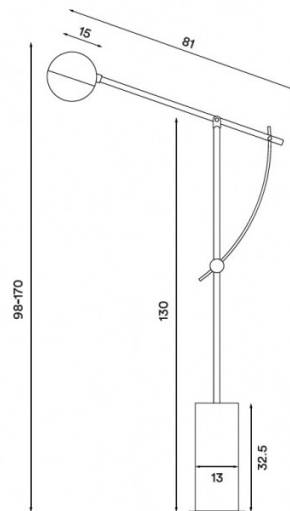

Northern Northern Balancer Floor Lamp

LA4911

SOURCE: <https://www.davidvillagelighting.co.uk/product/Northern-Balancer-Floor-Lamp/18198>

PRODUCT DESCRIPTION

Designer: Yuue

Northern Balancer Floor Lamp

The Northern Balancer Floor Lamp was designed by design duo Yuue. The heavy base of The Balancer acts as an anchor for the lamp with the shade as the counterbalance; conveying the inspiration behind the lamp's name. The Balancer Floor Lamp features a sleek, geometric profile. The frame is manufactured using black, powder-coated steel which acts as a striking contrast against the light that emanates from the diffuser. The frosted, globe-shaped diffuser filters light into a glare-free glow that surrounds the lamp.

PRODUCT SPECIFICATION

- Light Source:** 1 x Max 60W E27 (excluded)
- IP Code:** 20
- Dimming:** In-line dimmer included on cable.
- Dimensions:**
 - Height: 98-170cm
 - Arm Length: 81cm
 - Shade: Ø15cm
 - Base: Ø32.5cm
 - Base Width: 13cm
 - Base Height: 32.5cm
 - Cable Length: 200cm