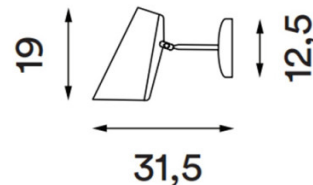

The shade of the wall light sits on a rotating axis, allowing you to direct the lighting to where it is required. The conical shade creates directional light, which is perfect for installing above a desk or coffee table for task lighting to read and work by.

## PRODUCT SPECIFICATION

**Light Source:** 1 x Max 11W E27 LED (excluded)

**IP Code:** 20

**Dimming:** In-line on/off switch included on cable.

**Dimensions:** Depth: 31.5cm  
Height: 19cm  
Base: 12.5cm  
Cable Length: 200cm