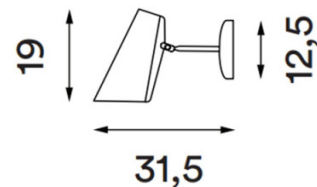

The shade of the wall light sits on a rotating axis, allowing you to direct the lighting to where required. The conical shade creates directional light which is perfect for installing above a desk or coffee table for task lighting to read and work by. True to Scandinavian style, this wall light features a cable and plug which requires a nearby power socket. Alternatively, the light can be hard-wired into the wall by a qualified electrician if preferred.

## PRODUCT SPECIFICATION

**Light Source:** 1 x Max 11W E27 LED (excluded)

**IP Code:** 20

**Dimming:** In-line on/off switch included on cable.

**Dimensions:** Depth: 31.5cm  
Height: 19cm  
Base: 12.5cm  
Cable Length: 200cm