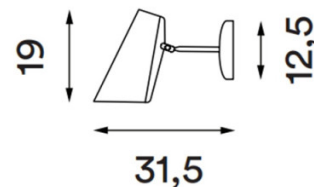

Please Note: The Birdy Wall Light comes with a cable and plug as standard, so it must be installed near a socket. The light can be hardwired by a qualified electrician and is supplied with a semi-transparent cover piece for the wire hole.

PRODUCT SPECIFICATION

Light Source: 1 x Max 11W E27 LED (excluded)

IP Code: 20

Dimming: In-line on/off switch included on cable.

Dimensions: Depth: 31.5cm
Height: 19cm
Base: 12.5cm
Cable Length: 200cm

For all sales and technical enquiries, please contact: