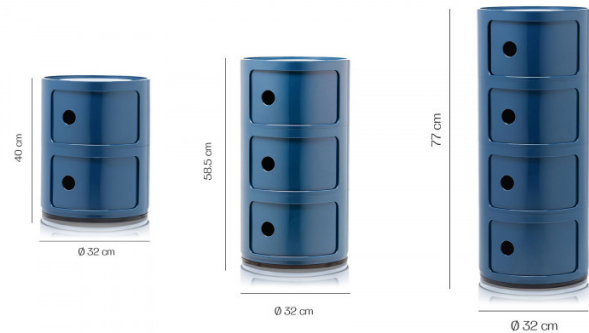

Flexible, functional and practical.

PRODUCT SPECIFICATION

Dimensions: 2 tier - Ø 32 cm x 40 cm
 3 tier - Ø 32 cm x 58.5 cm
 4 tier - Ø 32 cm x 77 cm

For all sales and technical enquiries, please contact: