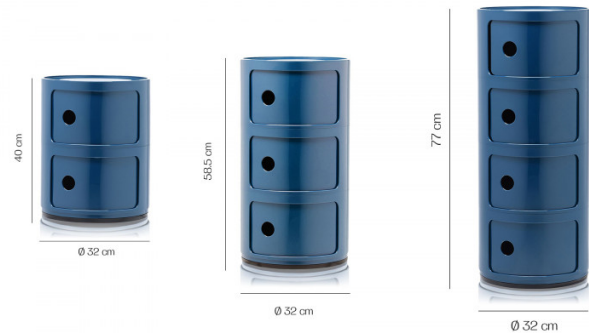

SOURCE: <https://www.davidvillagelighting.co.uk/product/Kartell-Componibili-Storage-Unit/18191>

PRODUCT DESCRIPTION

Designer: Anna Castelli Ferrieri

Componibili Storage Unit by Kartell

Designed to fit in every room of your house, the Componibili is a modular unit that comes with 2, 3 or 4 storage compartments and in 12 finish options. You can even stack each Componibili storage unit on top of each other and create as many tiers as you wish.

Flexible, functional and practical.

PRODUCT SPECIFICATION

Dimensions: 2 tier - Ø 32 cm x 40 cm
 3 tier - Ø 32 cm x 58.5 cm
 4 tier - Ø 32 cm x 77 cm

For all sales and technical enquiries, please contact: