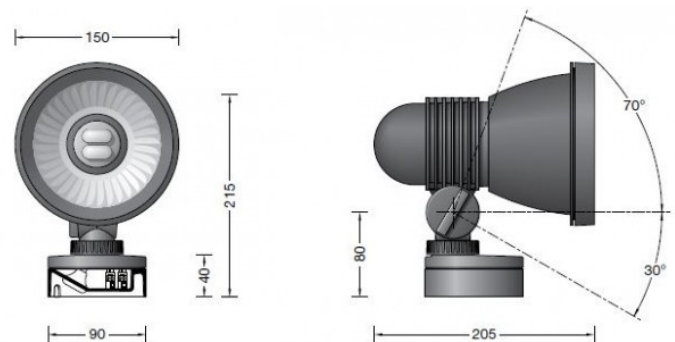

Bega 84259 Floodlight

LA4906

SOURCE: <https://www.davidvillagelighting.co.uk/product/Bega-84259-Floodlight/18189>

PRODUCT DESCRIPTION

Bega 84259 Floodlight

Symmetrical wide beam light distribution. Floodlight for permanent installation. These floodlights are ideal for use with LED lamps. The long service life and the high luminous efficiency of the lamps guarantee maintenance-friendly and cost-effective operation of these floodlights. Their operation without tools and the many different possible uses make them practical illumination devices around the house and in the garden.

Floodlight with broad spread light distribution for permanent installations on a wall, under a ceiling or on a pillar. For floodlighting plants, walls and other surfaces.

Materials:

- Floodlight made of glass-fibre reinforced polyamide
- Clear safety glass
- Silicone gasket
- Reflector made of anodised pure aluminium
- Rotation range of floodlight 325°

Part supply guarantee: 20 years

PRODUCT SPECIFICATION

- Light Source:** 1 x Max 8W E27 LED (included)
- IP Code:** 65
- Dimming:** Dimmable via mains phase dimming.
- Dimensions:** 15cm shade diameter
9cm base diameter
21.5cm height