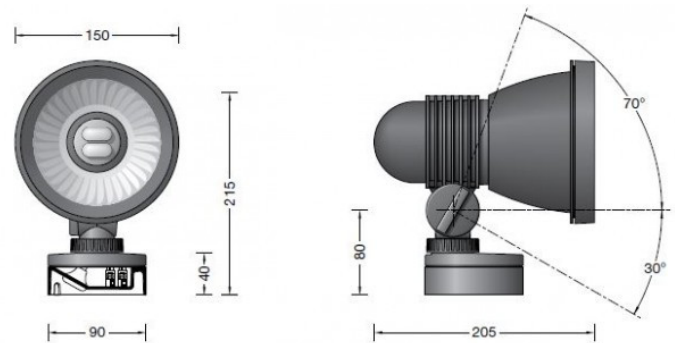

Bega 84259 Floodlight

LA4906

SOURCE: <https://www.davidvillagelighting.co.uk/product/Bega-84259-Floodlight/18189>

PRODUCT DESCRIPTION

Bega 84259 Floodlight

Symmetrical wide beam light distribution. Floodlight for permanent installation. These floodlights are ideal for use with LED lamps. The long service life and the high luminous efficiency of the lamps guarantee maintenance-friendly and cost-effective operation of these floodlights. Their operation without tools and the many different possible uses make them practical illumination devices around the house and in the garden.

Floodlight with broad spread light distribution for permanent installations on a wall, under a ceiling or on a pillar. For floodlighting plants, walls and other surfaces.

Materials:

- Floodlight made of glass-fibre reinforced polyamide
- Clear safety glass
- Silicone gasket
- Reflector made of anodised pure aluminium
- Rotation range of floodlight 325°

Part supply guarantee: 20 years

PRODUCT SPECIFICATION

- Light Source:** 1 x Max 8W E27 LED (included)
- IP Code:** 65
- Dimming:** Dimmable via mains phase dimming.
- Dimensions:** 15cm shade diameter
9cm base diameter
21.5cm height