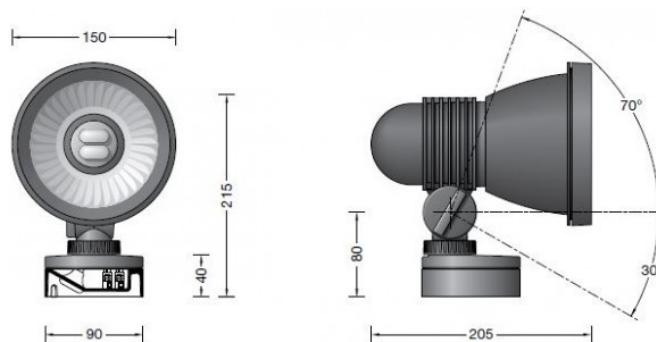

Bega 84259 Floodlight

LA4906

SOURCE: <https://www.davidvillagelighting.co.uk/product/Bega-84259-Floodlight/18189>

PRODUCT DESCRIPTION

Bega 84259 Floodlight

Symmetrical wide beam light distribution. Floodlight for permanent installation. These floodlights are ideal for use with LED lamps. The long service life and the high luminous efficiency of the lamps guarantee maintenance-friendly and cost-effective operation of these floodlights. Their operation without tools and the many different possible uses make them practical illumination devices around the house and in the garden.

Floodlight with broad spread light distribution for permanent installations on a wall, under a ceiling or on a pillar. For floodlighting plants, walls and other surfaces.

Materials:

- Floodlight made of glass-fibre reinforced polyamide
- Clear safety glass
- Silicone gasket
- Reflector made of anodised pure aluminium
- Rotation range of floodlight 325°

Part supply guarantee: 20 years

PRODUCT SPECIFICATION

- Light Source:** 1 x Max 8W E27 LED (included)
- IP Code:** 65
- Dimming:** Dimmable via mains phase dimming.
- Dimensions:** 15cm shade diameter
9cm base diameter
21.5cm height