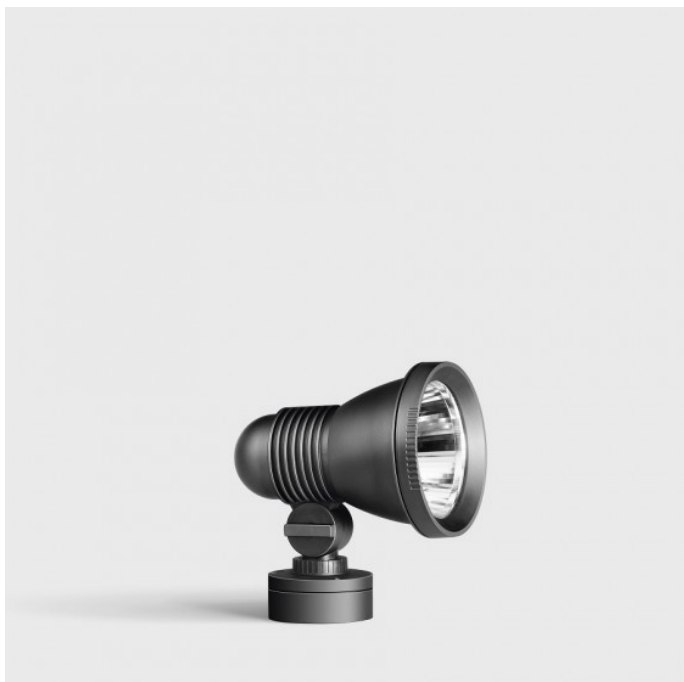

Bega 84259 Floodlight

LA4906

SOURCE: <https://www.davidvillagelighting.co.uk/product/Bega-84259-Floodlight/18189>

PRODUCT DESCRIPTION

Bega 84259 Floodlight

Symmetrical wide beam light distribution. Floodlight for permanent installation. These floodlights are ideal for use with LED lamps. The long service life and the high luminous efficiency of the lamps guarantee maintenance-friendly and cost-effective operation of these floodlights. Their operation without tools and the many different possible uses make them practical illumination devices around the house and in the garden.

Floodlight with broad spread light distribution for permanent installations on a wall, under a ceiling or on a pillar. For floodlighting plants, walls and other surfaces.

Materials:

- Floodlight made of glass-fibre reinforced polyamide
- Clear safety glass
- Silicone gasket
- Reflector made of anodised pure aluminium
- Rotation range of floodlight 325°

Part supply guarantee: 20 years

PRODUCT SPECIFICATION

- Light Source:** 1 x Max 8W E27 LED (included)
- IP Code:** 65
- Dimming:** Dimmable via mains phase dimming.
- Dimensions:** 15cm shade diameter
9cm base diameter
21.5cm height