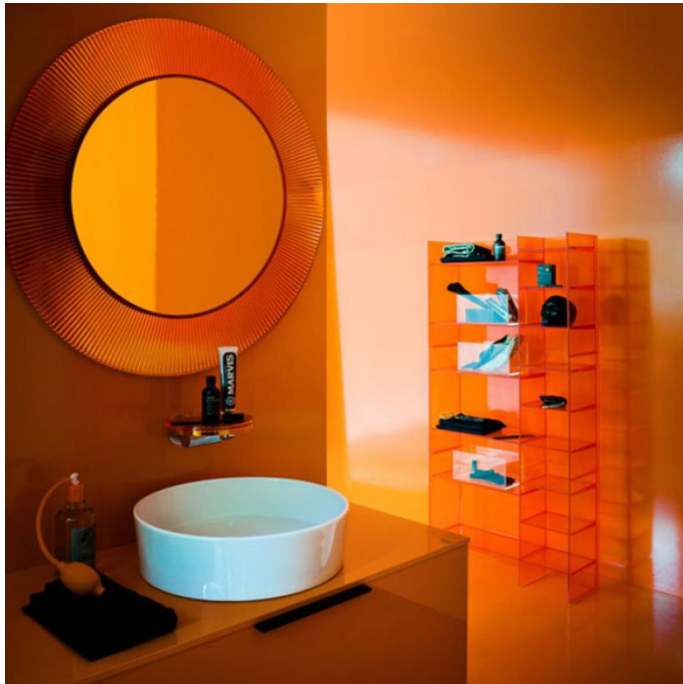

Kartell

Kartell All Saints Mirror

LA4900

SOURCE: <https://www.davidvillagelighting.co.uk/product/Kartell-All-Saints-Mirror/18176>

PRODUCT DESCRIPTION

Kartell All Saints Mirror

The All Saints mirror comes with a colourful PMMA frame with a pleated effect. The frame has a slight transparency making it versatile to match with any decor, whether minimalist, contemporary, eccentric or anti-conformist. The All Saints mirror can be used outside the bathroom as well, in the entrance-way, hallway, living room or the bedrooms.