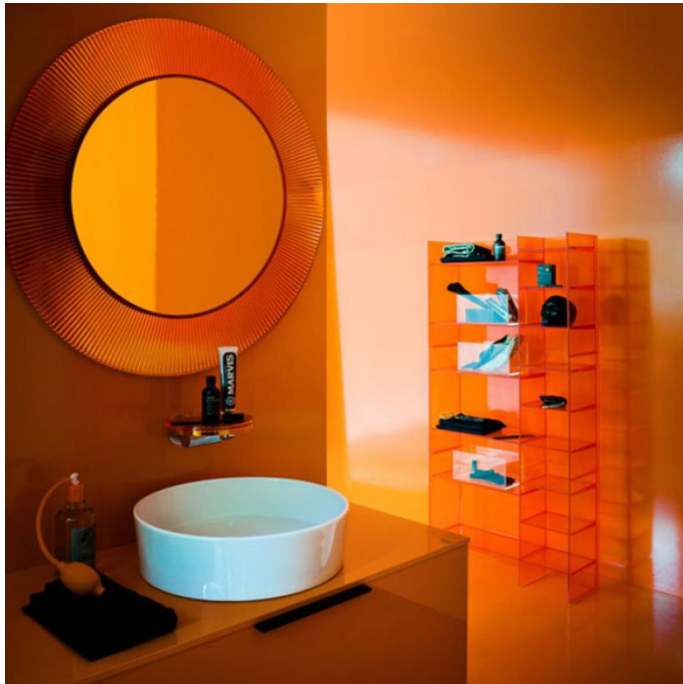

**Kartell**

**Kartell All Saints Mirror**

LA4900

SOURCE: <https://www.davidvillagelighting.co.uk/product/Kartell-All-Saints-Mirror/18176>

**PRODUCT DESCRIPTION**

**Kartell All Saints Mirror**

The All Saints mirror comes with a colourful PMMA frame with a pleated effect. The frame has a slight transparency making it versatile to match with any decor, whether minimalist, contemporary, eccentric or anti-conformist. The All Saints mirror can be used outside the bathroom as well, in the entrance-way, hallway, living room or the bedrooms.