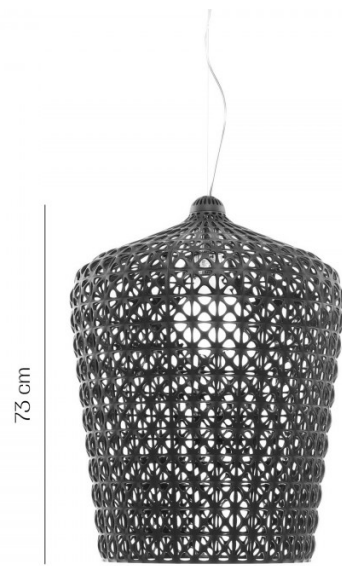

Kartell

Kartell Kabuki Pendant Light

LA4899

SOURCE: <https://www.davidvillagelighting.co.uk/product/Kartell-Kabuki-Pendant-Light/18175>

PRODUCT DESCRIPTION

Designer: Ferruccio Laviani

Kartell Kabuki Pendant Light

Part of the [Kabuki collection](#) from Kartell art director Ferruccio Laviani, the Kartell Kabuki Pendant Light retains all the key characteristics of the original [Kabuki Floor Lamp](#) in the form of a suspension light.

Kartell have used the latest iteration of their signature injection-moulding technology to create an intricate, lace-like structure through which light is diffused. The contrast between the resulting neo-baroque aesthetic and the cutting-edge process required to construct it is a recurring element in Laviani's designs (his [E' Pendant](#) is another example) which allows this light to fit equally well into both modern and classical environments, with its dimmable, integrated LED light source producing a warm ambient glow which is particularly perfect for illuminating intimate dining spaces.

The Kabuki Pendant is available in five colour options which you can mix and match to create your own unique cluster or arrangement. Combine with other members of the Kabuki family, such as the [indoor](#) and [outdoor](#) floor lamps and [Mini Kabuki](#) table lamp, to ensure a consistent design aesthetic throughout your home or commercial space.

PRODUCT SPECIFICATION

Light Source: 1 x max 15W E27 LED (excluded)

IP Code: 20

Dimming: Non-dimmable.

Dimensions: 73 cm shade height
Ø 50 cm shade
268 cm cord length