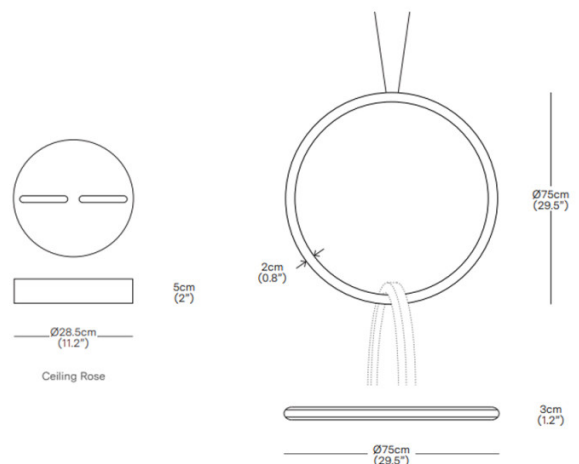

### Resident Circus 750 LED Pendant Light

The Resident Circus 750 LED Pendant Light by Resident Studio takes bold design to new heights with interconnected LED rings, each measuring 75cm in diameter. This pendant emits a warm 360° glow, creating a captivating focal point in any interior. Crafted in a brass finishes, the Circus 750 balances striking aesthetics with exceptional functionality.

## PRODUCT SPECIFICATION

<b>Light Source:</b>	3 x 57.6W, 3000K, 6912 Lumens
<b>IP Code:</b>	20
<b>Dimming:</b>	Dimmable via 1-10v dimming systems. Please consult your electrician, additional wiring may be required on site.
<b>Dimensions:</b>	Shade: Ø75cm Shade Height: 213cm  Canopy: Ø28.5cm Canopy Height: 5cm Cable Length: 30-500cm