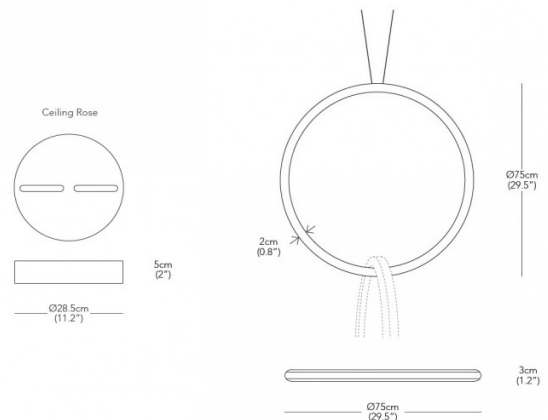

### Circus 750 LED Pendant Light by Resident

The Circus 750 pendant by Resident Studios is available in brass or black and is made up of either 2, 3 or 4 inter-looped LED circles. Each circle has a diameter of 75cm and has an integrated LED light source. The light source spreads out, diffusing around 360 degrees to provide an effective illumination for your space.

### PRODUCT SPECIFICATION

- Light Source:** 57.6W, 3000K, 6912 Lumens
- IP Code:** 20
- Dimming:** Dimmable via 1-10v dimming systems. Please consult your electrician, additional wiring may be required on site.
- Dimensions:** 2 Rings height: 150cm  
3 Rings height: 225cm  
4 Rings height: 300cm  
Diameter: Ø 75cm  
Ceiling canopy: Ø 28.5cm  
Width: 75cm  
Depth: 2cm