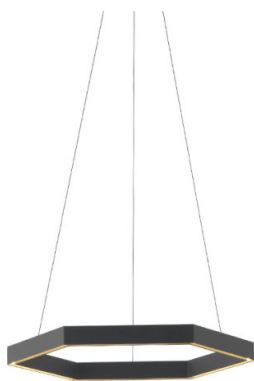

# Resident Hex 750 LED Pendant

LA4897

SOURCE: <https://www.davidvillagelighting.co.uk/product/Resident-Hex-750-LED-Pendant/18173>

### Resident Hex 750 LED Pendant

The Resident Hex 750 Pendant is a contemporary geometric light fixture, designed to enhance modern interiors with its minimalist style. Handmade in Auckland, New Zealand, the Hex 750 features a hexagonal frame in matt black. A high-quality integrated LED light source is diffused through recessed frosted acrylic, providing even illumination for any setting.

Perfect for both residential and commercial environments, the Hex 750 Pendant can be hung individually or in clusters to create a striking visual statement. Its sleek design and versatility make it an excellent choice for spaces ranging from kitchens and dining rooms to offices and showrooms.

## PRODUCT SPECIFICATION

**Light Source:** 58W, 2700K, 3543 Lumens

**IP Code:** 20

**Dimming:** Dimmable via mains phase dimming.

**Dimensions:** Shade: Ø80cm  
Shade Height: 6cm  
Canopy: Ø28.5cm  
Canopy Height: 5cm