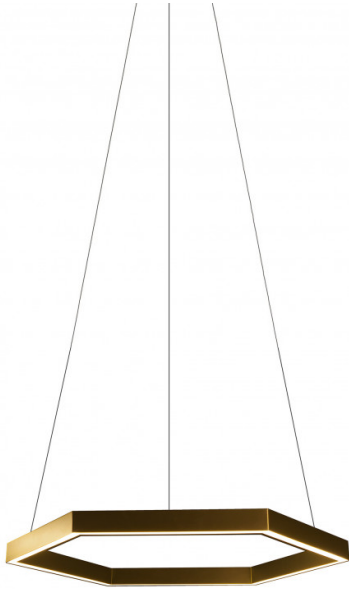

Resident

Resident Hex 750 LED Pendant

LA4897

SOURCE: <https://www.davidvillagelighting.co.uk/product/Resident-Hex-750-LED-Pendant/18173>

PRODUCT DESCRIPTION

Designer: Resident Studio

Hex 750 LED Pendant by Resident

The Resident Hex 750 is a modern geometric pendant lamp, whose handmade hexagonal frame projects a very high-quality LED light source onto the surfaces below. Hung from three discreet slim-lined wires, Hex is an innovative choice for home, office or retail spaces. Available in matt black, brushed aluminium or brushed brass. Each pendant is handmade in New Zealand.

Hex 750 works well as a single pendant, displayed in multiples or with other members of the geometric lighting family. The innovative and functional design of this pendant makes it suitable for both home and commercial environments with its mathematical precision.

PRODUCT SPECIFICATION

Light Source: 58W, 2700K, 3543 Lumens

IP Code: 20

Dimming: Dimmable via mains phase dimming

Dimensions: Height: 69cm
Width: 2.2cm

For all sales and technical enquiries, please contact: