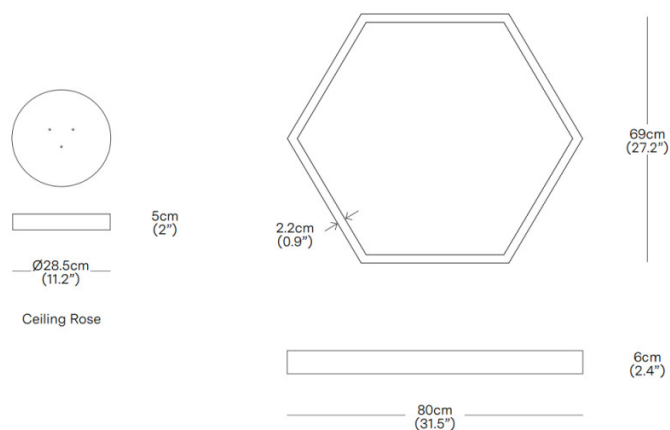

PRODUCT SPECIFICATION

Light Source: 58W, 2700K, 3543 Lumens

IP Code: 20

Dimming: Dimmable via mains phase dimming.

Dimensions: Shade: Ø80cm
Shade Height: 6cm
Canopy: Ø28.5cm
Canopy Height: 5cm

Cable Length: 30-200cm