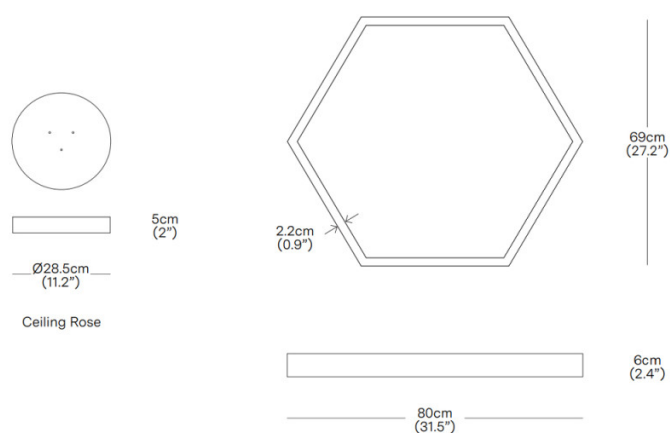

PRODUCT SPECIFICATION

Light Source: 58W, 2700K, 3543 Lumens

IP Code: 20

Dimming: Dimmable via mains phase dimming.

Dimensions: Shade: Ø80cm
Shade Height: 6cm
Canopy: Ø28.5cm
Canopy Height: 5cm

Cable Length: 30-200cm