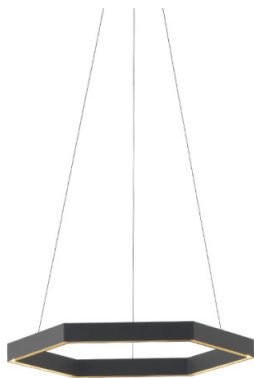

# Resident Hex 750 LED Pendant

LA4897

SOURCE: <https://www.davidvillagelighting.co.uk/product/Resident-Hex-750-LED-Pendant/18173>

## Resident Hex 750 LED Pendant

The Resident Hex 750 Pendant is a contemporary geometric light fixture, designed to enhance modern interiors with its minimalist style. Handmade in Auckland, New Zealand, the Hex 750 features a hexagonal frame in matt black. A high-quality integrated LED light source is diffused through recessed frosted acrylic, providing even illumination for any setting.

Perfect for both residential and commercial environments, the Hex 750 Pendant can be hung individually or in clusters to create a striking visual statement. Its sleek design and versatility make it an excellent choice for spaces ranging from kitchens and dining rooms to offices and showrooms.

## PRODUCT SPECIFICATION

**Light Source:** 58W, 2700K, 3543 Lumens

**IP Code:** 20

**Dimming:** Dimmable via mains phase dimming.

**Dimensions:** Shade: Ø80cm  
Shade Height: 6cm  
Canopy: Ø28.5cm  
Canopy Height: 5cm