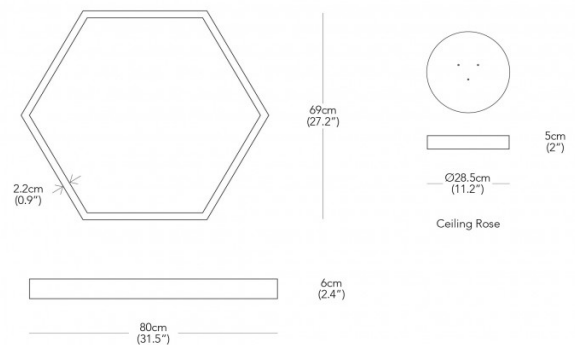

PRODUCT SPECIFICATION

Light Source: 58W, 2700K, 3543 Lumens

IP Code: 20

Dimming: Dimmable via mains phase dimming

Dimensions: Height: 69cm
Width: 2.2cm

For all sales and technical enquiries, please contact: