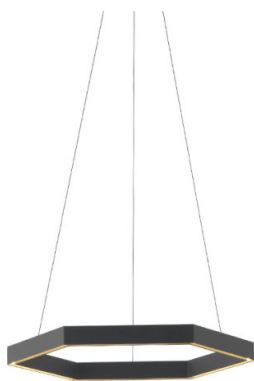

# Resident Hex 750 LED Pendant

LA4897

SOURCE: <https://www.davidvillagelighting.co.uk/product/Resident-Hex-750-LED-Pendant/18173>

## Resident Hex 750 LED Pendant

The Resident Hex 750 Pendant is a contemporary geometric light fixture, designed to enhance modern interiors with its minimalist style. Handmade in Auckland, New Zealand, the Hex 750 features a hexagonal frame in matt black. A high-quality integrated LED light source is diffused through recessed frosted acrylic, providing even illumination for any setting.

Perfect for both residential and commercial environments, the Hex 750 Pendant can be hung individually or in clusters to create a striking visual statement. Its sleek design and versatility make it an excellent choice for spaces ranging from kitchens and dining rooms to offices and showrooms.

## PRODUCT SPECIFICATION

**Light Source:** 58W, 2700K, 3543 Lumens

**IP Code:** 20

**Dimming:** Dimmable via mains phase dimming.

**Dimensions:** Shade: Ø80cm  
Shade Height: 6cm  
Canopy: Ø28.5cm  
Canopy Height: 5cm